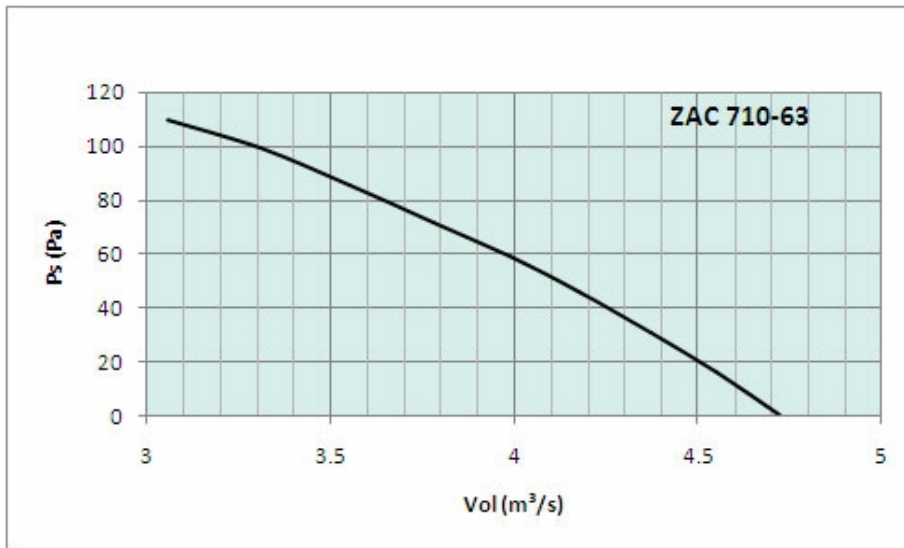

Diagram

Specification text

Name: **ZAC 710-63 CASED AXIAL FAN** | Item no.: **8288**

Document type: **Product card** | Document date: **2019-05-07** | Generated by: **Online catalogue**

4 / 4

Get In Touch

Call: [0845 6880112](tel:08456880112)

Email: info@adremit.co.uk

Our Address

Puravent, Adremit Limited, Unit 5a, Commercial Yard,
Settle, North Yorkshire, BD24 9RH