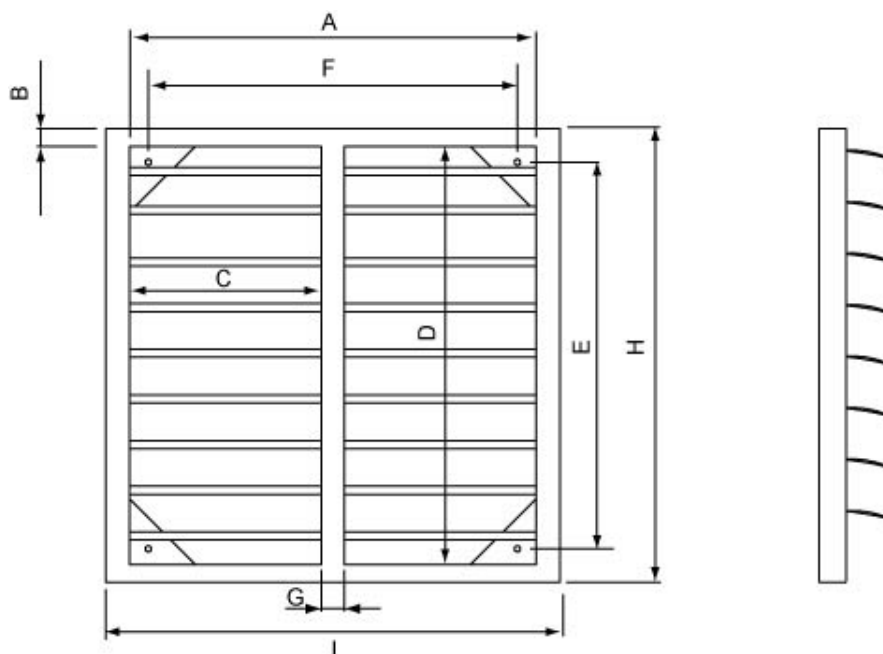

VK-90 LOUVRE SHUTTER

Item no. 5656

Document type: **Product card**
 Document date: **2019-05-15**
 Generated by: **Systemair Online Catalogue**

Description

Louvre shutters for vertical mounting on a wall. The profiled vanes produce a strong upward force which reduces the air resistance. This means that the vanes opens fully at low air velocities as well.

All the parts are manufactured in weather-resistant and shockproof nylon material. The robust construction ensures that the vanes will not become deformed or loose. Above size 45, the vanes are fitted with a cast counterweight. Air velocity should not exceed 12 m/s. The louvre shutters are easy to install. Wall plugs and screws are included.

Dimensions

	A	B	C	D	E	F	G	H	I	J*
VK 80	800	15	2x 383	800	760	760	30	830	830	40
VK 90	920	15	2x 445	920	872	871	28	950	950	40

J* = Thickness frame

Get In Touch

Call: [0845 6880112](tel:08456880112)
 Email: info@adremit.co.uk