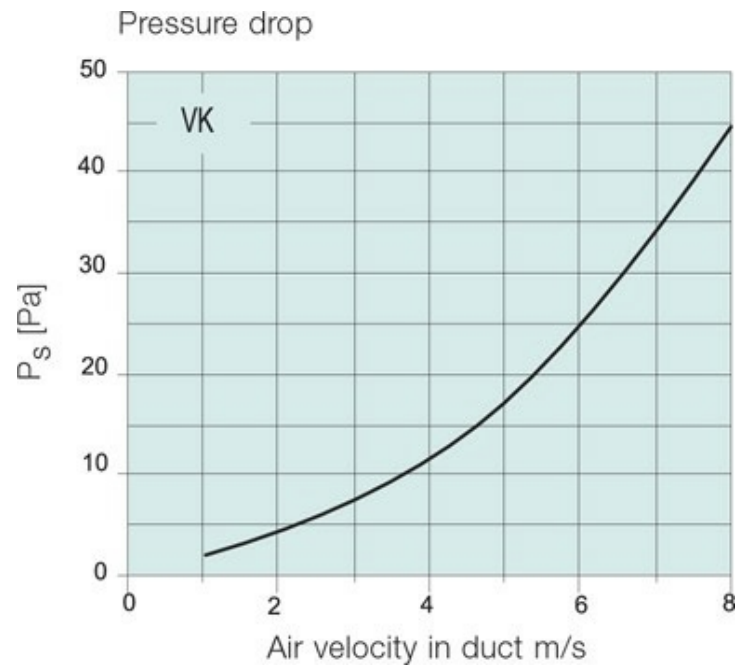

Diagram

...

Get In Touch

Call: [0845 6880112](tel:08456880112)
 Email: info@adremit.co.uk

Our Address

Puravent, Adremit Limited, Unit 5a, Commercial Yard,
Settle, North Yorkshire, BD24 9RH