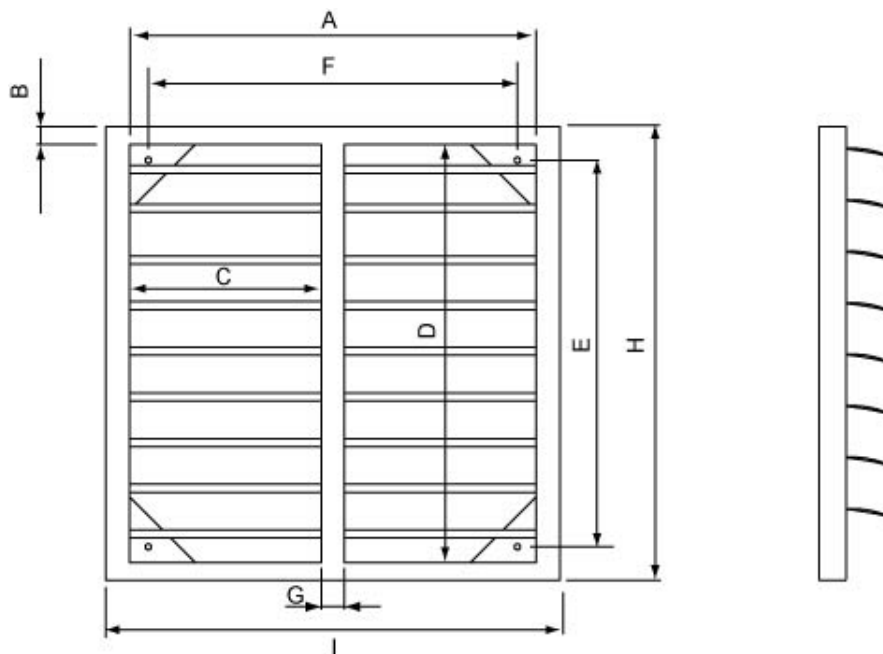

## Description

Louvre shutters for vertical mounting on a wall. The profiled vanes produce a strong upward force which reduces the air resistance. This means that the vanes opens fully at low air velocities as well.

All the parts are manufactured in weather-resistant and shockproof nylon material (PVC containing special synthetic). The robust construction ensures that the vanes will not become deformed or loose. Above size 45, the vanes are fitted with a cast counterweight. Air velocity should not exceed 12 m/s. The louvre shutters are easy to install. Wall plugs and screws are included above size 15.

## Dimensions

	A	B	C	D	E	F	G	H	I	J*
VK 80	800	15	2x 383	800	760	760	30	830	830	40
VK 90	920	15	2x 445	920	872	871	28	950	950	40

J\* = Thickness frame