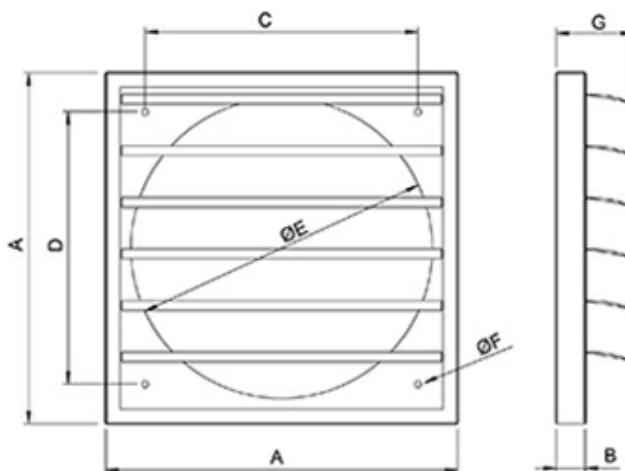

Documentation

Get In Touch

Call: [0845 6880112](tel:08456880112)
Email: info@adremit.co.uk

Our Address

Puravent, Adremit Limited, Unit 5a, Commercial Yard,
Settle, North Yorkshire, BD24 9RH