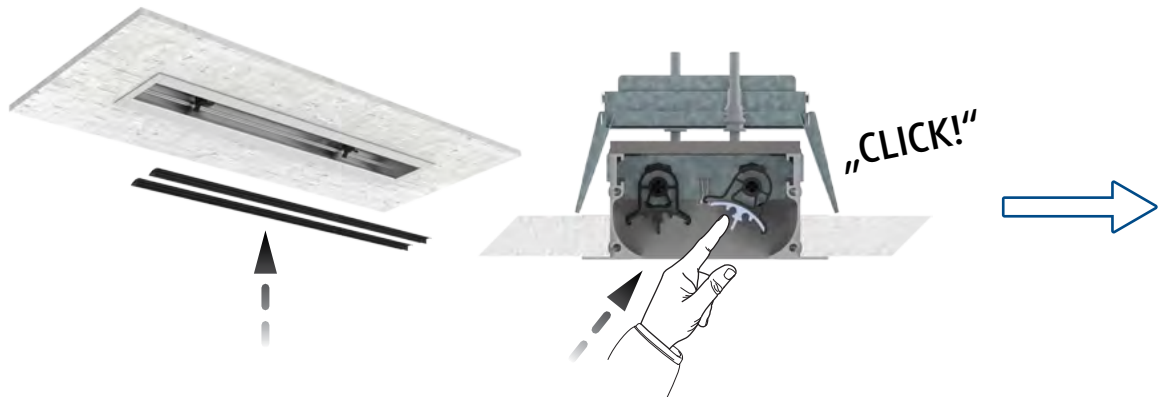

Get In Touch

Call: 0845 6880112
Email: info@adremit.co.uk

Our Address

Puravent, Adremit Limited, Unit 5a, Commercial Yard,
Settle, North Yorkshire, BD24 9RH