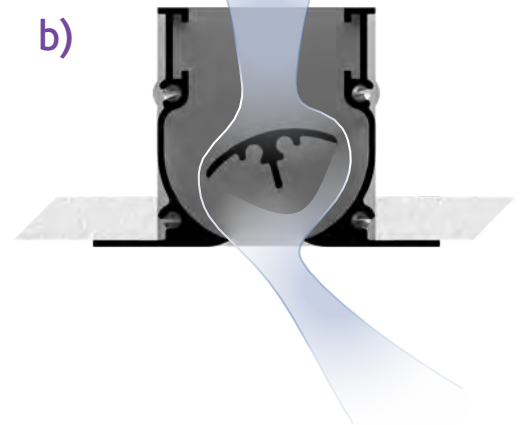

Get In Touch

Call: [0845 6880112](tel:08456880112)
 Email: info@adremit.co.uk

Our Address

Puravent, Adremit Limited, Unit 5a, Commercial Yard,
Settle, North Yorkshire, BD24 9RH