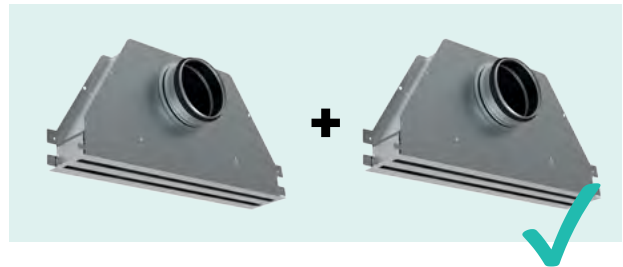

Get In Touch

Call: 0845 6880112
Email: info@adremit.co.uk

Our Address

Puravent, Adremit Limited, Unit 5a, Commercial Yard,
Settle, North Yorkshire, BD24 9RH