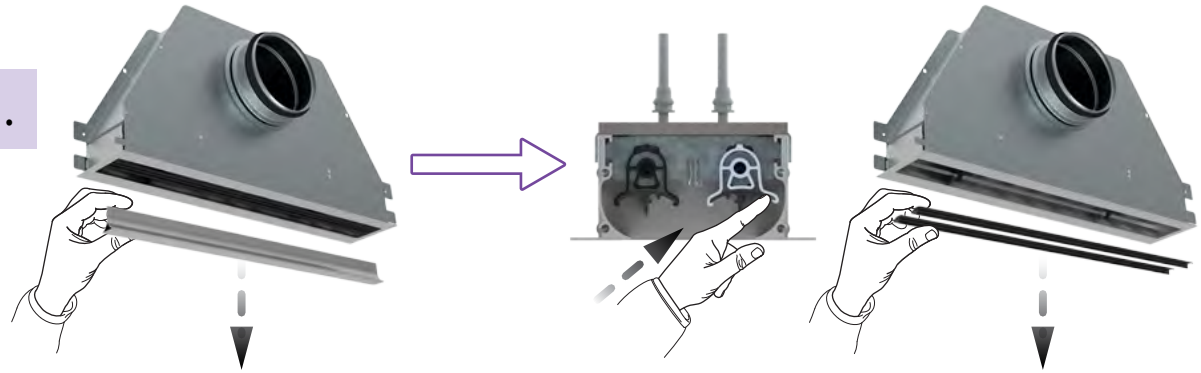

1.

2.

3.

Get In Touch

Call: 0845 6880112
Email: info@adremit.co.uk

Our Address

Puravent, Adremit Limited, Unit 5a, Commercial Yard,
Settle, North Yorkshire, BD24 9RH