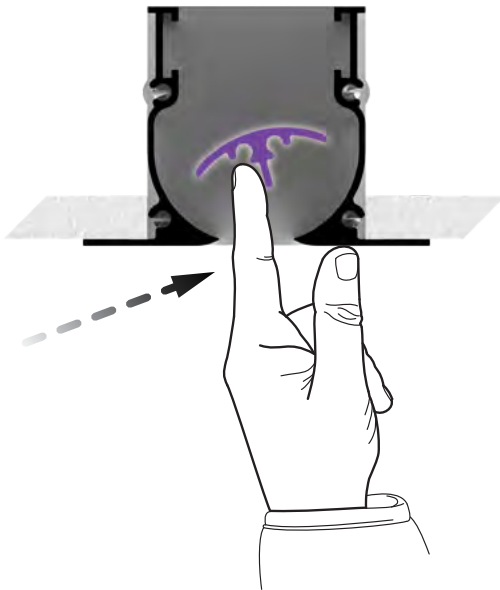

Get In Touch

Call: [0845 6880112](tel:08456880112)
 Email: info@adremit.co.uk

Our Address

Puravent, Adremit Limited, Unit 5a, Commercial Yard,
Settle, North Yorkshire, BD24 9RH