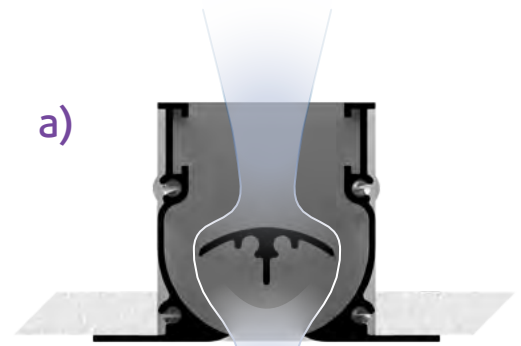

Get In Touch

Call: [0845 6880112](tel:08456880112)
 Email: info@adremit.co.uk

Our Address

Puravent, Adremit Limited, Unit 5a, Commercial Yard,
Settle, North Yorkshire, BD24 9RH