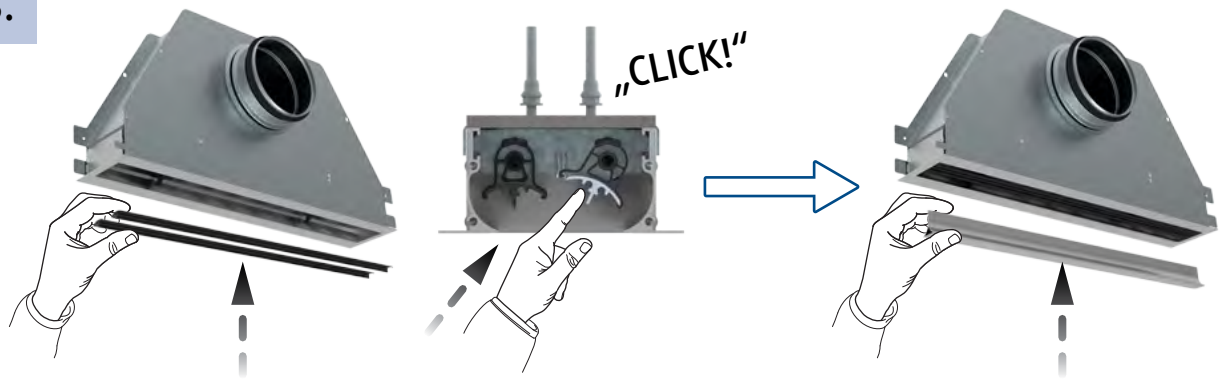

HELLA + PB-HELLA

1.

2.

3.

4.

Get In Touch

Call: 0845 6880112
Email: info@adremit.co.uk

Our Address

Puravent, Adremit Limited, Unit 5a, Commercial Yard,
Settle, North Yorkshire, BD24 9RH