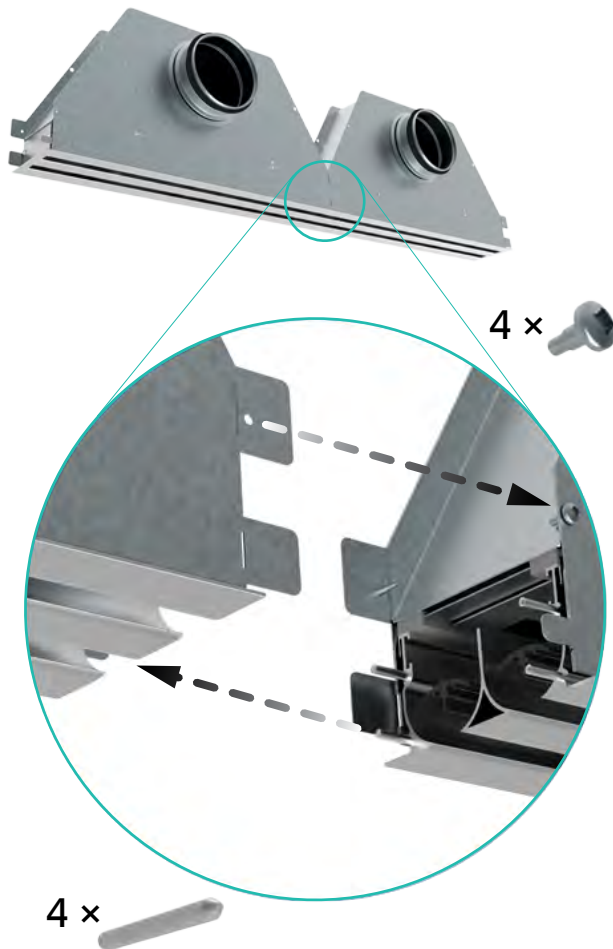

PB-HELLA (HELLA)

1.

2.

MB-HELLA (HELLA, HELLA-CE)

1.

2.

Get In Touch

Call: 0845 6880112
Email: info@adremit.co.uk

Our Address

Puravent, Adremit Limited, Unit 5a, Commercial Yard,
Settle, North Yorkshire, BD24 9RH