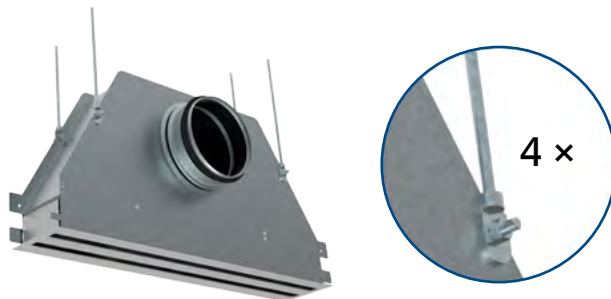

Get In Touch

Call: 0845 6880112
Email: info@adremit.co.uk

Our Address

Puravent, Adremit Limited, Unit 5a, Commercial Yard,
Settle, North Yorkshire, BD24 9RH