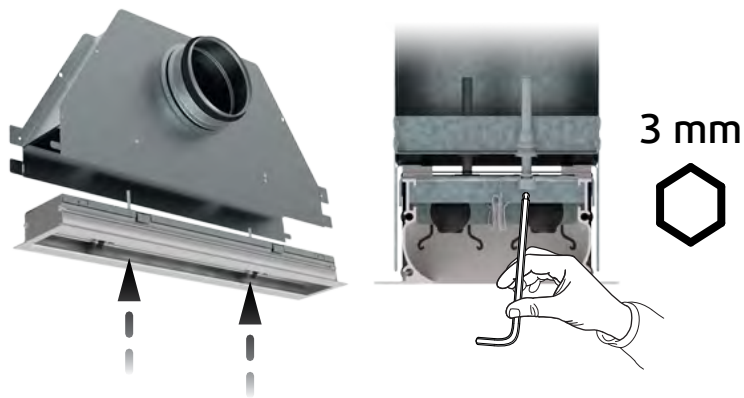

HELLA + PB-HELLA

1.

2.

3.

4.

Get In Touch

Call: 0845 6880112
Email: info@adremit.co.uk

Our Address

Puravent, Adremit Limited, Unit 5a, Commercial Yard,
Settle, North Yorkshire, BD24 9RH