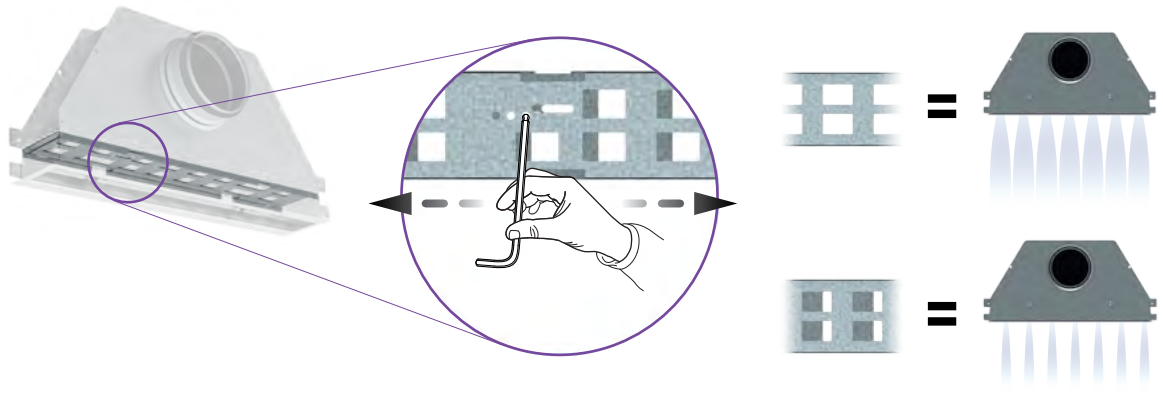

1.

2.

3.

Get In Touch

Call: 0845 6880112
Email: info@adremit.co.uk

Our Address

Puravent, Adremit Limited, Unit 5a, Commercial Yard,
Settle, North Yorkshire, BD24 9RH