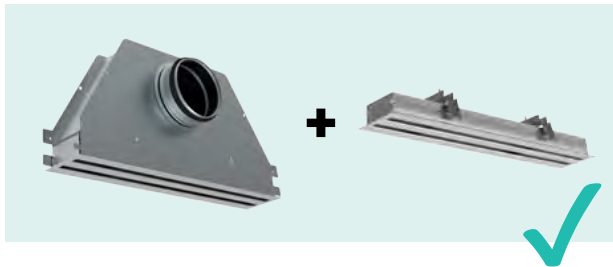

Get In Touch

Call: 0845 6880112
Email: info@adremit.co.uk

Our Address

Puravent, Adremit Limited, Unit 5a, Commercial Yard,
Settle, North Yorkshire, BD24 9RH