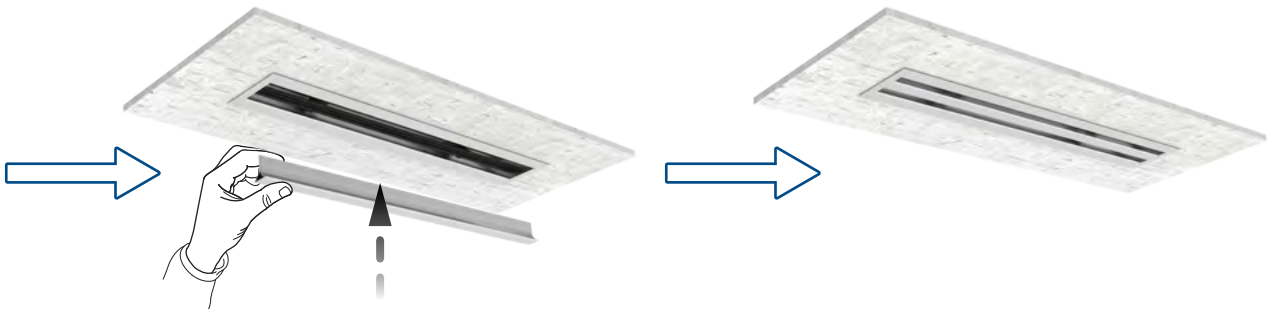

Get In Touch

Call: 0845 6880112
Email: info@adremit.co.uk

Our Address

Puravent, Adremit Limited, Unit 5a, Commercial Yard,
Settle, North Yorkshire, BD24 9RH