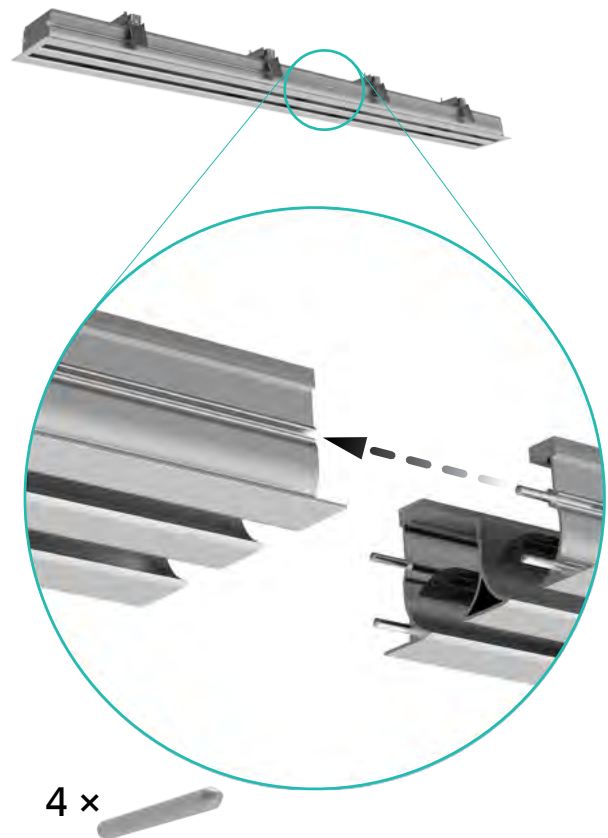

Get In Touch

Call: 0845 6880112
Email: info@adremit.co.uk

Our Address

Puravent, Adremit Limited, Unit 5a, Commercial Yard,
Settle, North Yorkshire, BD24 9RH