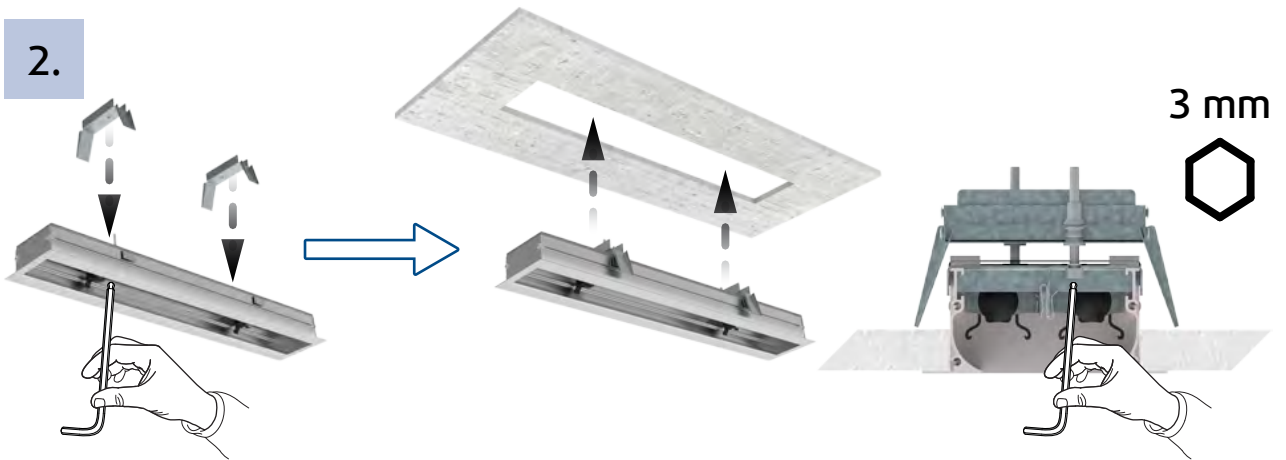

HELLA + MB-HELLA

1.

2.

3.

Get In Touch

Call: 0845 6880112
Email: info@adremit.co.uk

Our Address

Puravent, Adremit Limited, Unit 5a, Commercial Yard,
Settle, North Yorkshire, BD24 9RH