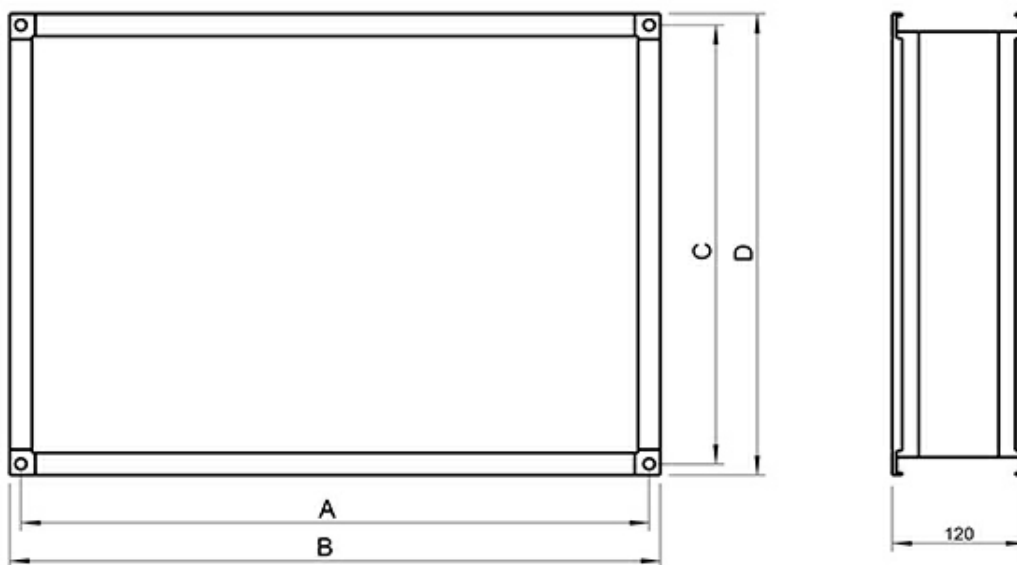

USE 400 FLEXIBLE CONNECTION

Item no. 1601

Document type: **Product card**
Document date: **2019-05-21**
Generated by: **Systemair Online Catalogue**

Description

Flexible connections for the CE/CT, CKS and DKEX centrifugal radial fans. supply to USE exhaust connection is fixed with matching flanges. Flexible lengths from 65 to 120 mm.

Dimensions

USE	A	B	C	D
200	279	289	169	189
225	319	339	169	189
250	339	359	199	219
280	379	389	219	239
315	419	439	219	239
355	469	489	269	289
400	519	539	269	289
450	599	619	319	339
400CKS	419	439	319	339
500CKS	519	539	299	319