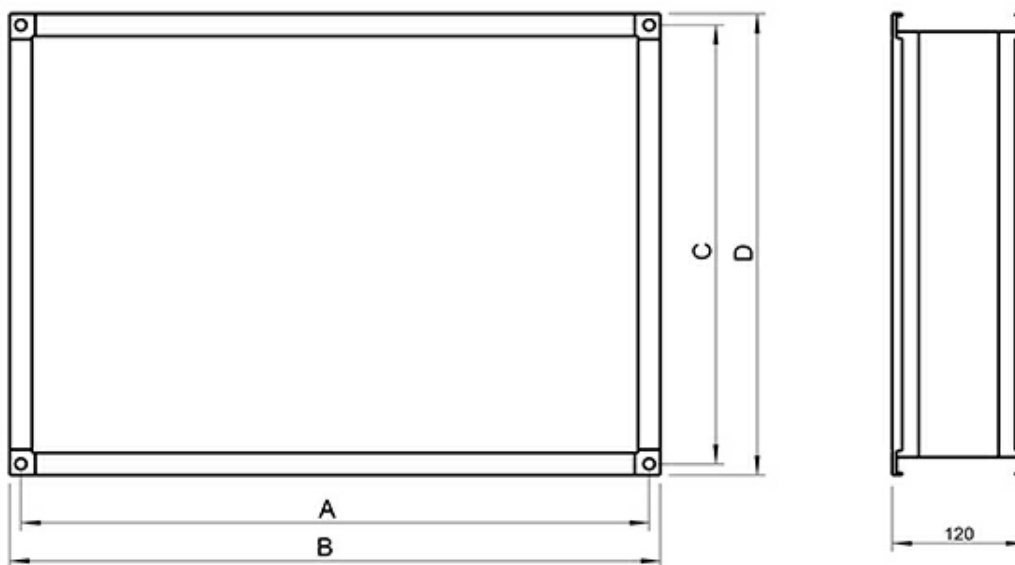

USE 355 FLEXIBLE CONNECTION

Item no. 1600

Document type: **Product card**
Document date: **2019-05-21**
Generated by: **Systemair Online Catalogue**

Description

Flexible connections for the CE/CT, CKS and DKEX centrifugal radial fans. supply to USE exhaust connection is fixed with matching flanges. Flexible lengths from 65 to 120 mm.

Dimensions

USE	A	B	C	D
200	279	289	169	189
225	319	339	169	189
250	339	359	199	219
280	379	389	219	239
315	419	439	219	239
355	469	489	269	289
400	519	539	269	289
450	599	619	319	339
400CKS	419	439	319	339
500CKS	519	539	299	319