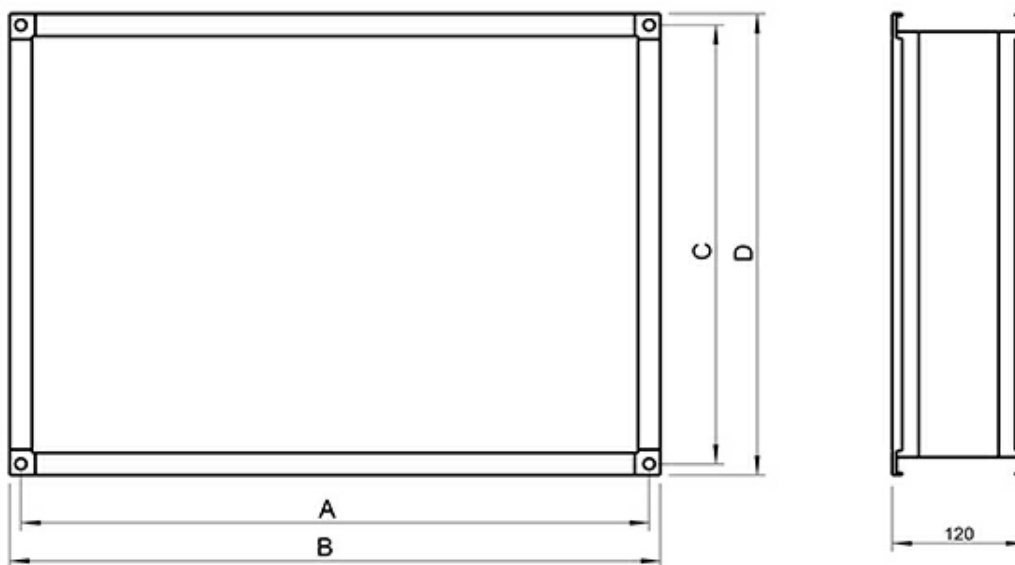

USE 280 FLEXIBLE CONNECTION

Item no. 1598

Document type: **Product card**
Document date: **2019-05-21**
Generated by: **Systemair Online Catalogue**

Description

Flexible connections for the CE/CT, CKS and DKEX centrifugal radial fans. supply to USE exhaust connection is fixed with matching flanges. Flexible lengths from 65 to 120 mm.

Dimensions

USE	A	B	C	D
200	279	289	169	189
225	319	339	169	189
250	339	359	199	219
280	379	389	219	239
315	419	439	219	239
355	469	489	269	289
400	519	539	269	289
450	599	619	319	339
400CKS	419	439	319	339
500CKS	519	539	299	319