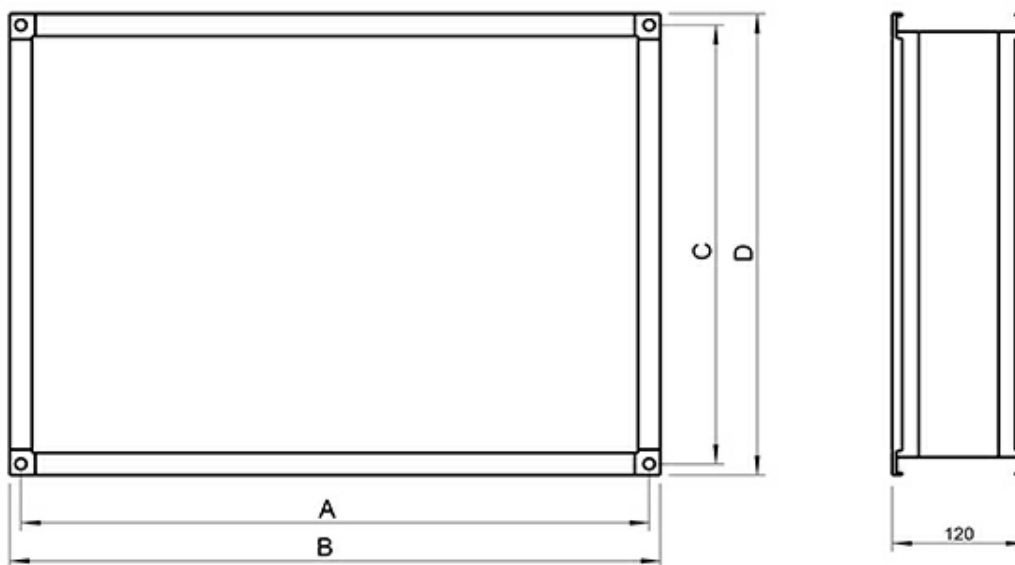

USE 250 FLEXIBLE CONNECTION

Item no. 1597

Document type: **Product card**
Document date: **2019-05-21**
Generated by: **Systemair Online Catalogue**

Description

Flexible connections for the CE/CT, CKS and DKEX centrifugal radial fans. supply to USE exhaust connection is fixed with matching flanges. Flexible lengths from 65 to 120 mm.

Dimensions

USE	A	B	C	D
200	279	289	169	189
225	319	339	169	189
250	339	359	199	219
280	379	389	219	239
315	419	439	219	239
355	469	489	269	289
400	519	539	269	289
450	599	619	319	339
400CKS	419	439	319	339
500CKS	519	539	299	319