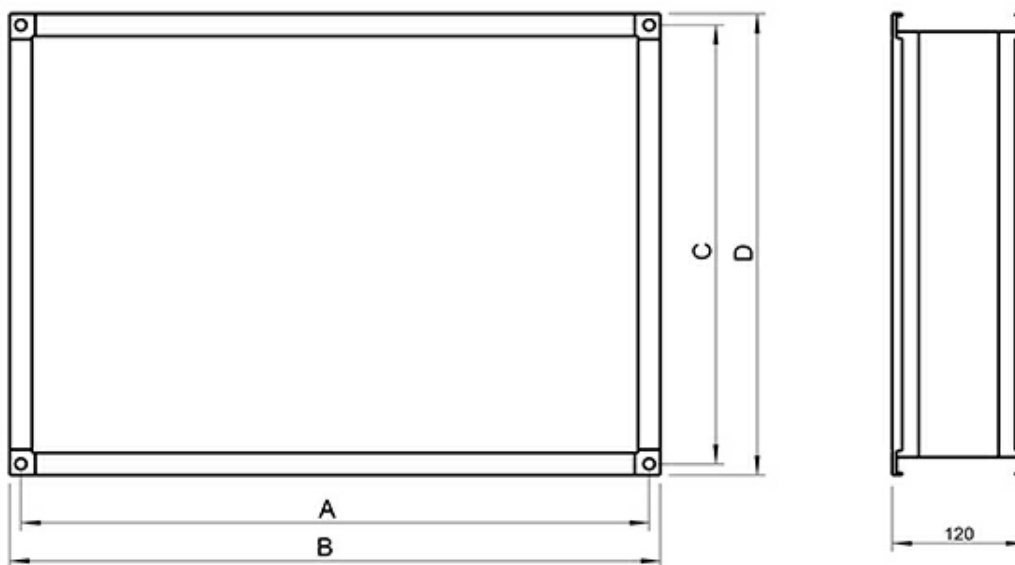

USE 225 FLEXIBLE CONNECTION

Item no. 1596

Document type: **Product card**
Document date: **2019-05-21**
Generated by: **Systemair Online Catalogue**

Description

Flexible connections for the CE/CT, CKS and DKEX centrifugal radial fans. supply to USE exhaust connection is fixed with matching flanges. Flexible lengths from 65 to 120 mm.

Dimensions

USE	A	B	C	D
200	279	289	169	189
225	319	339	169	189
250	339	359	199	219
280	379	389	219	239
315	419	439	219	239
355	469	489	269	289
400	519	539	269	289
450	599	619	319	339
400CKS	419	439	319	339
500CKS	519	539	299	319