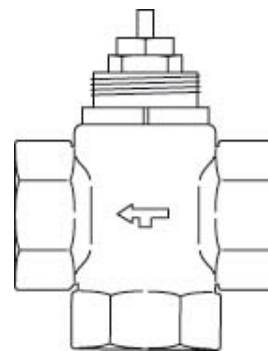

TRV25 3-WAY VALVE

Item no. 10002

Document type: **Product card**

Document date: **2019-05-29**

Generated by: **Systemair Online Catalogue**

Description

If a 3-way valve is preferred, TRV20/25 can be used instead of TVV20/25. (These products can not be used together with SIRE control system.)