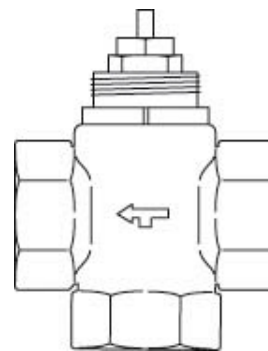

## TRV20 3-WAY VALVE

Item no. 10005

Document type: **Product card**

Document date: **2019-05-29**

Generated by: **Systemair Online Catalogue**

### Description

If a 3-way valve is preferred, TRV20/25 can be used instead of TVV20/25. (These products can not be used together with SIRE control system.)