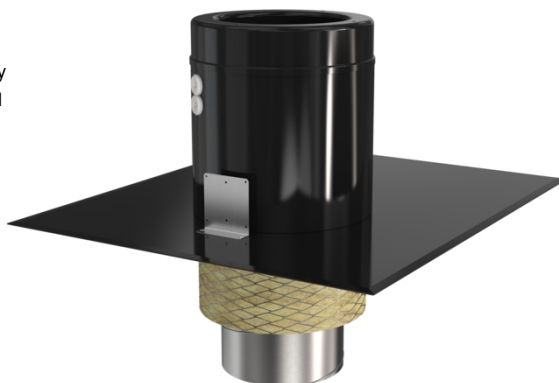

TOS 200-315 ROOF CURB BLACK

Item no. 134464

Document type: **Product card**
Document date: **2019-06-04**
Generated by: **Systemair Online Catalogue**

Description

Flat covering plate

The covering plate is fitted at right angles to the roof cladding and can therefore be used on different roof pitches.

The covering plate is manufactured from powder-coated galvanised sheet steel. They are available in the standard colours of black, brick red and also uncoated. The spiral pipe connected to the cover is insulated with 30 mm mineral fibre. The roof fan TF SR is fastened to the profiling plate with 4 screws, these screws are included in TOS.

Earthed electrical connection and 3 m cable are included, as well as the TUS under-plate which is fitted on to the inside of the roof. This under-plate prevents water-damage via the roof aperture if there is leakage on the outside of the roof. The underplate should not be used if the roof is only covered with roofing felt.