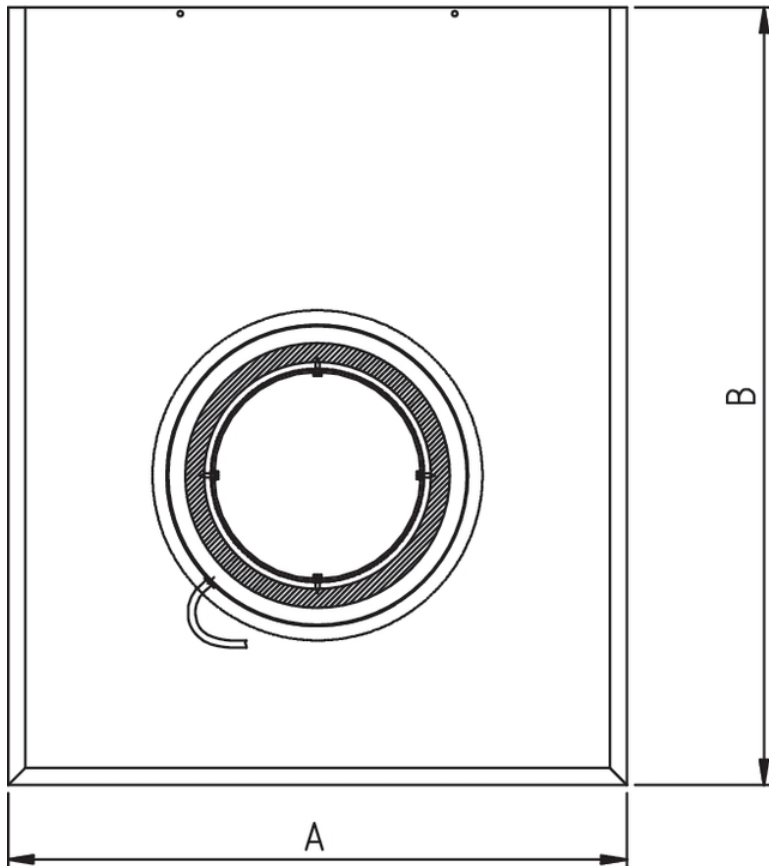

TOS 200-315 ROOF CURB BLACK

Item no. 134464

Document type: **Product card**
Document date: **2019-06-04**
Generated by: **Systemair Online Catalogue**

Description

Flat covering plate

The covering plate is fitted at right angles to the roof cladding and can therefore be used on different roof pitches.

Earthed electrical connection and 3 m cable are included, as well as the TUS under-plate which is fitted on to the inside of the roof. This under-plate prevents water-damage via the roof aperture if there is leakage on the outside of the roof. The underplate should not be used if the roof is only covered with roofing felt.

Dimensions

Name: **TOS 200-315 ROOF CURB BLACK** | Item no.: **134464**

Document type: **Product card** | Document date: **2019-06-04** | Generated by: **Online catalogue**

Get In Touch

Call: [0845 6880112](tel:08456880112)
Email: info@adremit.co.uk