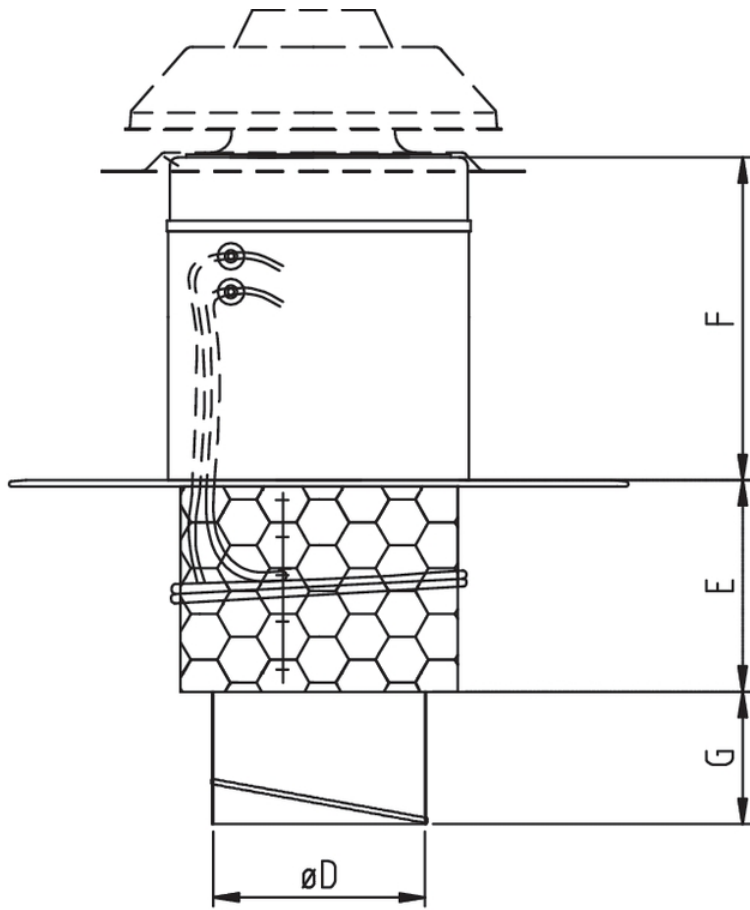

TOS 200-315 ROOF CURB BLACK

Item no. 134464

Document type: **Product card**
Document date: **2019-06-04**
Generated by: **Systemair Online Catalogue**

Description

Flat covering plate

The covering plate is fitted at right angles to the roof cladding and can therefore be used on different roof pitches.

The covering plate is manufactured from powder-coated galvanised sheet steel. They are available in the standard colours of black, brick red and also uncoated. The spiral pipe connected to the cover is insulated with 30 mm mineral fibre. The roof fan TF SR is fastened to the profiling plate with 4 screws, these screws are included in TOS.

Earthed electrical connection and 3 m cable are included, as well as the TUS under-plate which is fitted on to the inside of the roof. This under-plate prevents water-damage via the roof aperture if there is leakage on the outside of the roof. The underplate should not be used if the roof is only covered with roofing felt.

Dimensions

Name: **TOS 200-315 ROOF CURB BLACK** | Item no.: **134464**

Document type: **Product card** | Document date: **2019-06-04** | Generated by: **Online catalogue**

Get In Touch

Call: [0845 6880112](tel:08456880112)
Email: info@adremit.co.uk