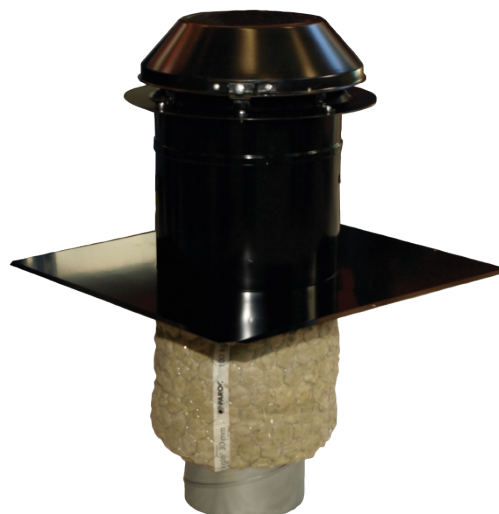

THS 160 HOOD W.COVER PL. BLACK

Item no. 1839

Document type: **Product card**
Document date: **2019-06-04**
Generated by: **Systemair Online Catalogue**

Description

Flat cowl

The cowl is fitted at right angles to the roof cladding and can therefore be used on different roof pitches.

Manufactured from powder-coated, galvanised sheet steel, in the standard colours of black and brick red. The spiral pipe connected to the cover is insulated with 30 mm rockwool. The TUS under-plate, for fitting inside the roof, is included. This underplate prevents water-damage via the roof aperture if there is leakage on the outside of the roof. The under-plate should not be used if the roof is only covered with roofing felt.