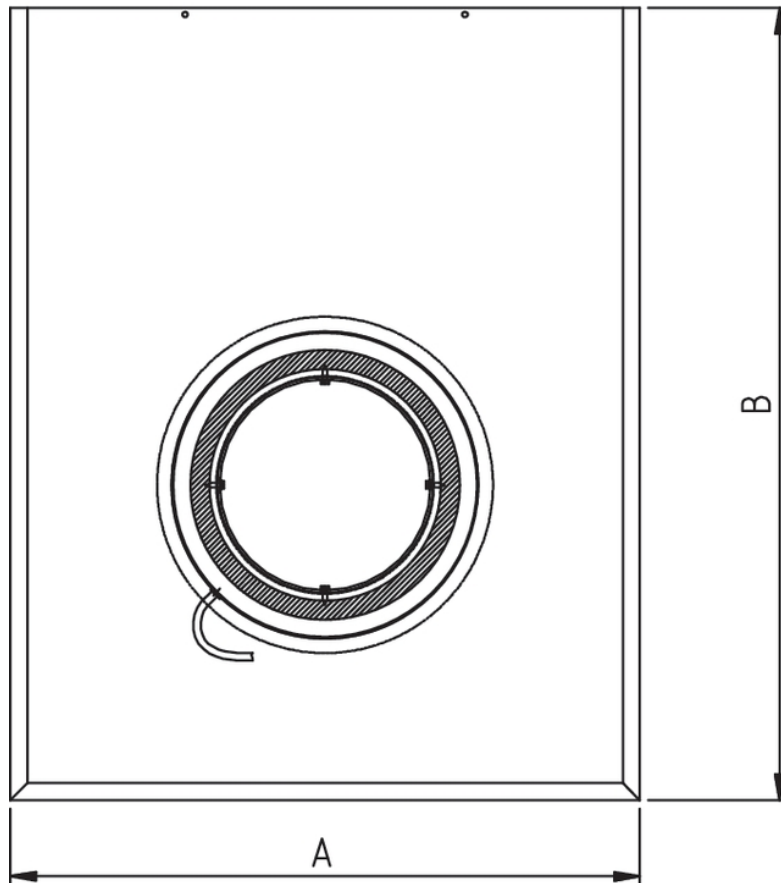

THS 160 HOOD W.COVER PL. BLACK

Item no. 1839

Document type: **Product card**
Document date: **2019-06-04**
Generated by: **Systemair Online Catalogue**

Description

Flat cowl

The cowl is fitted at right angles to the roof cladding and can therefore be used on different roof pitches.

Manufactured from powder-coated, galvanised sheet steel, in the standard colours of black and brick red. The spiral pipe connected to the cover is insulated with 30 mm rockwool. The TUS under-plate, for fitting inside the roof, is included. This underplate prevents water-damage via the roof aperture if there is leakage on the outside of the roof. The under-plate should not be used if the roof is only covered with roofing felt.

Dimensions

Name: **THS 160 HOOD W.COVER PL. BLACK** | Item no.: **1839**

Document type: **Product card** | Document date: **2019-06-04** | Generated by: **Online catalogue**

Get In Touch

 Call: [0845 6880112](tel:08456880112)
 Email: info@adremit.co.uk