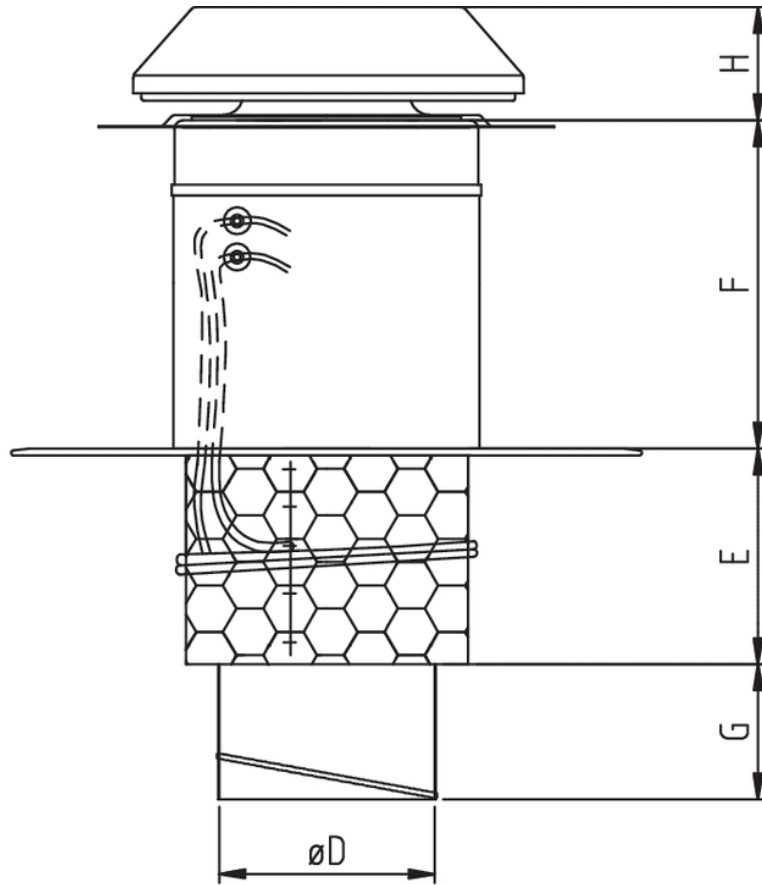

THS 160 HOOD W.COVER PL. BLACK

Item no. 1839

Document type: **Product card**
Document date: **2019-06-04**
Generated by: **Systemair Online Catalogue**

Description

Flat cowl

The cowl is fitted at right angles to the roof cladding and can therefore be used on different roof pitches.

Manufactured from powder-coated, galvanised sheet steel, in the standard colours of black and brick red. The spiral pipe connected to the cover is insulated with 30 mm rockwool. The TUS under-plate, for fitting inside the roof, is included. This underplate prevents water-damage via the roof aperture if there is leakage on the outside of the roof. The under-plate should not be used if the roof is only covered with roofing felt.

Dimensions

Name: **THS 160 HOOD W.COVER PL. BLACK** | Item no.: **1839**

Document type: **Product card** | Document date: **2019-06-04** | Generated by: **Online catalogue**

Get In Touch

 Call: [0845 6880112](tel:08456880112)
 Email: info@adremit.co.uk