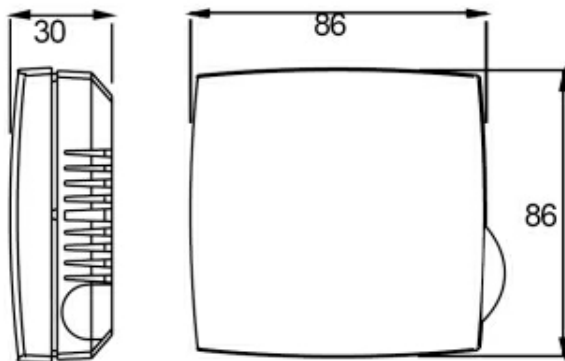

TG-R4/PT1000

Item no. 31430

Document type: **Product card**
Document date: **2019-06-05**
Generated by: **Systemair Online Catalogue**

Description

Room Sensor with setpoint

For measuring room temperature with setpoint adjustment

Technical parameters

Item	
Temperature range	0-50 °C
Control signal	PT1000
Enclosure class	30
Dimension	
Width	86 mm
Height	86 mm
Depth	30 mm

Dimensions

Get In Touch

Call: [0845 6880112](tel:08456880112)
 Email: info@adremit.co.uk