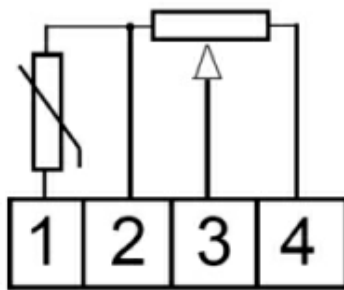

Wiring

Documentation

[resistance_table_PT1000_sensors_gb.pdf](#) (10,73kB)

[TG-R4_R5_PT100(0)_GB.pdf](#) (150,80kB)

Get In Touch

Call: [0845 6880112](tel:08456880112)

Email: info@adremit.co.uk

Our Address

Puravent, Adremit Limited, Unit 5a, Commercial Yard,
Settle, North Yorkshire, BD24 9RH