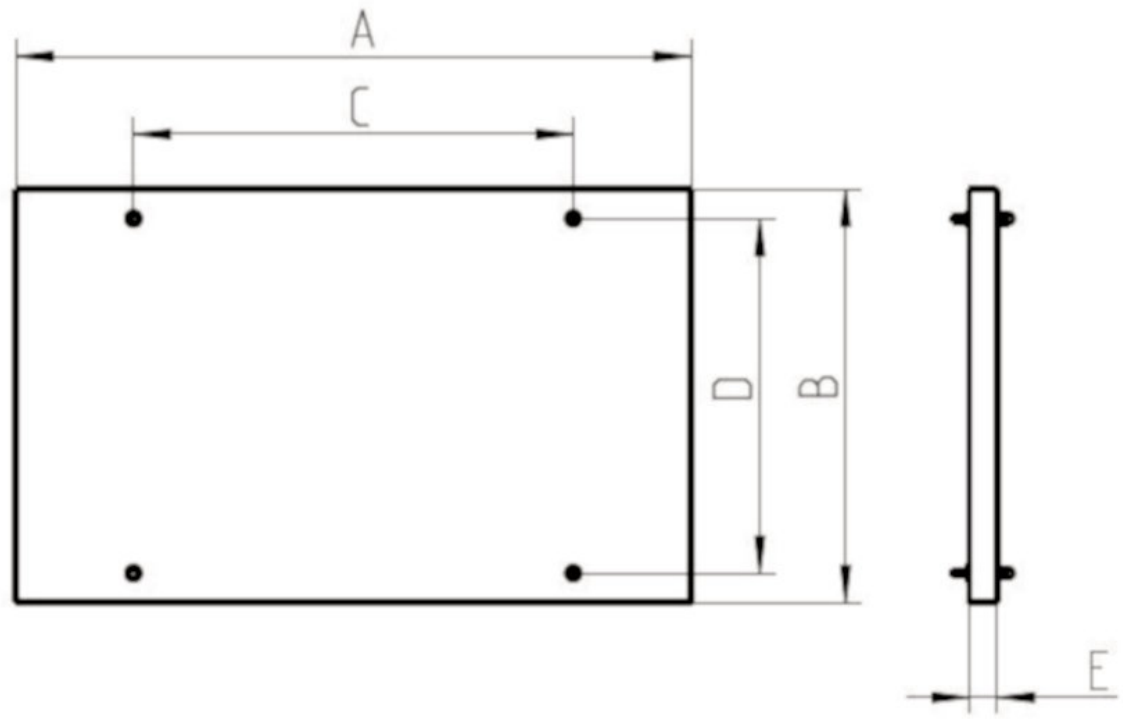

A	B	C	D	E
WSD 025/30	958	580	618	480	38
WSD 042/30	1128	760	788	660	38
WSD 062/30	1258	880	918	780	38
WSD 100/30	1600	1080	1260	980	38

Get In Touch

Call: [0845 6880112](tel:08456880112)
Email: info@adremit.co.uk

Our Address

Puravent, Adremit Limited, Unit 5a, Commercial Yard,
Settle, North Yorkshire, BD24 9RH