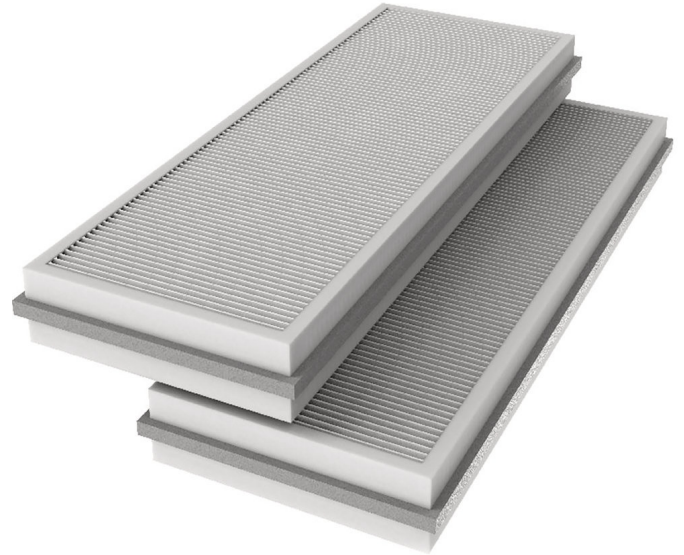

## PF VSR 300 STD kit

PF kit=2pcs(F7/ePM1 60% sup and M5/ePM10 50% ext)  
 Item Number: 25211

This kit consists of original high quality filters for the ventilation unit SAVE VSR 300.

1x Supply Air Pleated filter (F7/ePM1 60%)

Dimensions LxWxH (mm): 397x277x24

1x Extract Air Pleated filter (M5/ePM10 50%)

Dimensions LxWxH (mm): 398x210x24