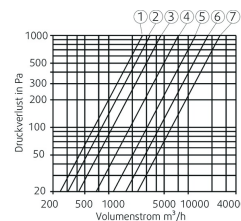

Roof cowl

The roof cowl LGH/LGV as supply or exhaust cowl. Empty (no motor impeller) casing of model DVS/DHS/DVN roof fans. Dimensions are equivalent to the size of the roof fans.

Technical parameters

Dimensions and weights

Weight 75 kg

Dimension

Performances

Pressure drop characteristic curve no.

LGV 190/225	1
LGV 310/311	2
LGV 355/400	3
LGV 450/499/500	4
LGV 560/630	5
LGV 710	6
LGV 800/900	7

Get In Touch

Call: 0845 6880112  
Email: [info@adremit.co.uk](mailto:info@adremit.co.uk)