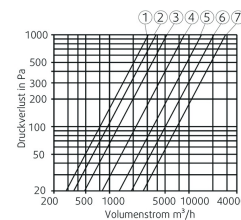

Roof cowl

The roof cowl LGH/LGV as supply or exhaust cowl. Empty (no motor impeller) casing of model DVS/DHS/DVN roof fans. Dimensions are equivalent to the size of the roof fans.

Technical parameters

Dimensions and weights

Weight 75 kg

Dimension

Performances

Pressure drop characteristic curve no.

LGV 190/225	1
LGV 310/311	2
LGV 355/400	3
LGV 450/499/500	4
LGV 560/630	5
LGV 710	6
LGV 800/900	7

Get In Touch

Call: 0845 6880112  
Email: [info@adremit.co.uk](mailto:info@adremit.co.uk)