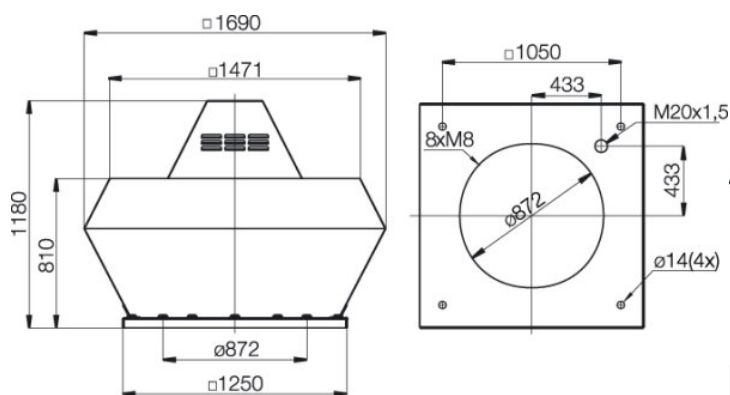

Roof cowl

The roof cowl LGH/LGV as supply or exhaust cowl. Empty (no motor impeller) casing of model DVS/DHS/DVN roof fans. Dimensions are equivalent to the size of the roof fans.

Technical parameters

Dimensions and weights

Weight 75 kg

Dimension

Performances

Pressure drop characteristic curve no.

LGV 190/225	1
LGV 310/311	2
LGV 355/400	3
LGV 450/499/500	4
LGV 560/630	5
LGV 710	6
LGV 800/900	7

Get In Touch

Call: 0845 6880112  
Email: [info@adremit.co.uk](mailto:info@adremit.co.uk)