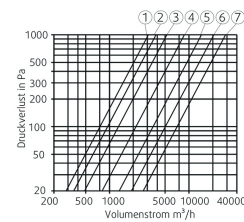

Technical parameters

Dimensions and weights

Weight 71 kg

Dimension

Performances

Pressure drop characteristic curve no.

LGV 190/225	1
LGV 310/311	2
LGV 355/400	3
LGV 450/499/500	4
LGV 560/630	5
LGV 710	6
LGV 800/900	7