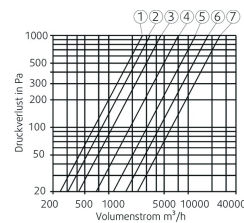

Technical parameters

Dimensions and weights

Weight 71 kg

Dimension

Performances

Pressure drop characteristic curve no.

LGV 190/225	1
LGV 310/311	2
LGV 355/400	3
LGV 450/499/500	4
LGV 560/630	5
LGV 710	6
LGV 800/900	7