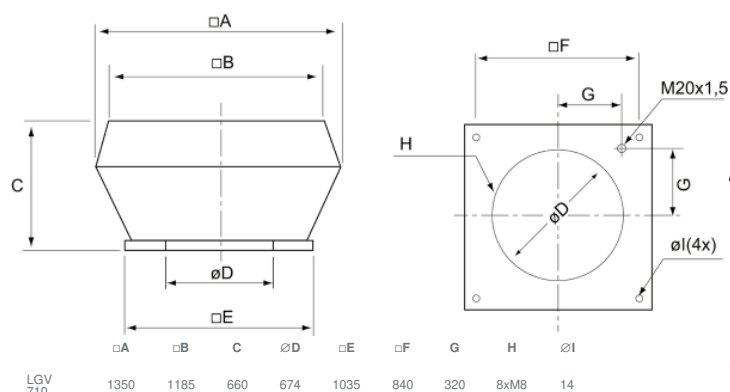

Roof cowl

The roof cowl LGH/LGV as supply or exhaust cowl. Empty (no motor impeller) casing of model DVS/DHS/DVN roof fans. Dimensions are equivalent to the size of the roof fans.

[Find more details in our online catalogue](#)

Technical parameters

Dimensions and weights

Weight 71 kg

Dimension

Performances

Pressure drop characteristic curve no.

LGV 190/225	1
LGV 310/311	2
LGV 355/400	3
LGV 450/499/500	4
LGV 560/630	5
LGV 710	6
LGV 800/900	7