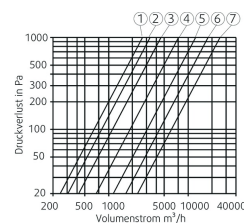

Roof cowl

The roof cowl LGH/LGV as supply or exhaust cowl. Empty (no motor impeller) casing of model DVS/DHS/DVN roof fans. Dimensions are equivalent to the size of the roof fans.

Technical parameters

Dimensions and weights

Weight 45 kg

Dimension

Performances

Pressure drop characteristic curve no.

LGV 190/225	1
LGV 310/311	2
LGV 355/400	3
LGV 450/499/500	4
LGV 560/630	5
LGV 710	6
LGV 800/900	7

Get In Touch

Call: 0845 6880112
 Email: info@adremit.co.uk