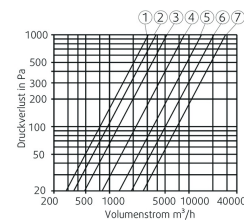

Roof cowl

The roof cowl LGH/LGV as supply or exhaust cowl. Empty (no motor impeller) casing of model DVS/DHS/DVN roof fans. Dimensions are equivalent to the size of the roof fans.

Technical parameters

Dimensions and weights

Weight 45 kg

Dimension

Performances

Pressure drop characteristic curve no.

LGV 190/225	1
LGV 310/311	2
LGV 355/400	3
LGV 450/499/500	4
LGV 560/630	5
LGV 710	6
LGV 800/900	7

Get In Touch

Call: 0845 6880112
 Email: info@adremit.co.uk