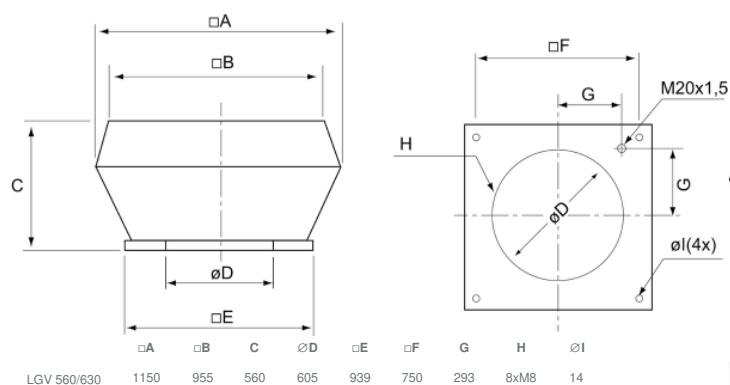

Roof cowl

The roof cowl LGH/LGV as supply or exhaust cowl. Empty (no motor impeller) casing of model DVS/DHS/DVN roof fans. Dimensions are equivalent to the size of the roof fans.

Technical parameters

Dimensions and weights

Weight 45 kg

Dimension

Performances

Pressure drop characteristic curve no.

LGV 190/225	1
LGV 310/311	2
LGV 355/400	3
LGV 450/499/500	4
LGV 560/630	5
LGV 710	6
LGV 800/900	7

Get In Touch

Call: 0845 6880112
 Email: info@adremit.co.uk