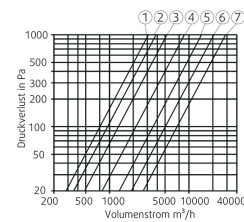

Roof cowl

The roof cowl LGH/LGV as supply or exhaust cowl. Empty (no motor impeller) casing of model DVS/DHS/DVN roof fans. Dimensions are equivalent to the size of the roof fans.

Technical parameters

Dimensions and weights

Weight 24.2 kg

Dimension

Performances

Pressure drop characteristic curve no.

LGV 190/225	1
LGV 310/311	2
LGV 355/400	3
LGV 450/499/500	4
LGV 560/630	5
LGV 710	6
LGV 800/900	7

Get In Touch

Call: 0845 6880112
 Email: info@adremit.co.uk