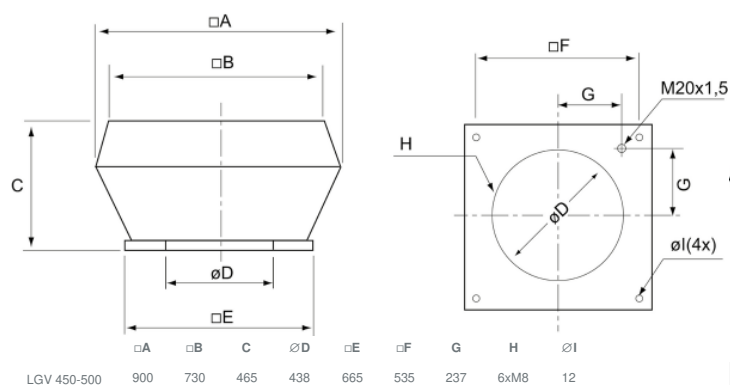

Roof cowl

The roof cowl LGH/LGV as supply or exhaust cowl. Empty (no motor impeller) casing of model DVS/DHS/DVN roof fans. Dimensions are equivalent to the size of the roof fans.

Technical parameters

Dimensions and weights

Weight 24.2 kg

Dimension

Performances

Pressure drop characteristic curve no.

LGV 190/225	1
LGV 310/311	2
LGV 355/400	3
LGV 450/499/500	4
LGV 560/630	5
LGV 710	6
LGV 800/900	7

Get In Touch

Call: 0845 6880112
 Email: info@adremit.co.uk