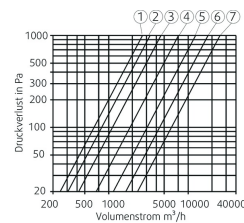

Roof cowl

The roof cowl LGH/LGV as supply or exhaust cowl. Empty (no motor impeller) casing of model DVS/DHS/DVN roof fans. Dimensions are equivalent to the size of the roof fans.

Technical parameters

Dimensions and weights

Weight 24.2 kg

Dimension

Performances

Pressure drop characteristic curve no.

LGV 190/225	1
LGV 310/311	2
LGV 355/400	3
LGV 450/499/500	4
LGV 560/630	5
LGV 710	6
LGV 800/900	7

Get In Touch

Call: 0845 6880112
 Email: info@adremit.co.uk