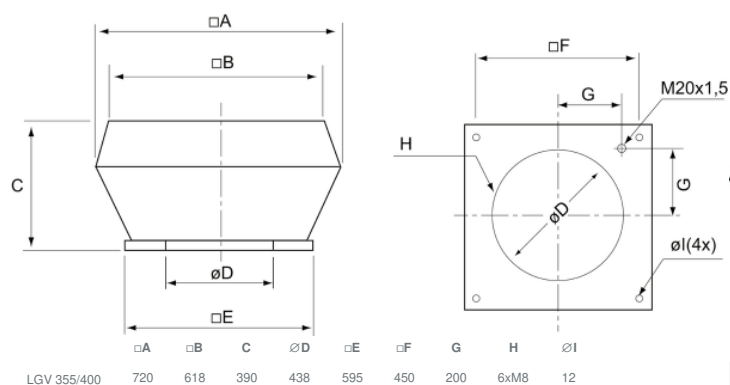

**Roof cowl**

The roof cowl LGH/LGV as supply or exhaust cowl. Empty (no motor impeller) casing of model DVS/DHS/DVN roof fans. Dimensions are equivalent to the size of the roof fans.

**Technical parameters**

**Dimensions and weights**

Weight 17.2 kg

**Dimension**

**Performances**

Pressure drop characteristic curve no.

LGV 190/225	1
LGV 310/311	2
LGV 355/400	3
LGV 450/499/500	4
LGV 560/630	5
LGV 710	6
LGV 800/900	7