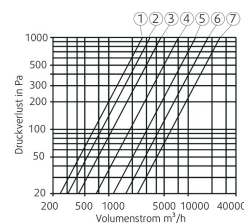

**Roof cowl**

The roof cowl LGH/LGV as supply or exhaust cowl. Empty (no motor impeller) casing of model DVS/DHS/DVN roof fans. Dimensions are equivalent to the size of the roof fans.

**Technical parameters**

**Dimensions and weights**

Weight 17.2 kg

**Dimension**

**Performances**

Pressure drop characteristic curve no.

LGV 190/225	1
LGV 310/311	2
LGV 355/400	3
LGV 450/499/500	4
LGV 560/630	5
LGV 710	6
LGV 800/900	7