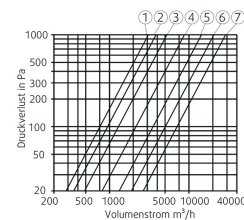

**Roof cowl**

The roof cowl LGH/LGV as supply or exhaust cowl. Empty (no motor impeller) casing of model DVS/DHS/DVN roof fans. Dimensions are equivalent to the size of the roof fans.

**Technical parameters**

**Dimensions and weights**

Weight 17.2 kg

**Dimension**

**Performances**

Pressure drop characteristic curve no.

LGV 190/225	1
LGV 310/311	2
LGV 355/400	3
LGV 450/499/500	4
LGV 560/630	5
LGV 710	6
LGV 800/900	7