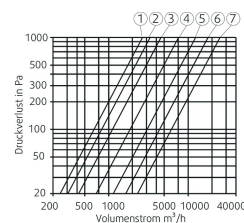

Roof cowl

The roof cowl LGH/LGV as supply or exhaust cowl. Empty (no motor impeller) casing of model DVS/DHS/DVN roof fans. Dimensions are equivalent to the size of the roof fans.

Technical parameters

Dimensions and weights

Weight 9 kg

Dimension

	A	B	C	D	E	F	G	H	I
LGV 310/311	560	470	330	285	435	330	146	6xM6	10

Performances

Pressure drop characteristic curve no.

LGV 190/225	1
LGV 310/311	2
LGV 355/400	3
LGV 450/499/500	4
LGV 560/630	5
LGV 710	6
LGV 800/900	7