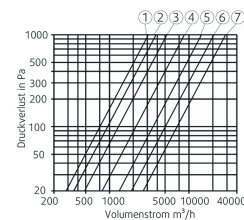

Roof cowl

The roof cowl LGH/LGV as supply or exhaust cowl. Empty (no motor impeller) casing of model DVS/DHS/DVN roof fans. Dimensions are equivalent to the size of the roof fans.

Technical parameters

Dimensions and weights

Weight 9 kg

Dimension

	A	B	C	D	E	F	G	H	I
LGV 310/311	560	470	330	285	435	330	146	6xM6	10

Performances

Pressure drop characteristic curve no.

LGV 190/225	1
LGV 310/311	2
LGV 355/400	3
LGV 450/499/500	4
LGV 560/630	5
LGV 710	6
LGV 800/900	7