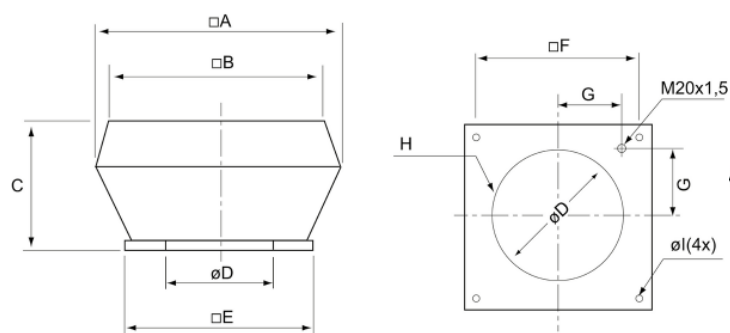

Roof cowl

The roof cowl LGH/LGV as supply or exhaust cowl. Empty (no motor impeller) casing of model DVS/DHS/DVN roof fans. Dimensions are equivalent to the size of the roof fans.

Technical parameters

Dimensions and weights

Weight 9 kg

Dimension

	A	B	C	D	E	F	G	H	I
LGV 310/311	560	470	330	285	435	330	146	6xM6	10

Performances

Pressure drop characteristic curve no.

LGV 190/225	1
LGV 310/311	2
LGV 355/400	3
LGV 450/499/500	4
LGV 560/630	5
LGV 710	6
LGV 800/900	7