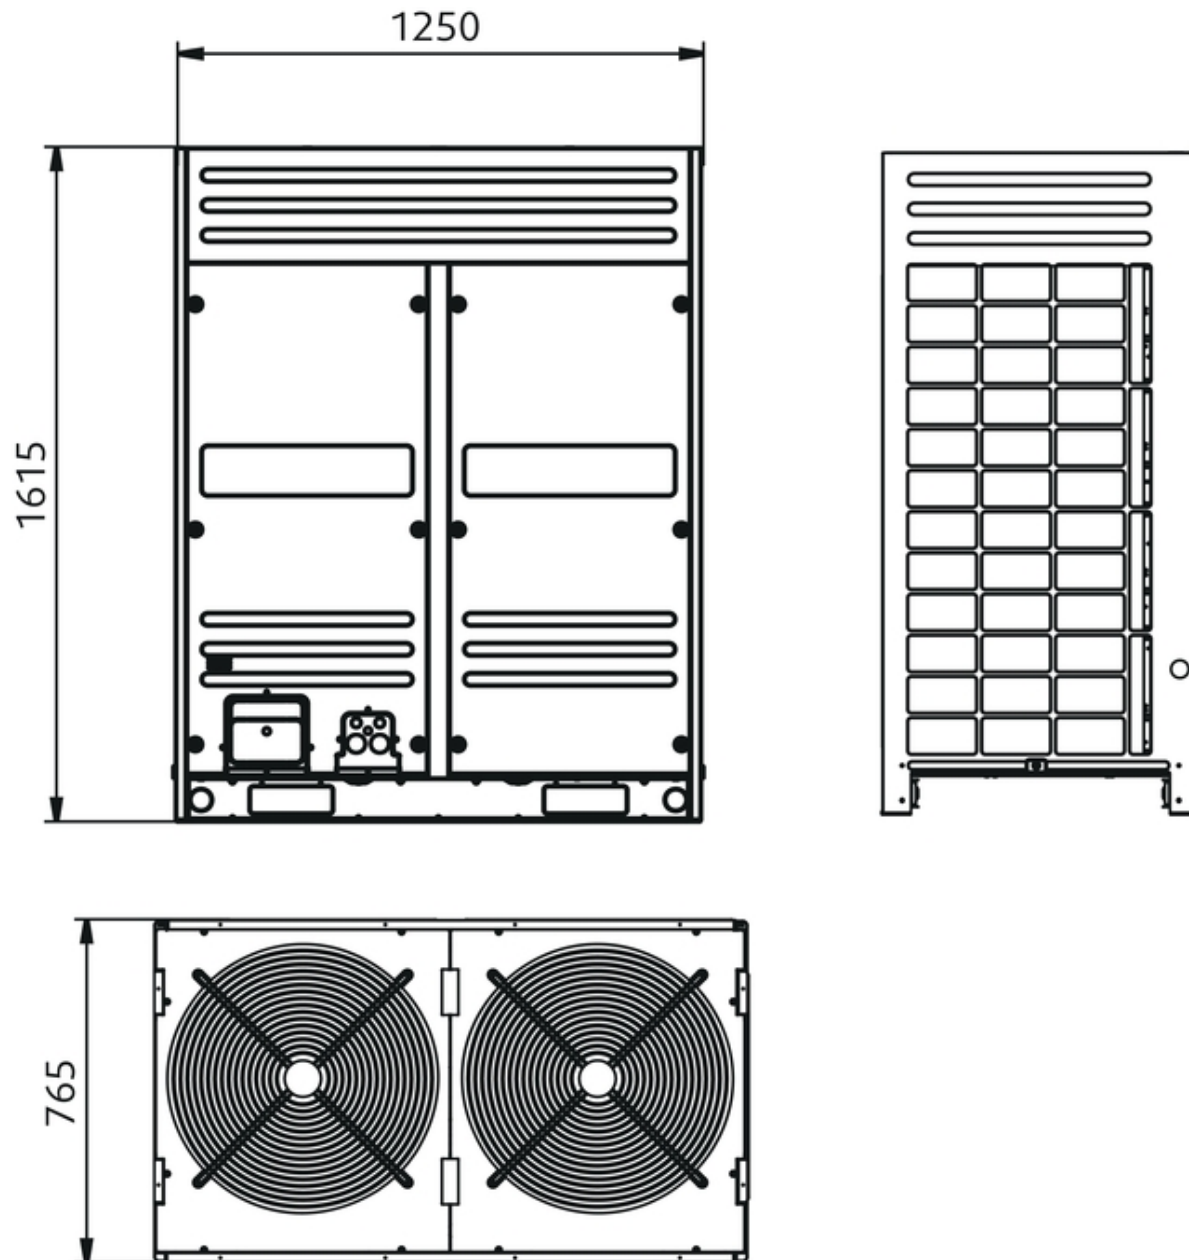

Our Address

Puravent, Adremit Limited, Unit 5a, Commercial Yard,
 Settle, North Yorkshire, BD24 9RH

Sound data

Sound pressure level at 1m - outdoor unit

57 dB(A)

Dimensions

Model	SYSVRF 252 / 280 / 335 / 400 / 450 AIR EVO HR R
L	1250
H	765
W	1615