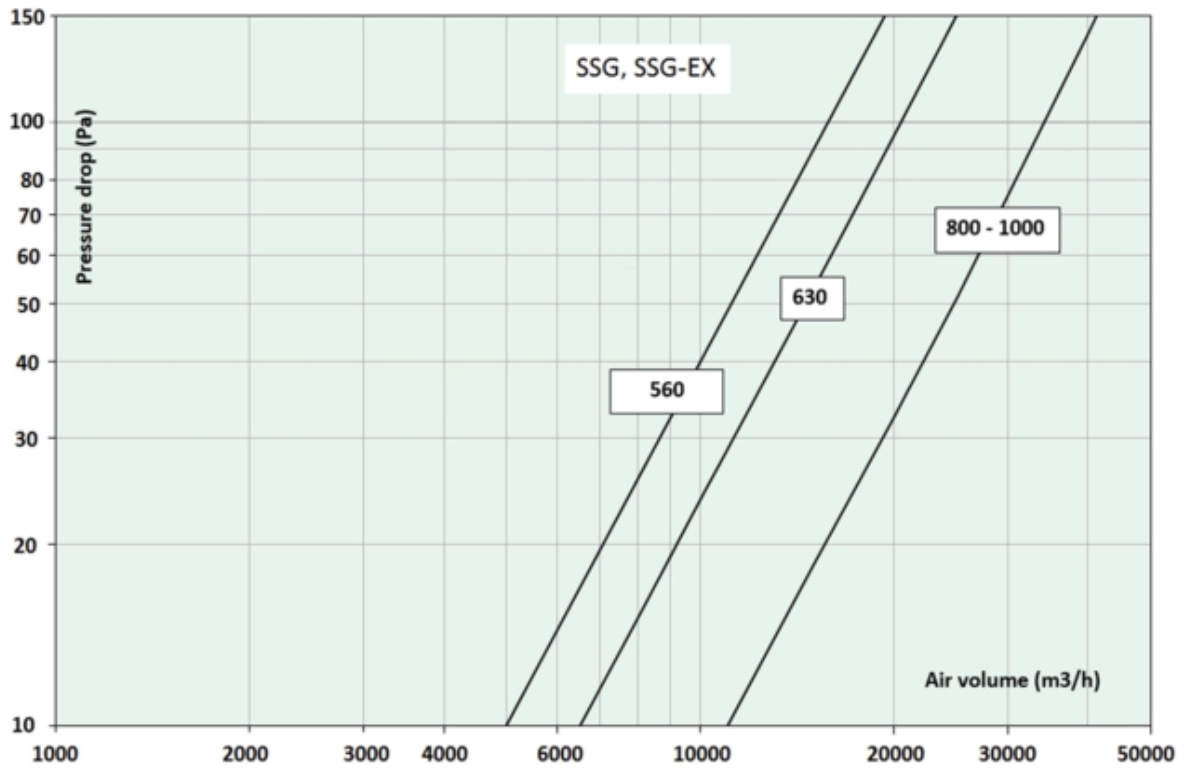

Diagram

Mid-frequency (Hz)	125	250	500	1k	2k	4k	8k
Attenuation (dB)	3,5	6,7	9,5	15,5	15	13	9

Get In Touch

Call: [0845 6880112](tel:08456880112)
Email: info@adremit.co.uk

Our Address

Puravent, Adremit Limited, Unit 5a, Commercial Yard,
Settle, North Yorkshire, BD24 9RH