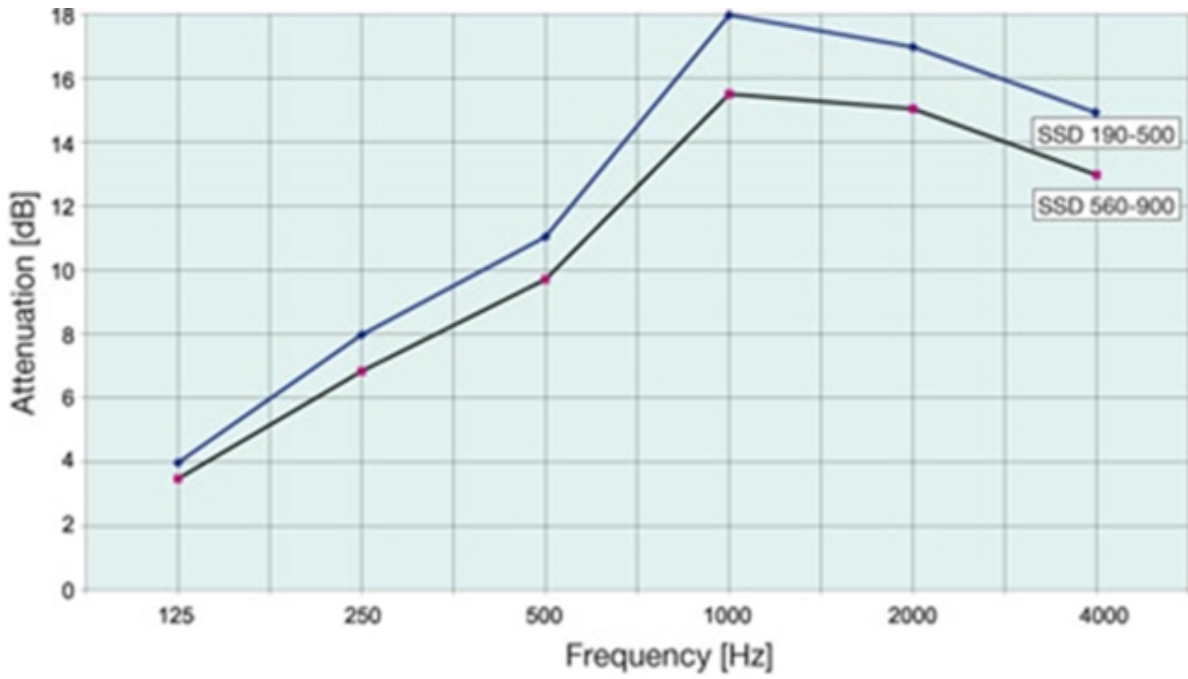

SSD 190/225	1
SSD 310/311	2
SSD 315	3
SSD 355/400	3
SSD 450/499/500	4
SSD 560/630	5
SSD 710	6
SSD 800/900	7

Name: **SSD 190/225 SOCKET SILENCER** | Item no.: **9560**

4 / 4

Document type: **Product card** | Document date: **2019-06-20** | Generated by: **Online catalogue**

Get In Touch

Call: [0845 6880112](tel:08456880112)

Email: info@adremit.co.uk

Our Address

Puravent, Adremit Limited, Unit 5a, Commercial Yard,
Settle, North Yorkshire, BD24 9RH