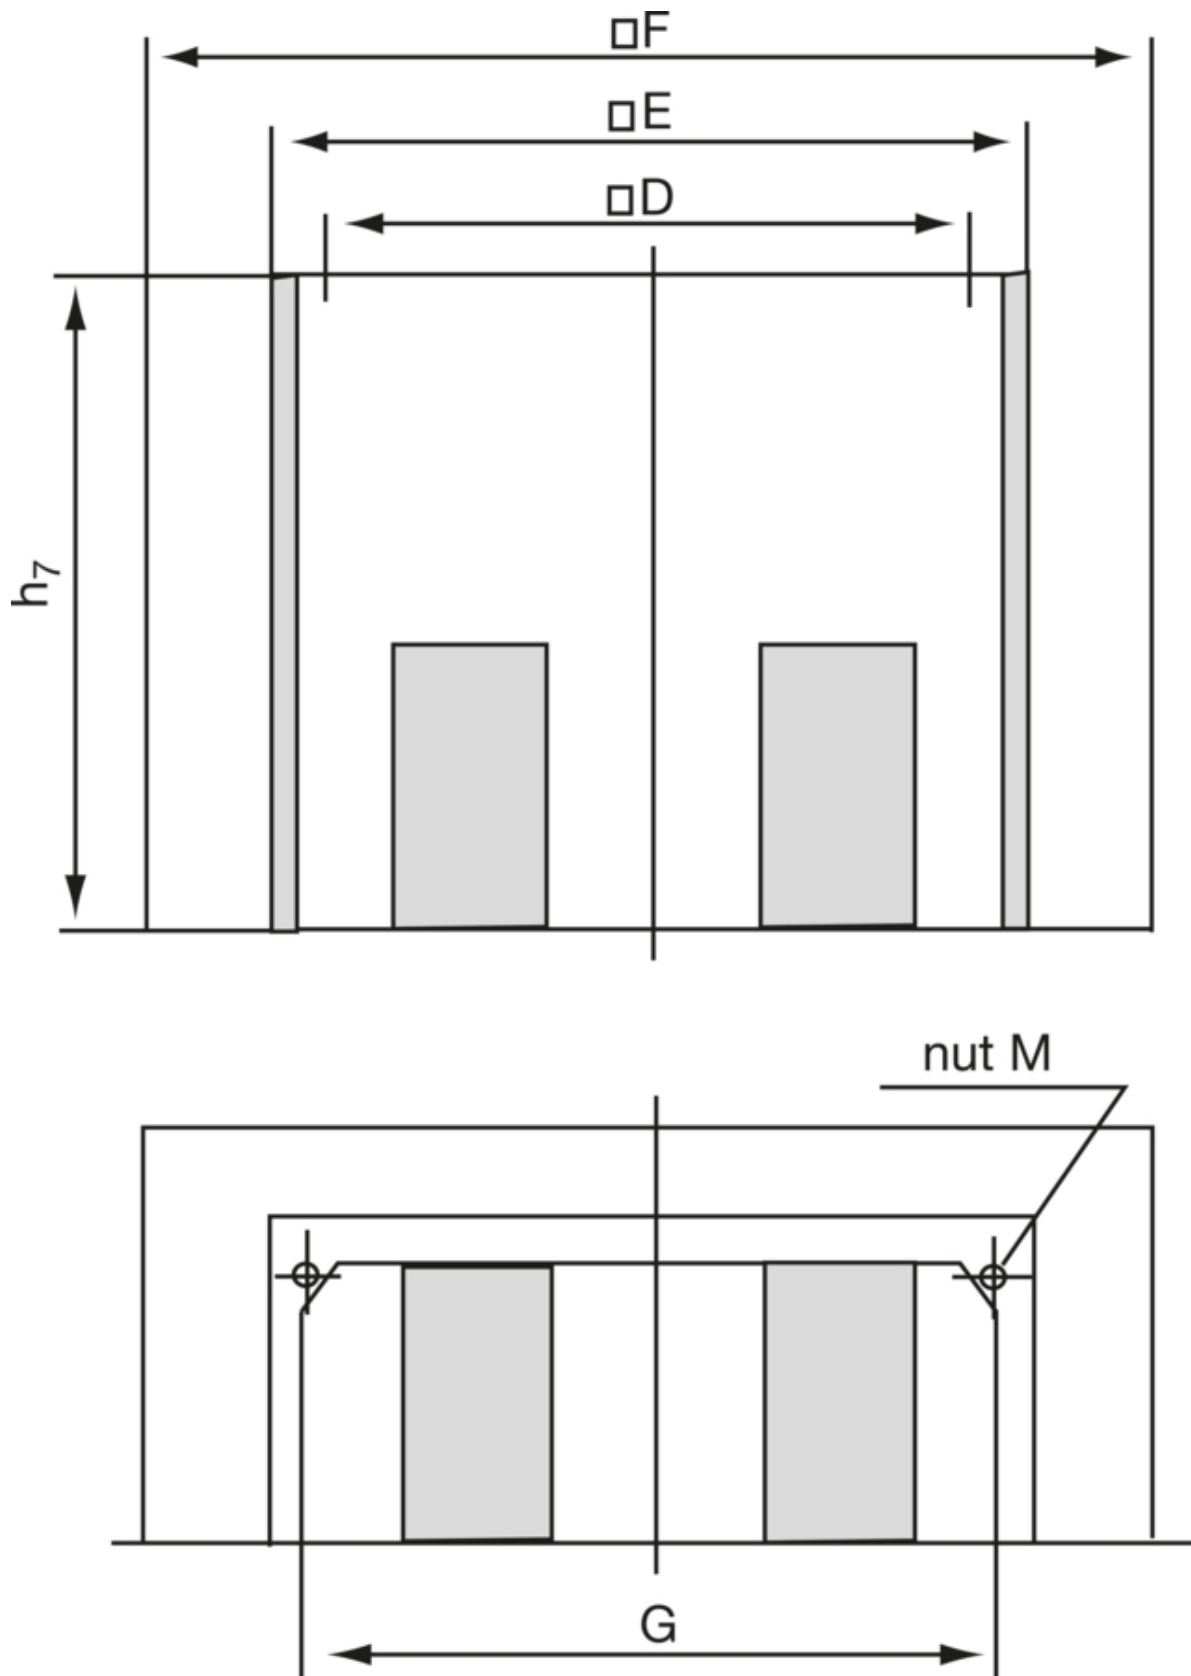

SSD 190/225 SOCKET SILENCER

Item no. 9560

Document type: **Product card**

Document date: **2019-06-20**

Generated by: **Systemair Online Catalogue**

Description

Socket silencer for special requirements at the inlet side. The sound absorption at 250 Hz is in average 8 dB. The SSD is manufactured from seawater resistant aluminium. The sound absorbing material is abrasion resistant up to a velocity of 20 m/s. The crank is extendable for service options.

Dimensions

Name: **SSD 190/225 SOCKET SILENCER** | Item no.: **9560**

2 / 4

Document type: **Product card** | Document date: **2019-06-20** | Generated by: **Online catalogue**

Get In Touch

 Call: [0845 6880112](tel:08456880112)
 Email: info@adremit.co.uk