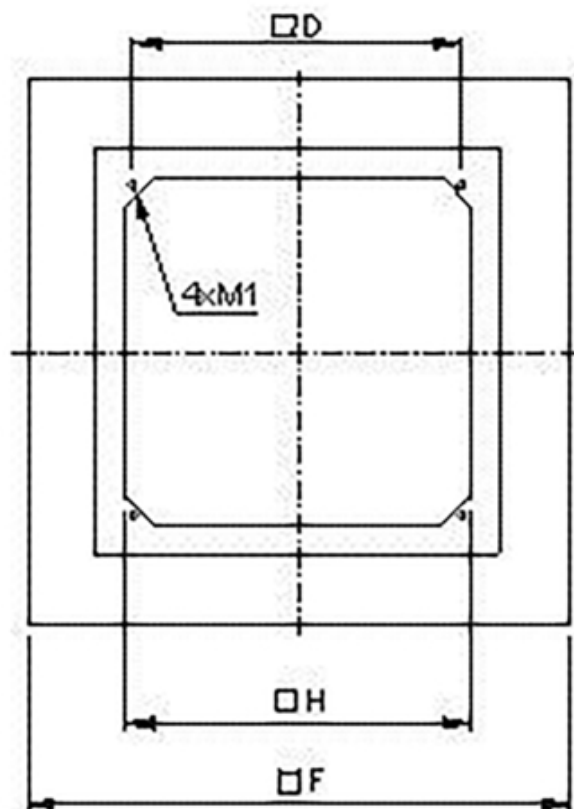

SDS 710 SLANT. ROOF SOCKET

Item no. 3789

Document type: **Product card**

Document date: **2019-06-24**

Generated by: **Systemair Online Catalogue**

Description

the SDS is manufactured from seawater resistant aluminium and supplied with mounting material ready for assembly.

Dimensions

Name: **SDS 710 SLANT. ROOF SOCKET** | Item no.: **3789**

Document type: **Product card** | Document date: **2019-06-24** | Generated by: **Online catalogue**

2 / 3

Get In Touch

Call: [0845 6880112](tel:08456880112)