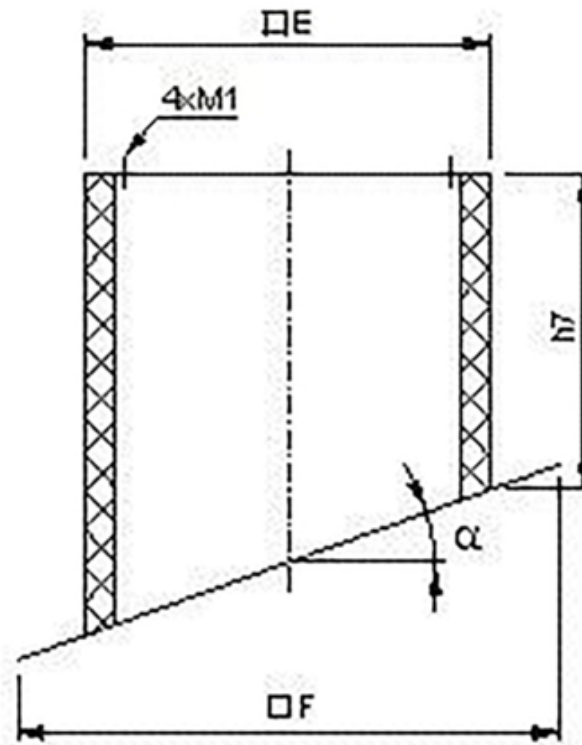

Dimensions

Name: **SDS 710 SLANT. ROOF SOCKET** | Item no.: **3789**

Document type: **Product card** | Document date: **2019-06-24** | Generated by: **Online catalogue**

2 / 3

Get In Touch

Call: [0845 6880112](tel:08456880112)