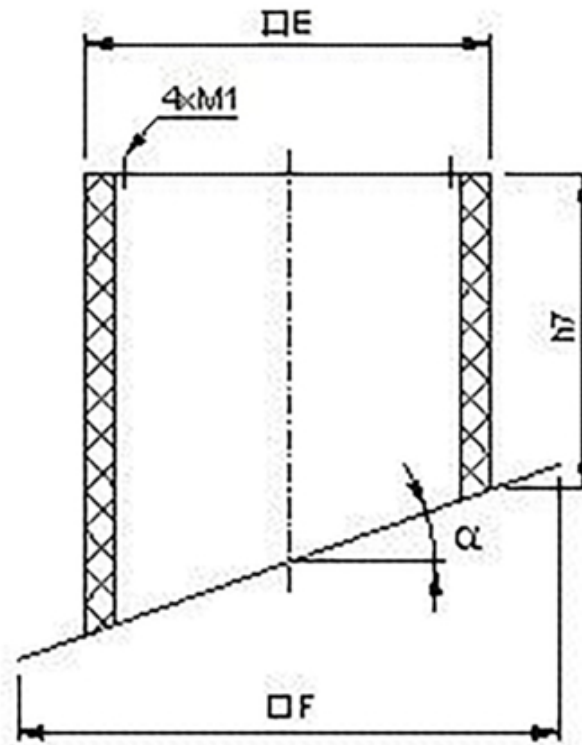

Dimensions

Name: **SDS 560/630 SLANT. ROOF SOCKET** | Item no.: **3781**

Document type: **Product card** | Document date: **2019-06-24** | Generated by: **Online catalogue**

2 / 3

Get In Touch

Call: [0845 6880112](tel:08456880112)