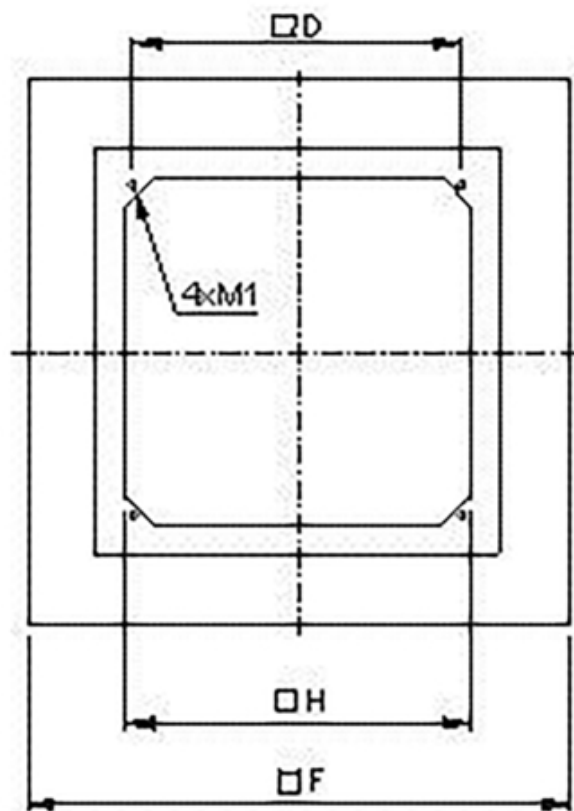

SDS 560/630 SLANT. ROOF SOCKET

Item no. 3781

Document type: **Product card**

Document date: **2019-06-24**

Generated by: **Systemair Online Catalogue**

Description

the SDS is manufactured from seawater resistant aluminium and supplied with mounting material ready for assembly.

Dimensions

Name: **SDS 560/630 SLANT. ROOF SOCKET** | Item no.: **3781**

Document type: **Product card** | Document date: **2019-06-24** | Generated by: **Online catalogue**

2 / 3

Get In Touch

Call: [0845 6880112](tel:08456880112)