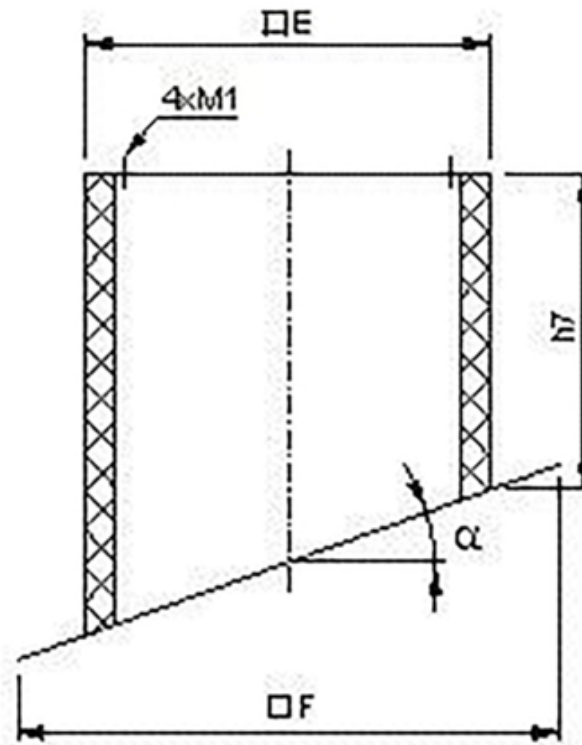

Dimensions

Name: **SDS 450-500 SLANT. ROOF SOCKET** | Item no.: **3786**

2 / 3

Document type: **Product card** | Document date: **2019-06-24** | Generated by: **Online catalogue**

Get In Touch

Call: [0845 6880112](tel:08456880112)