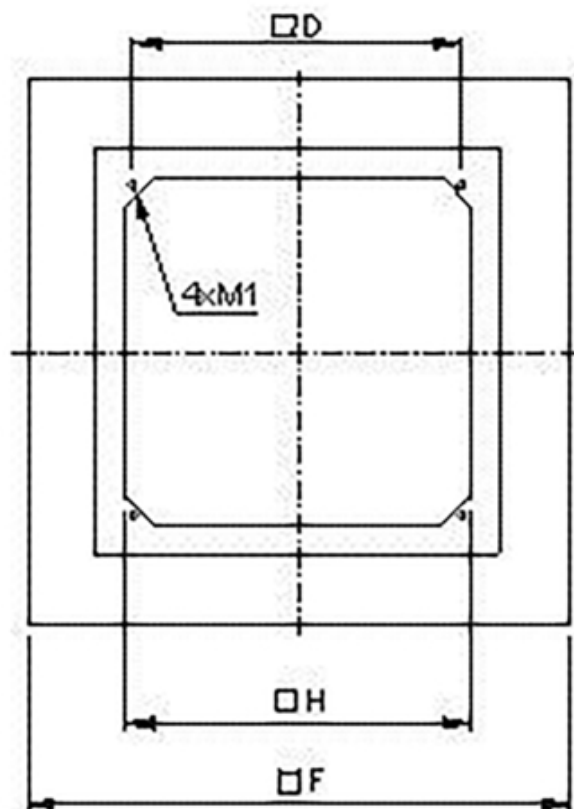

SDS 450-500 SLANT. ROOF SOCKET

Item no. 3786

Document type: **Product card**

Document date: **2019-06-24**

Generated by: **Systemair Online Catalogue**

Description

the SDS is manufactured from seawater resistant aluminium and supplied with mounting material ready for assembly.

Dimensions

Name: **SDS 450-500 SLANT. ROOF SOCKET** | Item no.: **3786**

2 / 3

Document type: **Product card** | Document date: **2019-06-24** | Generated by: **Online catalogue**

Get In Touch

Call: [0845 6880112](tel:08456880112)