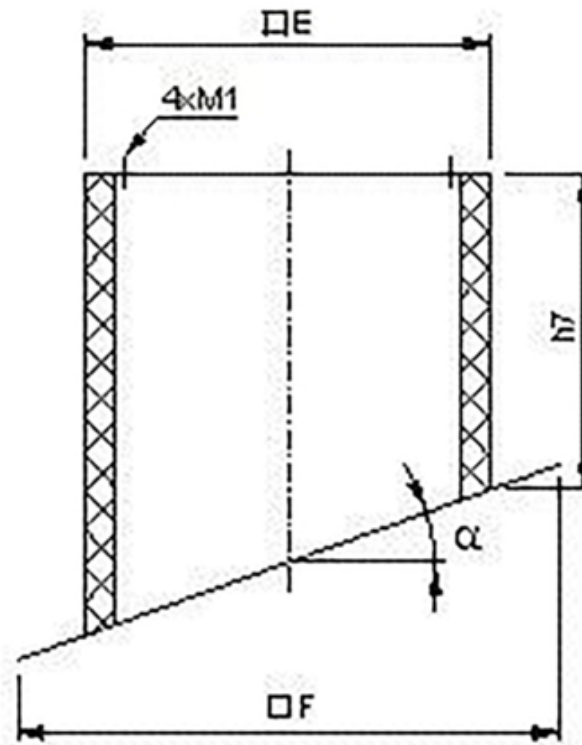

## Dimensions

Name: **SDS 355/400 SLANT. ROOF SOCKET** | Item no.: **3785**

Document type: **Product card** | Document date: **2019-06-24** | Generated by: **Online catalogue**

2 / 3