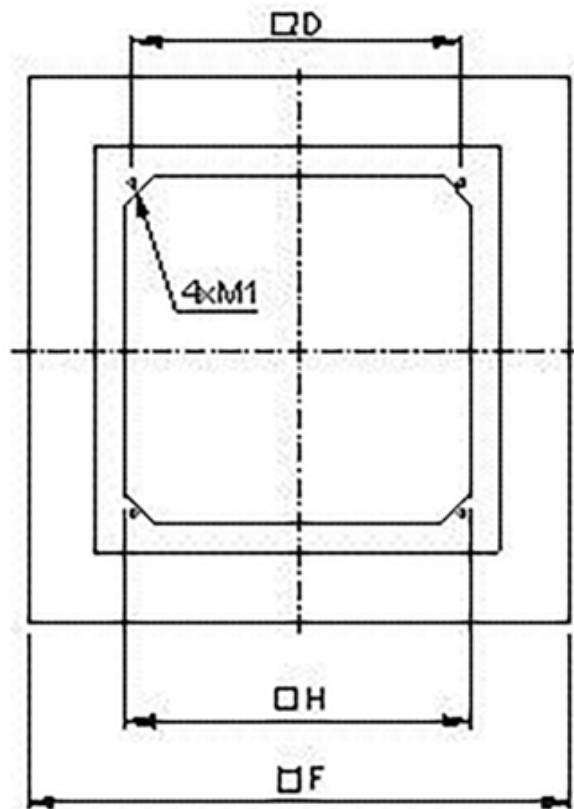

## Dimensions

Name: **SDS 355/400 SLANT. ROOF SOCKET** | Item no.: **3785**

Document type: **Product card** | Document date: **2019-06-24** | Generated by: **Online catalogue**

2 / 3