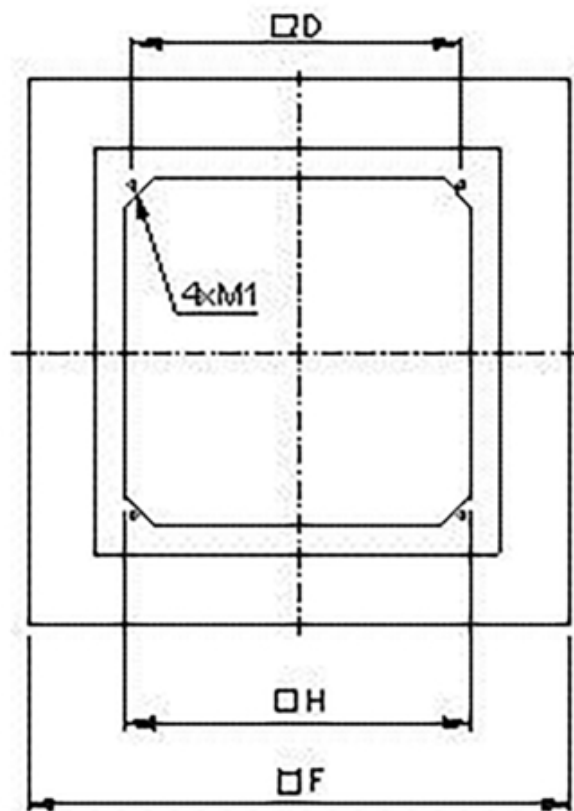

## Dimensions

Name: **SDS 190/225 SLANT. ROOF SOCKET** | Item no.: **3783**

Document type: **Product card** | Document date: **2019-06-24** | Generated by: **Online catalogue**

2 / 3