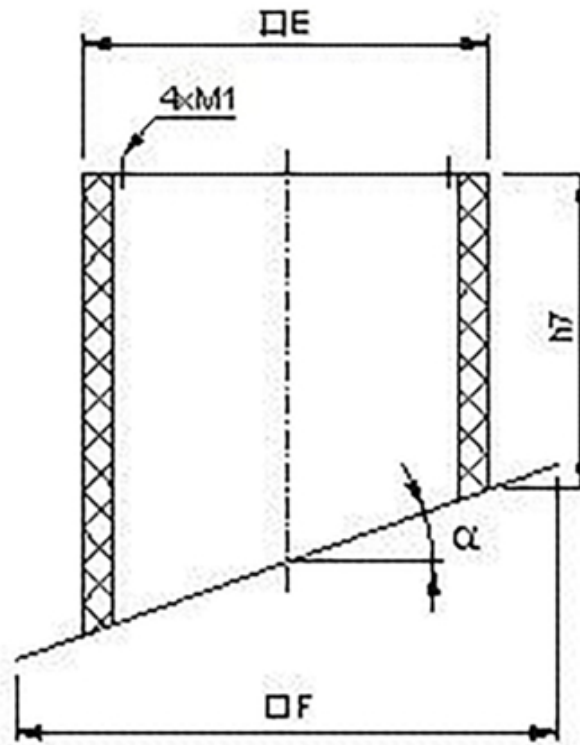

## Dimensions

Name: **SDS 190/225 SLANT. ROOF SOCKET** | Item no.: **3783**

Document type: **Product card** | Document date: **2019-06-24** | Generated by: **Online catalogue**

2 / 3