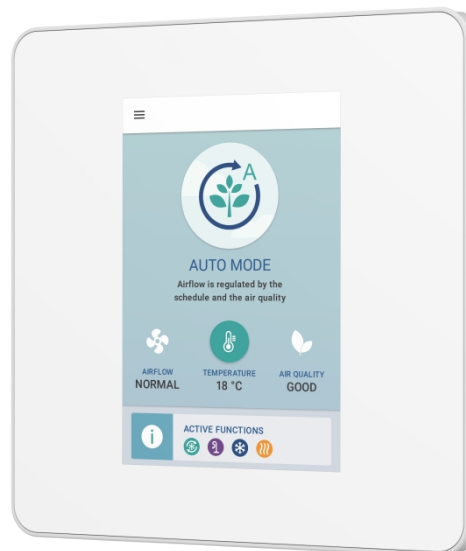

SAVE TOUCH WHITE SPR

Item no. 138077

Document type: **Product card**

Document date: **2019-06-24**

Generated by: **Systemair Online Catalogue**

Description

The SAVE Touch control panel makes it easy to control the ventilation in your home. All settings and features are available from the user friendly touchscreen panel. Can be used for wall mounting (flush mounting with accessory). Cable must be ordered separately (see accessories)
Color: White