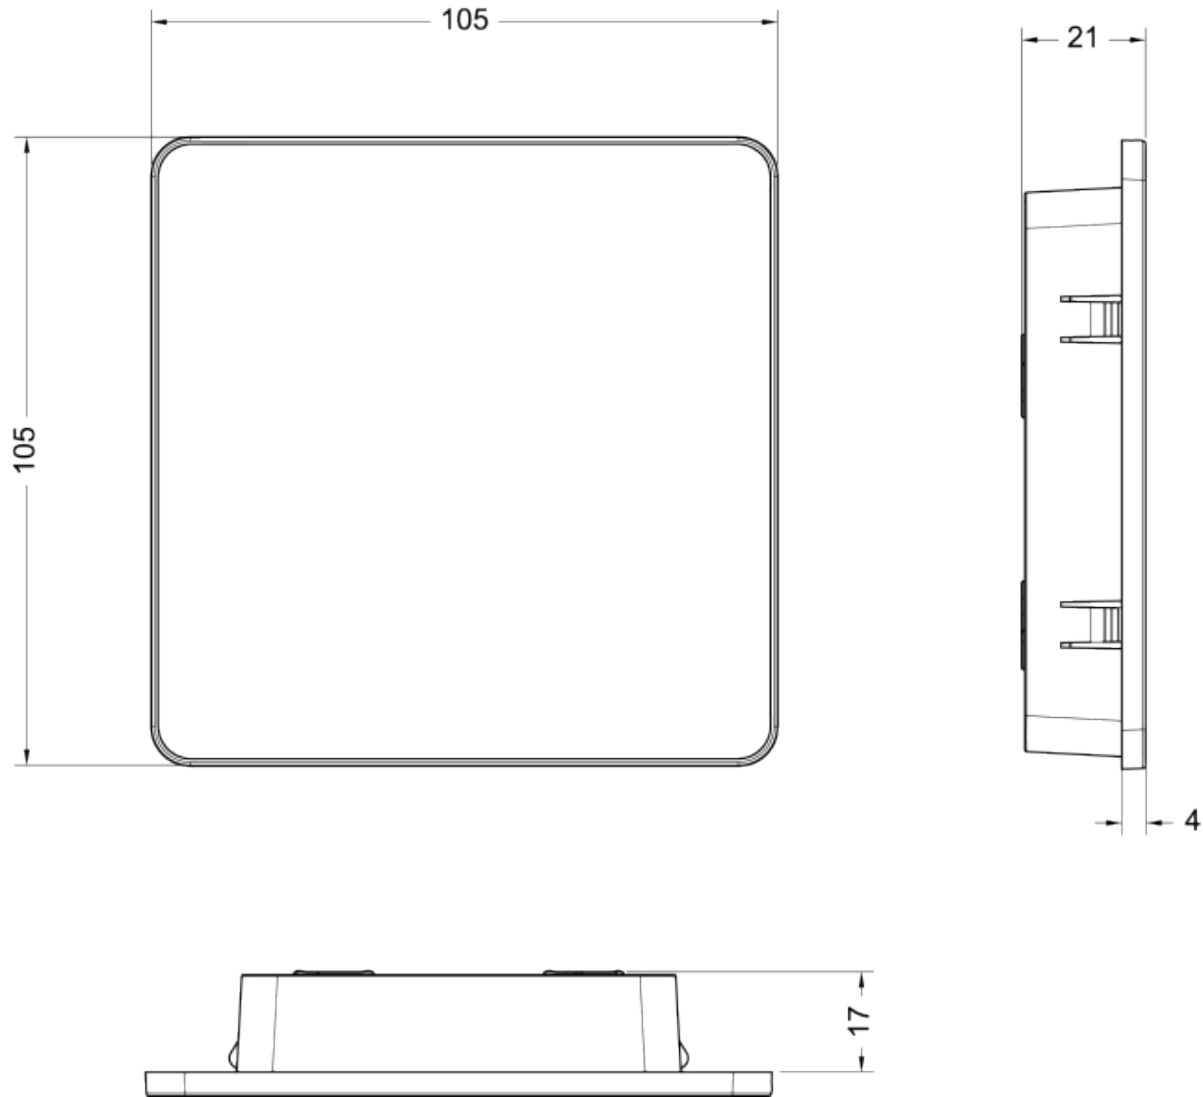

SAVE TOUCH WHITE SPR

Item no. 138077

Document type: **Product card**

Document date: **2019-06-24**

Generated by: **Systemair Online Catalogue**

Description

The SAVE Touch control panel makes it easy to control the ventilation in your home. All settings and features are available from the user friendly touchscreen panel. Can be used for wall mounting (flush mounting with accessory). Cable must be ordered separately (see accessories)
Color: White

Dimensions

Accessories

Electric accessories

[CEC Cable w/plug 15m \(306594\)](#)
[CE/CD-diverting plug 4pin \(37367\)](#)

Accessories

[CEC Cable w/plug 6m \(24783\)](#)
[CEC Cable w/plug 12m \(24782\)](#)
[SAVE Touch Wall Mounted Kit \(140736\)](#)