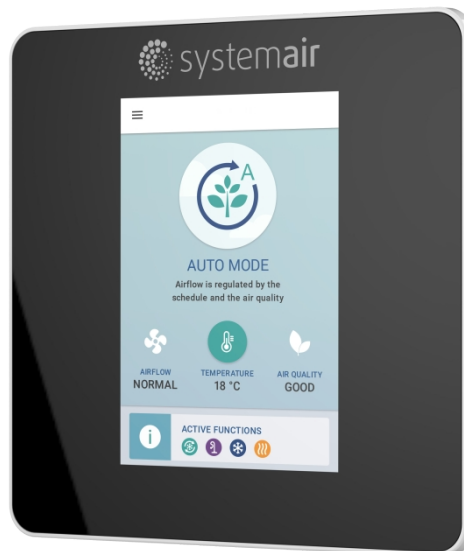

# SAVE TOUCH BLACK SPR

Item no. 138078

Document type: **Product card**  
Document date: **2019-06-24**  
Generated by: **Systemair Online Catalogue**

## Description

The SAVE Touch control panel makes it easy to control the ventilation in your home. All settings and features are available from the user friendly touchscreen panel. Can be used for wall mounting (flush mounting with accessory). Cable must be ordered separately (see accessories)  
Color: Black