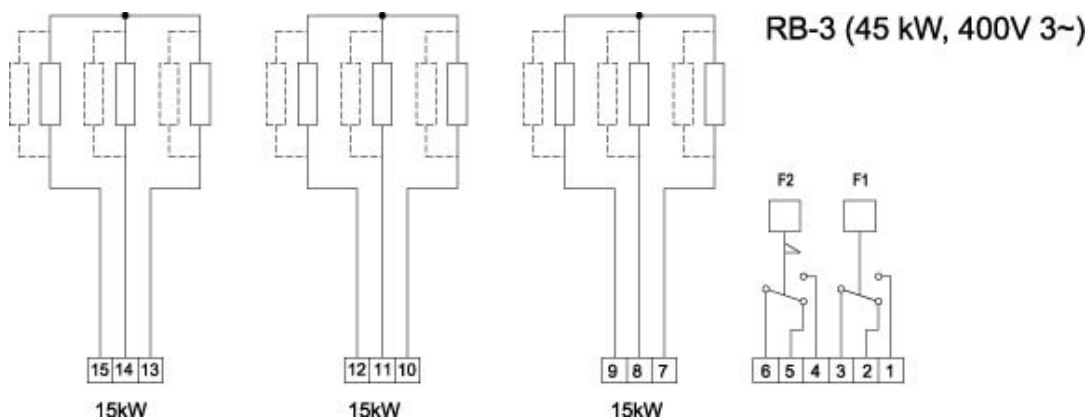

Wiring

- F1 = Overheating protection, automatic (60°C)
- F2 = Overheating protection, manual (120°C)

Documentation

- RB RBM RBK IMO.pdf (102,09kB)
- Conformity decl. RB RBM RBK 021024.pdf (32,12kB)

Name: **RB 60-35/45-3 400V/3 DUCT HEAT** | Item no.: **9644**

Document type: **Product card** | Document date: **2019-06-25** | Generated by: **Online catalogue**

2 / 3

Get In Touch

- Call: [0845 6880112](tel:08456880112)
- Email: info@adremit.co.uk

Our Address

Puravent, Adremit Limited, Unit 5a, Commercial Yard,
Settle, North Yorkshire, BD24 9RH