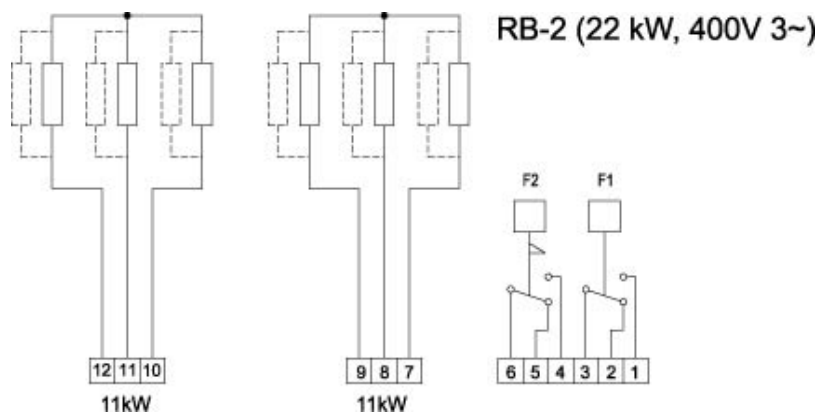

Wiring

- F1 = Overheating protection, automatic (60°C)
- F2 = Overheating protection, manual (120°C)

Documentation

- RB RBM RBK IMO.pdf (102,09kB)
- Conformity decl. RB RBM RBK 021024.pdf (32,12kB)

Name: **RB 60-30/22-2 400V/3 DUCT HEAT** | Item no.: **9638**

Document type: **Product card** | Document date: **2019-06-25** | Generated by: **Online catalogue**

2 / 3

Get In Touch

- Call: [0845 6880112](tel:08456880112)
- Email: info@adremit.co.uk

Our Address

Puravent, Adremit Limited, Unit 5a, Commercial Yard,
Settle, North Yorkshire, BD24 9RH