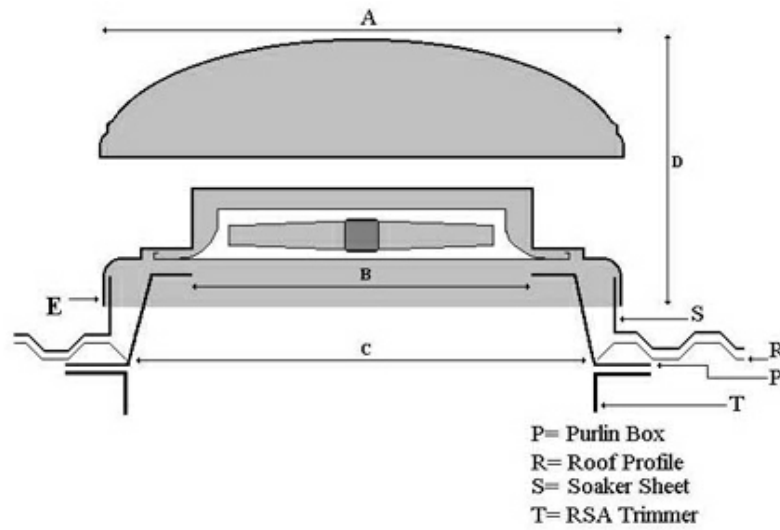

Dimensions

Unit Ref	A Weather Cowl sq	B Purlin box Aperture	C Purlin box base/Roof Aperture	D Unit Height	E Weatherskirt Base sq	S Soaker Sheet Kerb sq	Weight Kg**
RAW 200/250	490	310	480	270	460/490	440	4.25
RAW 300/315	555	350	515	340	520/555	510	6.5
RAW 350	675	400	680	380	660/695	640	8.5
RAW 400/450	765	510	780	460	755/795	750	12
RAW 500/560	995	620	910	550	920/960	890	21
RAW 630/710	1115	780	950	650	1010/1055	1000	27
RAW 800	1410	910	1150	750	1125/1170	1130	34
RAW 1000	1630	1140	1390	900	1370/1405	1370	45

*All dimensions indicated are nominal and subject to design change. The right to alter specification is reserved.

** Owing to the hand lay process, all weights are indicative and subject to variation.

Documentation