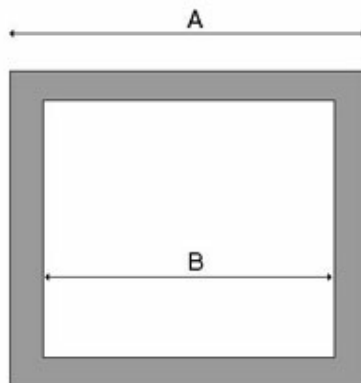

UNIT REF	A Weather Cowl sq	B Purlin box Aperture	C Purlin box base/ Roof aperture	D Unit height	E Weatherskirt Base sq	F Base Downstand	Weight Kg **
RAV315	690	400	680	475	520/555	100	8.5
RAV350	690	400	680	475	660/695	100	8.5
RAV400	790	510	780	585	755/795	100	12
RAV450	790	510	780	585	755/795	100	12
RAV500	950	620	910	700	920/960	110	21
RAV560	950	620	910	700	920/960	110	21
RAV630	1030	780	950	800	1010/1055	110	27
RAV800	1130	910	1150	750	1125/1170	110	34

*All dimensions indicated are nominal and subject to design change. The right to alter specification is reserved.