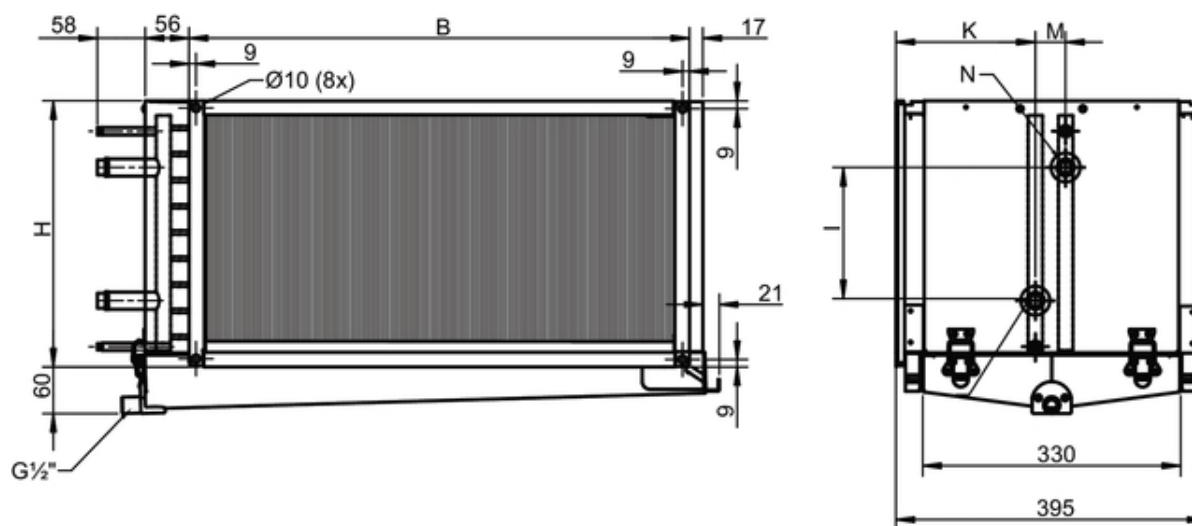

PGK 40-20-3-2,0 DUCT COOLER

Item no. 6604

Document type: **Product card**
 Document date: **2019-07-02**
 Generated by: **Systemair Online Catalogue**

Description

Cold water-cooling battery for rectangular ducts. Casing from galvanised sheet steel. Water-battery from copper tubes and aluminium fins. Air vent and drain valve included. Drip pan from stainless steel and condensate connection (G $\frac{1}{2}$ ""). Max working pressure 1.0 MPa (10 bar). For water connection left or right. Two inspection covers for cleaning and maintenance. Droplet separator DE as an accessory regardless of air direction. Recommended for air velocities from 2,5m/s.

Technical parameters

Weight 10,7 kg

Coil calculation

Dimensions

	B	H	I	K	M	N	DE
PGK 40-20-3-2.0	438	238	70	176	43	R 3/4"	DE 40x20
PGK 50-25-3-2.0	538	288	120	176	43	R 3/4"	DE 50x25
PGK 50-30-3-2.0	538	338	175	176	43	R 3/4"	DE 50x30
PGK 60-30-3-2.0	638	338	170	176	43	R 3/4"	DE 60x30
PGK 60-35-3-2.0	638	388	220	176	43	R 3/4"	DE 60x35
PGK 70-40-3-2.0	738	438	250	170	55	R 1"	DE 70x40
PGK 80-50-3-2.0	838	538	340	170	55	R 1 1/4"	DE 80x50
PGK 100-50-3-2.0	1038	538	350	170	55	R 1 1/4"	DE 100x50