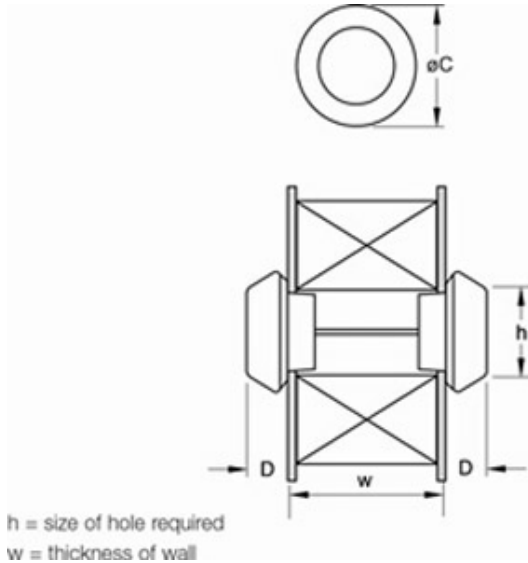

### Mounting

The two mounting rings screws directly onto the wall or are fitted together with the bolting that are included, after which the outside casing can be pressed into place.

## Diagrams

### Diagrams

## Dimensions

	øC	D	h	w
OVE 100	150	62	100	70-145
OVE 125	175	62	125	70-145
OVE 160	210	72	160	70-145
OVE 200	250	72	200	70-145