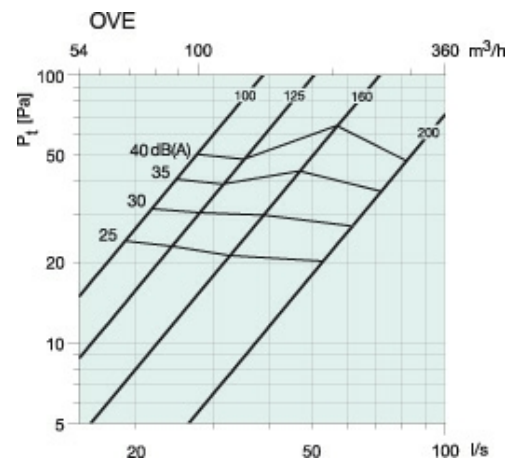

## Diagram

The diagram shows  
Air volume (l/s and m<sup>3</sup>/h), total pressure (Pa) and sound pressure level [dB(A)].

Mid-frequency band, Hz

OVE	63	125	250	500	1k	2k	4k	Rw
100	19	21	25	23	22	31	32	25
125	19	20	24	22	23	30	32	25
160	19	19	24	21	25	30	32	26
200	18	20	19	21	26	30	32	26