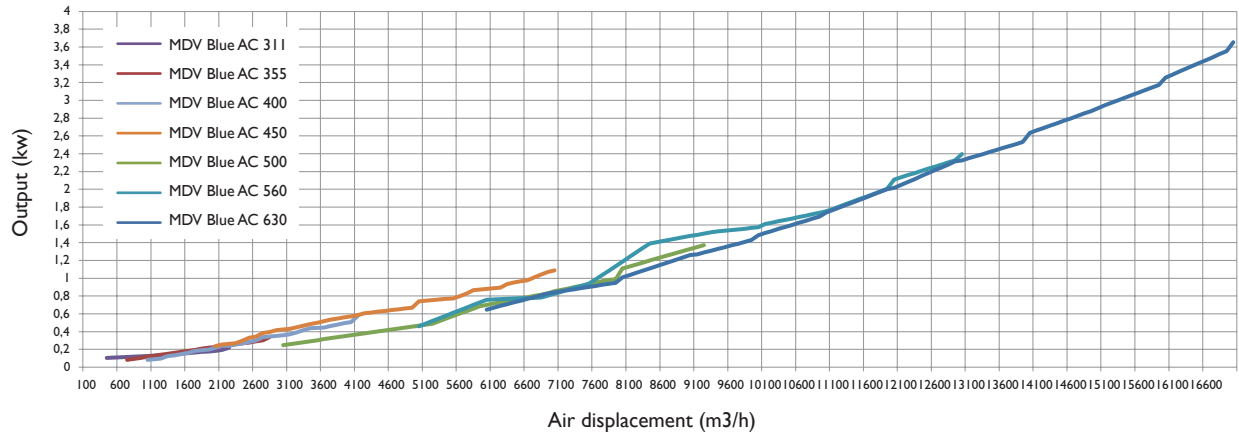

MDV BLUE AC

Get In Touch

Call: [0845 6880112](tel:08456880112)
Email: info@adremit.co.uk

Our Address

Puravent, Adremit Limited, Unit 5a, Commercial Yard,
Settle, North Yorkshire, BD24 9RH