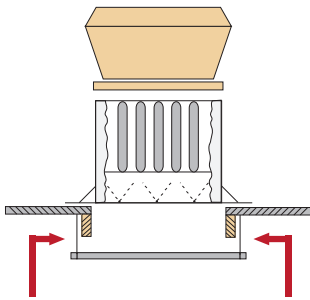

MDV with sound absorbing plate