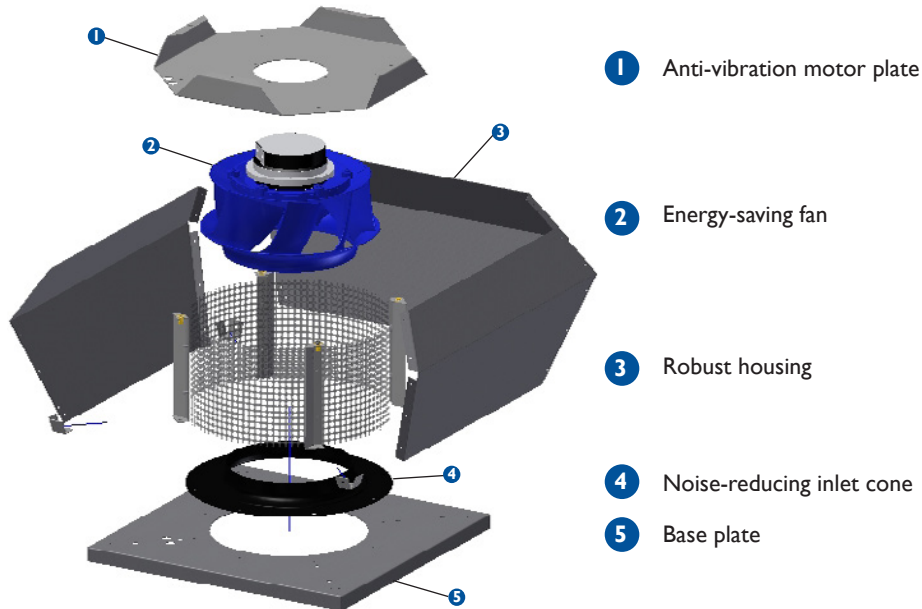

Installation

The robust and simple design of the roof fan ensures that it is quick and easy to install.

Because of the modular design, both during installation and during maintenance components are easily accessible and user friendly. A complete maintenance operation can be performed with just a few tools.

EXPLODED VIEW

Get In Touch

Call: [0845 6880112](tel:08456880112)
 Email: info@adremit.co.uk

Our Address

Puravent, Adremit Limited, Unit 5a, Commercial Yard,
Settle, North Yorkshire, BD24 9RH