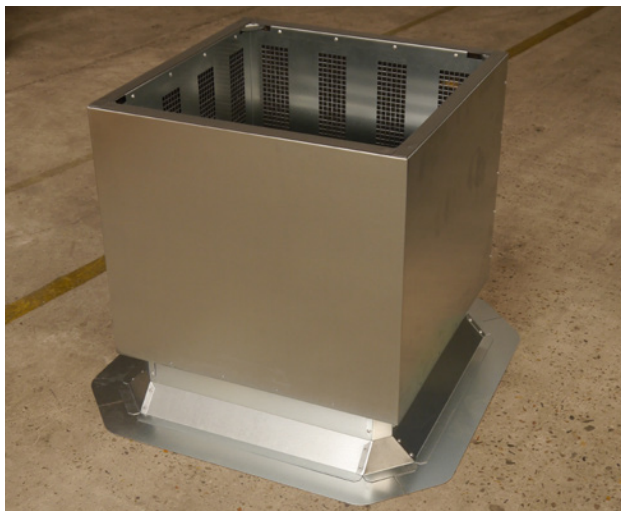

These dimensions are for both the MDV Blue AC and MDV Blue EC.

Roof curb including silencer

Adjustable (0-30°) roof curb available on request for types 311 - 500.

Get In Touch

 Call: [0845 6880112](tel:08456880112)
 Email: info@adremit.co.uk