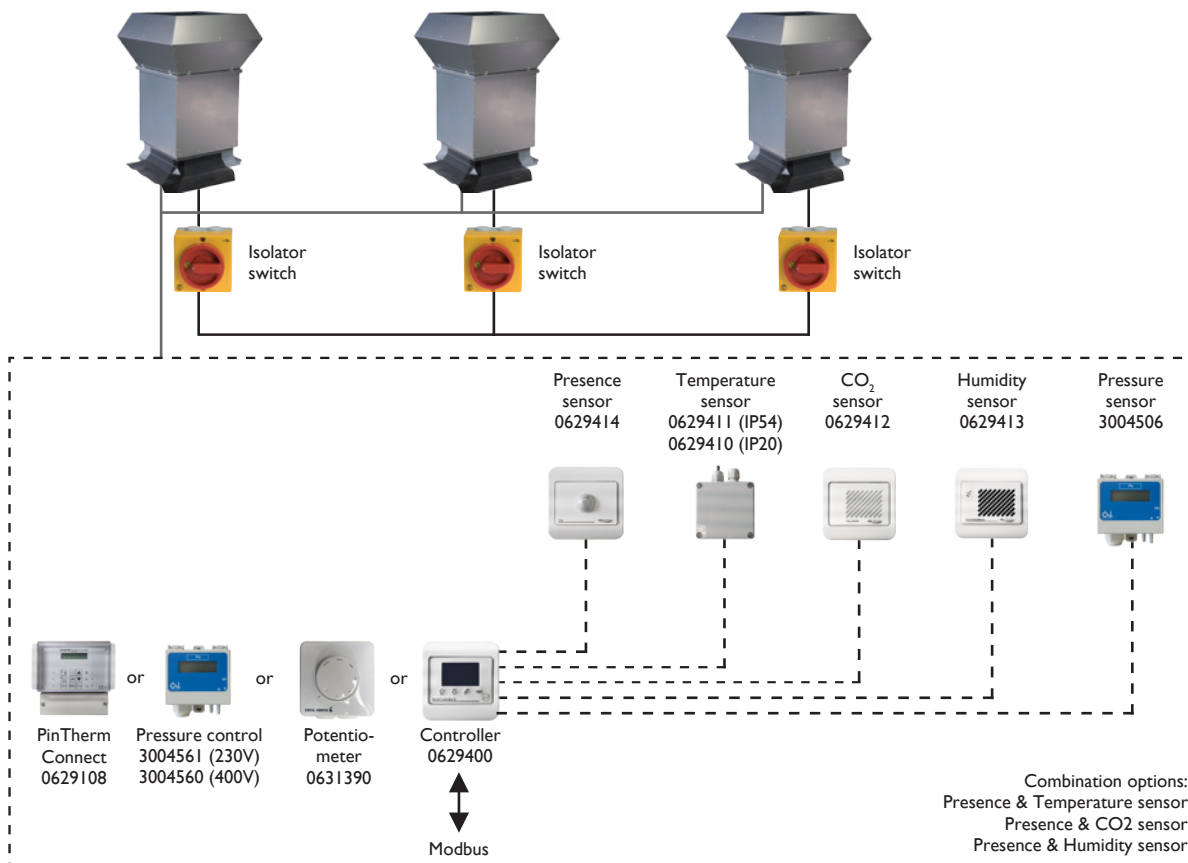

Installation

The robust and simple design of the roof fan ensures that it is quick and easy to install.

Because of the modular design, both during installation and during maintenance components are easily accessible and user friendly. A complete maintenance operation can be performed with just a few tools.

MDV BLUE EC

Get In Touch

Call: 0845 6880112
 Email: info@adremit.co.uk

Our Address

Puravent, Adremit Limited, Unit 5a, Commercial Yard, Settle, North Yorkshire, BD24 9RH

MODBUS

The built-in Modbus communication in the MDV Blue EC enables the easy controlling and remote reading via the building management system. Information such as faults and history are easy to read.