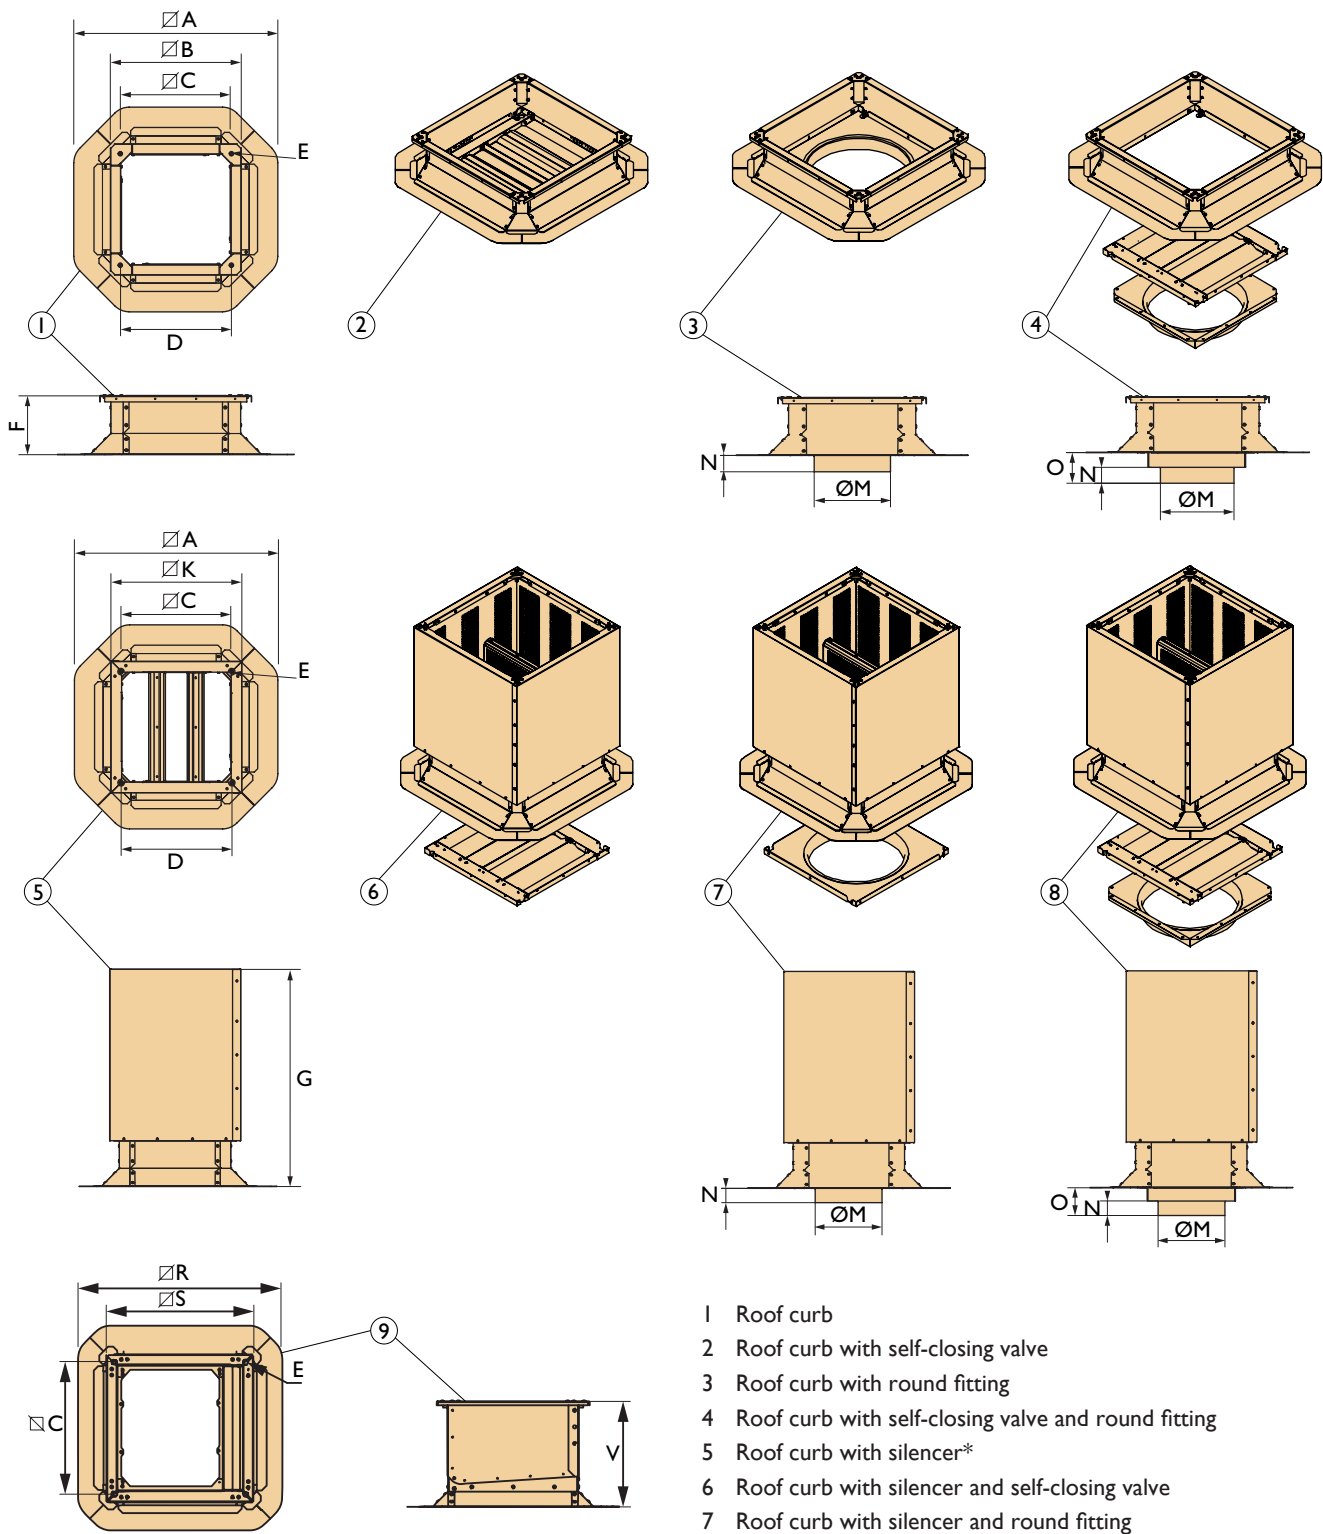

Accessories & additional sections

- 1 Roof curb
- 2 Roof curb with self-closing valve
- 3 Roof curb with round fitting
- 4 Roof curb with self-closing valve and round fitting
- 5 Roof curb with silencer*
- 6 Roof curb with silencer and self-closing valve
- 7 Roof curb with silencer and round fitting
- 8 Roof curb with silencer, self-closing valve and round fitting
- 9 0-30° adjustable roof curb

* silencer is also available separately, price on request.

Get In Touch

Call: 0845 6880112
Email: info@adremit.co.uk

Our Address

Puravent, Adremit Limited, Unit 5a, Commercial Yard,
Settle, North Yorkshire, BD24 9RH