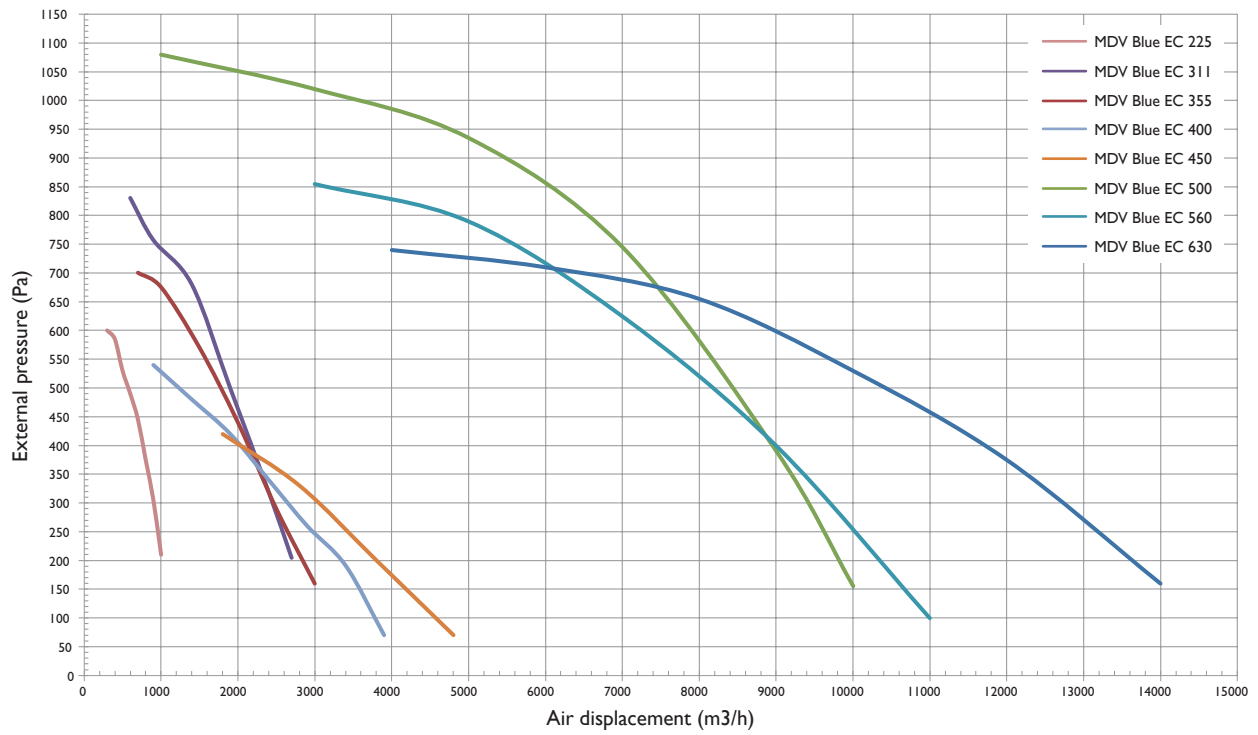

MDV BLUE EC

Get In Touch

Call: [0845 6880112](tel:08456880112)
Email: info@adremit.co.uk

Our Address

Puravent, Adremit Limited, Unit 5a, Commercial Yard,
Settle, North Yorkshire, BD24 9RH