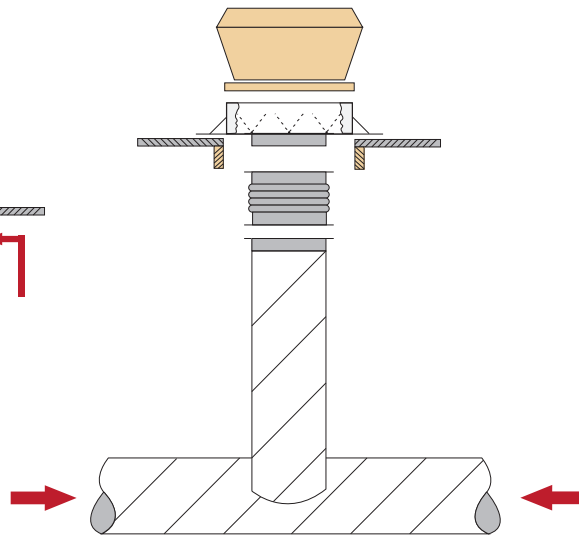

MDV with sound absorbing plate

MDV with duct connection