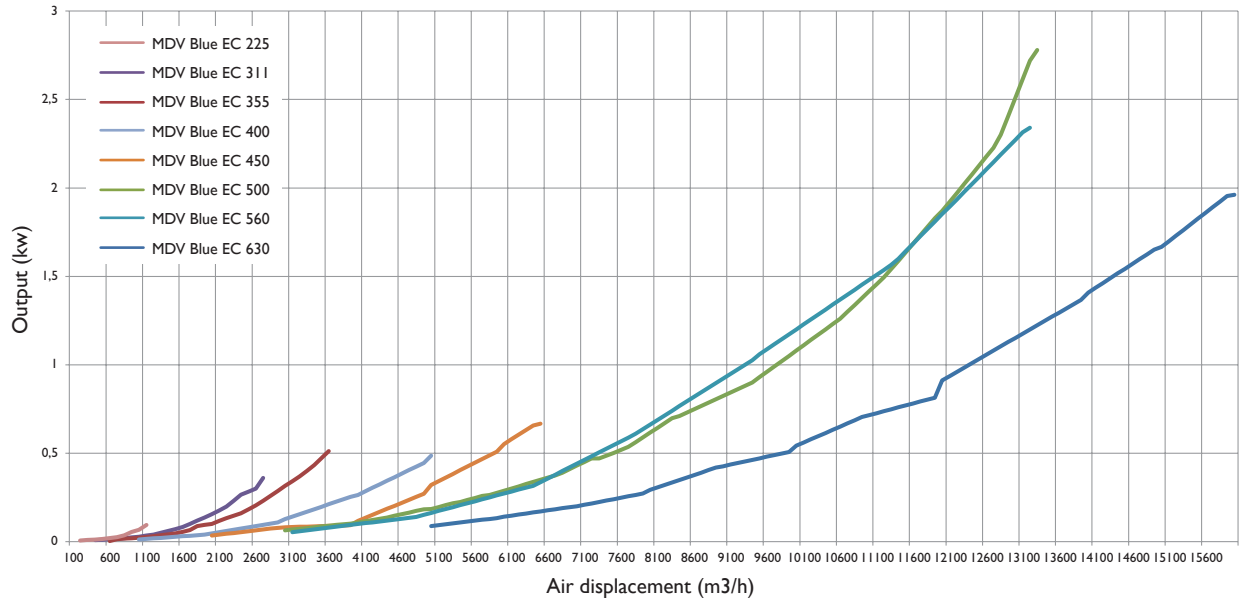

MDV BLUE EC

Get In Touch

Call: [0845 6880112](tel:08456880112)
Email: info@adremit.co.uk

Our Address

Puravent, Adremit Limited, Unit 5a, Commercial Yard,
Settle, North Yorkshire, BD24 9RH