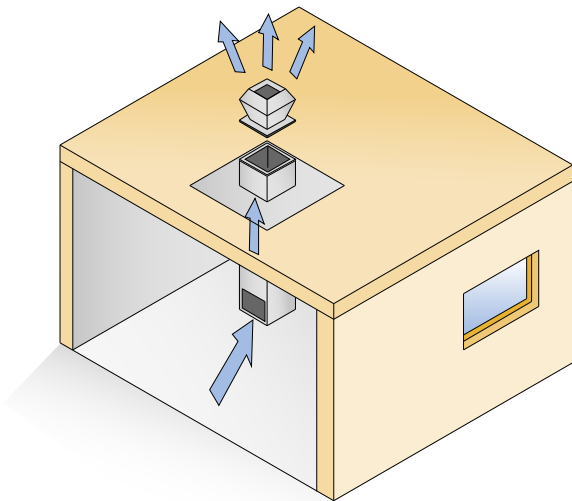

Assembly & location suggestions