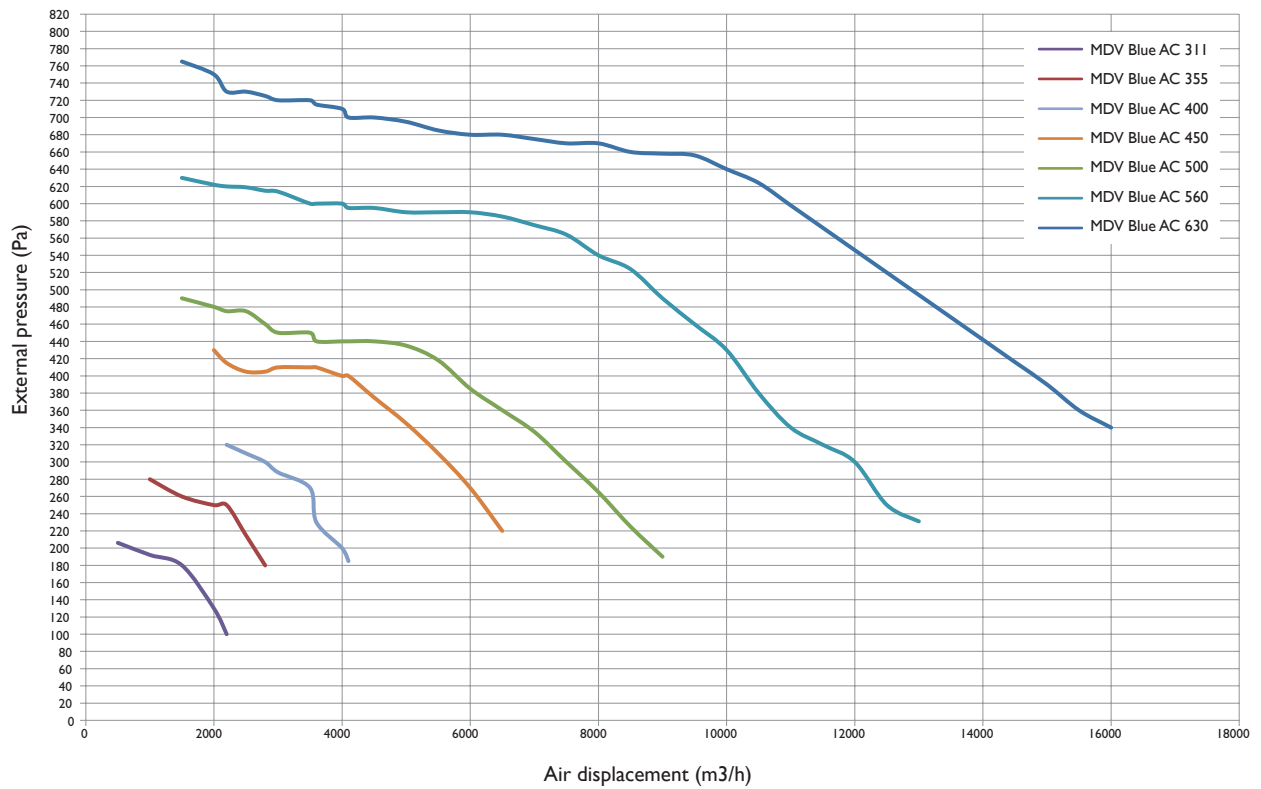

MDV BLUE AC

Get In Touch

Call: [0845 6880112](tel:08456880112)
Email: info@adremit.co.uk

Our Address

Puravent, Adremit Limited, Unit 5a, Commercial Yard,
Settle, North Yorkshire, BD24 9RH