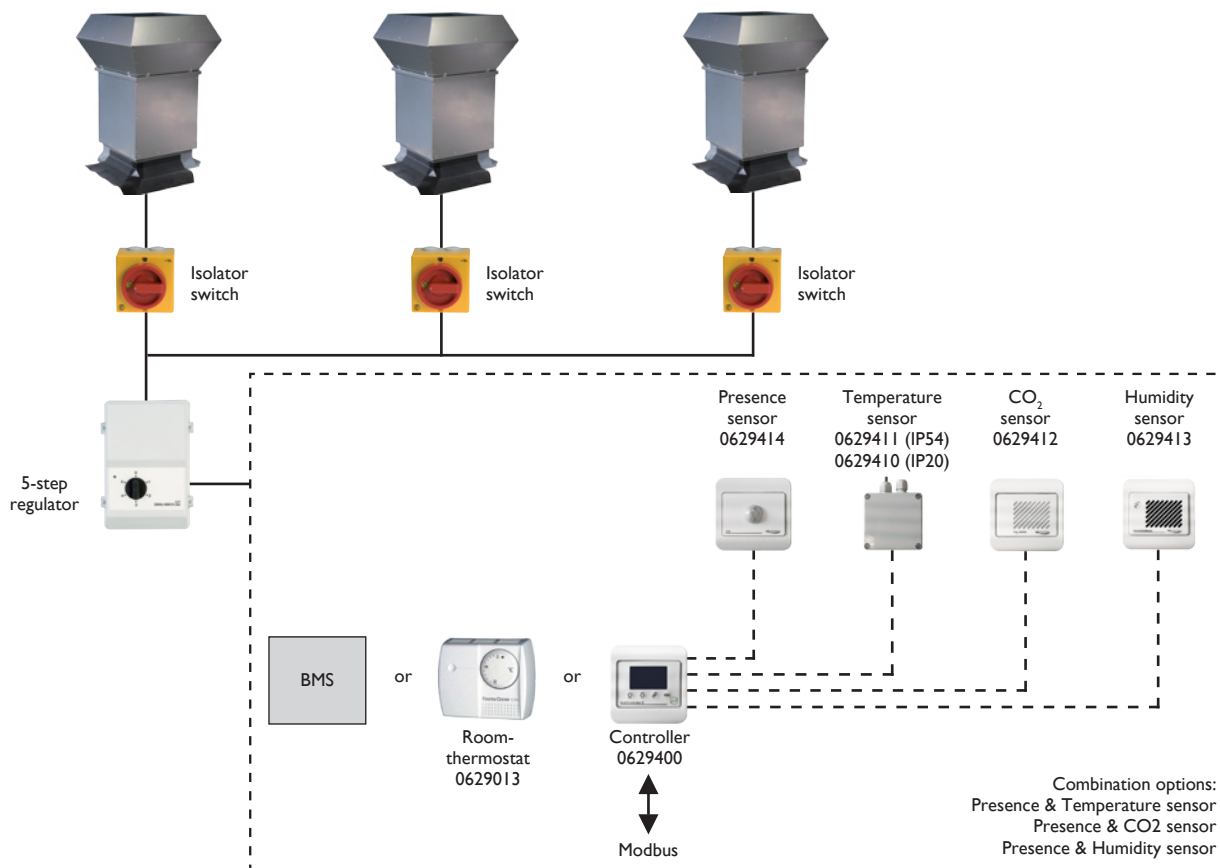

Controls

MDV BLUE AC