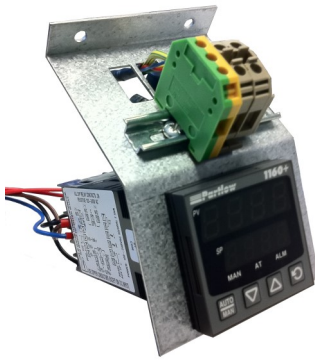

Mark GNS (T) E Spare Parts List

mark®
CLIMATE TECHNOLOGY
FEELS BETTER, WORKS BETTER.

Get In Touch

Call: 0845 6880112
 Email: info@adremit.co.uk

Our Address

Puravent, Adremit Limited, Unit 5a, Commercial Yard,
Settle, North Yorkshire, BD24 9RH