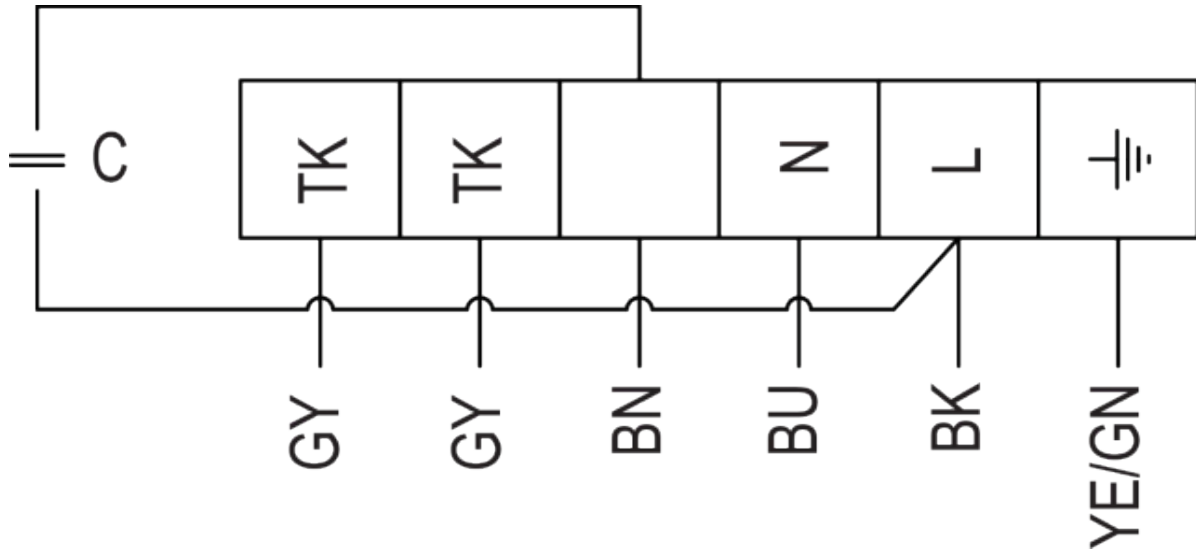

Wiring

YE	Yellow
BU	Blue
GN	Green
BN	Brown
BK	Black
GY	Gray

Get In Touch

Call: [0845 6880112](tel:08456880112)

Email: info@adremit.co.uk

Our Address

Puravent, Adremit Limited, Unit 5a, Commercial Yard,
Settle, North Yorkshire, BD24 9RH