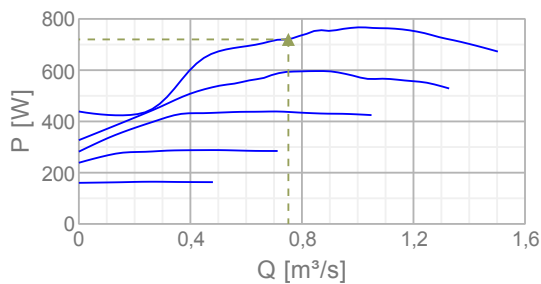

Insulation class	F
Enclosure class, motor	IP54

ErP

ErP ready	ErP 2018
-----------	----------

Diagrams

Diagrams

Max efficiency

Hydraulic data										
▲ Working air flow	0,751 m³/s									
▲ Working static pressure	388 Pa									
▲ Power	720 W									
Speed	1378 r.p.m.									
Current	3,17 A									
SFP	0,958 W/(l/s)									
Voltage	230 V									
Sound power level		63	125	250	500	1k	2k	4k	8k	Tot
Inlet	dB(A)	58	72	63	54	53	53	48	41	72
Outlet	dB(A)	54	70	64	66	69	66	61	54	75
Surrounding	dB(A)	35	57	56	46	43	39	38	26	60