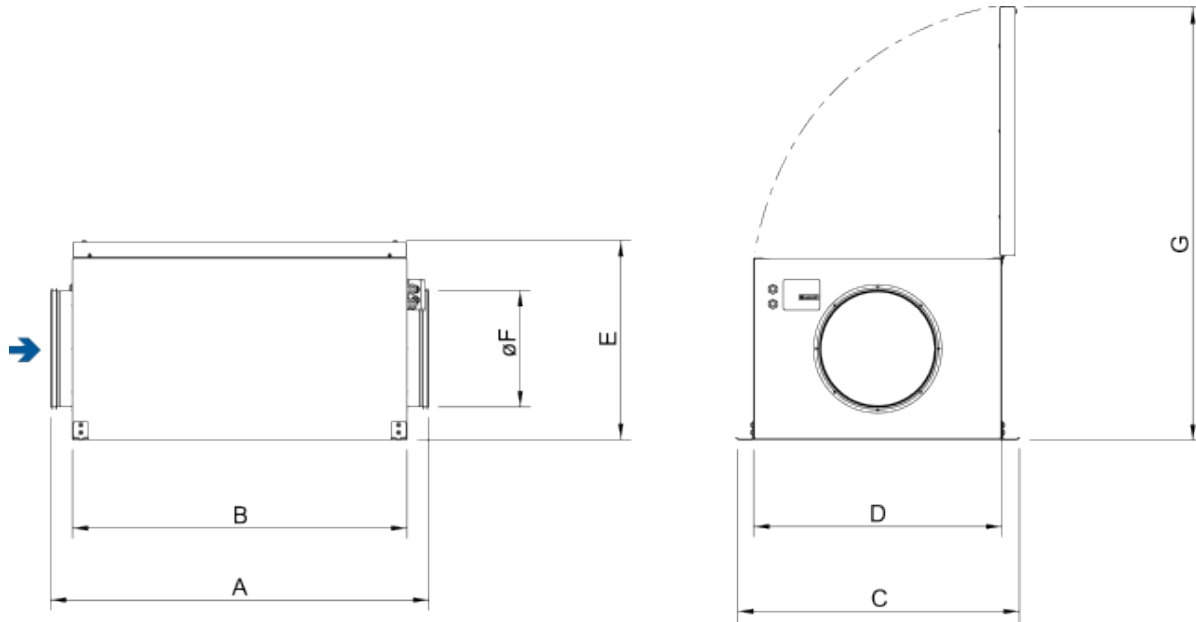

Dimensions

KVK SILENT	A	B	C	D	E	øF	G
500 AC/EC	1292	1134	940	850	680	500	1486