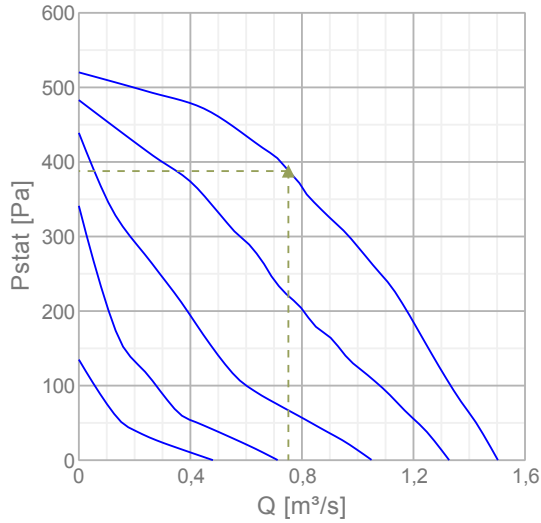

Insulation class	F
Enclosure class, motor	IP54

ErP

ErP ready	ErP 2018
-----------	----------

Diagrams

Diagrams

Max efficiency

Hydraulic data										
▲ Working air flow	0,751 m³/s									
▲ Working static pressure	388 Pa									
▲ Power	720 W									
Speed	1378 r.p.m.									
Current	3,17 A									
SFP	0,958 W/(l/s)									
Voltage	230 V									
Sound power level		63	125	250	500	1k	2k	4k	8k	Tot
Inlet	dB(A)	58	72	63	54	53	53	48	41	72
Outlet	dB(A)	54	70	64	66	69	66	61	54	75
Surrounding	dB(A)	35	57	56	46	43	39	38	26	60