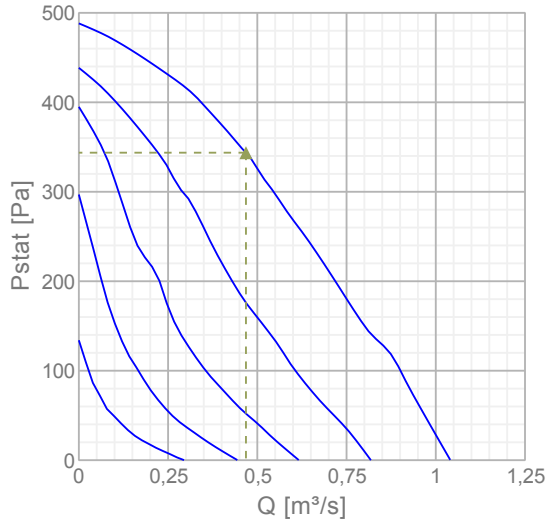

Insulation class	F
Enclosure class, motor	IP54

ErP

ErP ready	ErP 2018
-----------	----------

Diagrams

Diagrams

Max efficiency

Hydraulic data										
▲ Working air flow	0,468 m³/s									
▲ Working static pressure	344 Pa									
▲ Power	437 W									
Speed	1372 r.p.m.									
Current	2,15 A									
SFP	0,934 W/(l/s)									
Voltage	230 V									
Sound power level		63	125	250	500	1k	2k	4k	8k	Tot
Inlet	dB(A)	51	66	52	48	46	46	42	35	66
Outlet	dB(A)	50	66	58	56	57	56	51	44	68
Surrounding	dB(A)	27	48	42	38	34	33	35	30	50