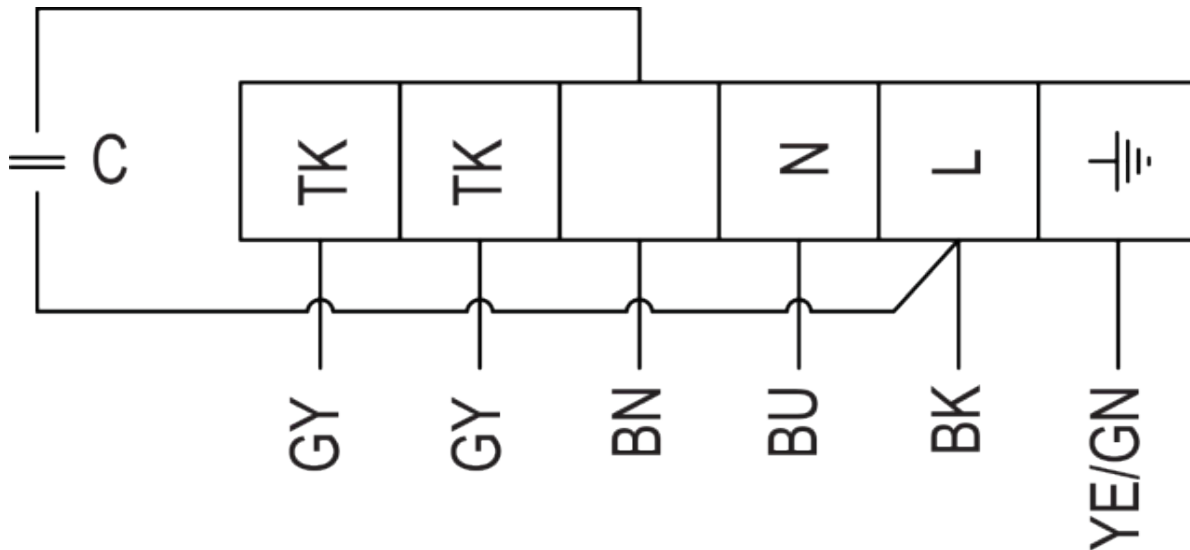

Wiring

YE	Yellow
BU	Blue
GN	Green
BN	Brown
BK	Black
GY	Gray

Accessories

Electric accessories

- [REU 3 Speed control (5005)](#)
- [RTRE 3 Speed control (5009)](#)
- [REE 4 Speed control (5317)](#)
- [REPT 6 Digital regulator (5698)](#)
- [RT 0-30 Room Thermostat (5151)](#)
- [S-ET 10 Motor Protection (5154)](#)
- [S-ET 10E Motor Protection (5155)](#)
- [CO2RT-R-D Transmitter (6993)](#)
- [DTV200 (6261)](#)
- [DTV500A (96807)](#)

Name: **KVK SILENT 355** | Item no.: **92164** | Version: **50 Hz**

Document type: **Product card** | Document date: **2019-07-10** | Generated by: **Online catalogue**

3 / 4

Get In Touch

Call: [0845 6880112](tel:08456880112)
Email: info@adremit.co.uk

Our Address

Puravent, Adremit Limited, Unit 5a, Commercial Yard,
Settle, North Yorkshire, BD24 9RH