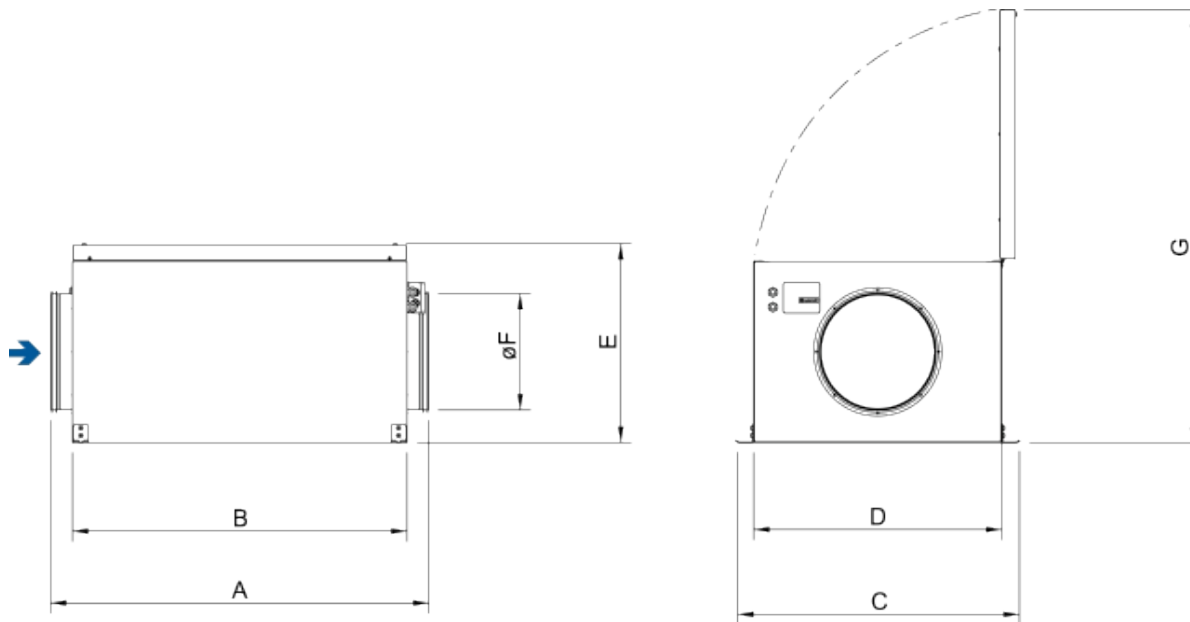

Dimensions

KVK SILENT	A	B	C	D	E	øF	G
355	1041	922	952	848	578	355	1383