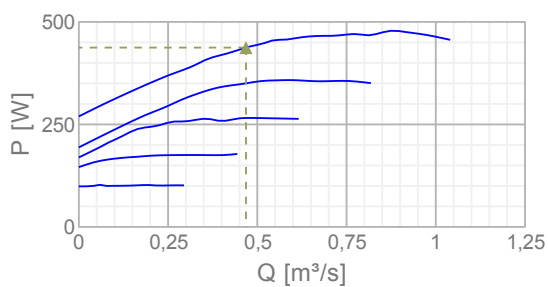

Insulation class	F
Enclosure class, motor	IP54

ErP

ErP ready	ErP 2018
-----------	----------

Diagrams

Diagrams

Max efficiency

Hydraulic data										
▲ Working air flow	0,468 m³/s									
▲ Working static pressure	344 Pa									
▲ Power	437 W									
Speed	1372 r.p.m.									
Current	2,15 A									
SFP	0,934 W/(l/s)									
Voltage	230 V									
Sound power level		63	125	250	500	1k	2k	4k	8k	Tot
Inlet	dB(A)	51	66	52	48	46	46	42	35	66
Outlet	dB(A)	50	66	58	56	57	56	51	44	68
Surrounding	dB(A)	27	48	42	38	34	33	35	30	50