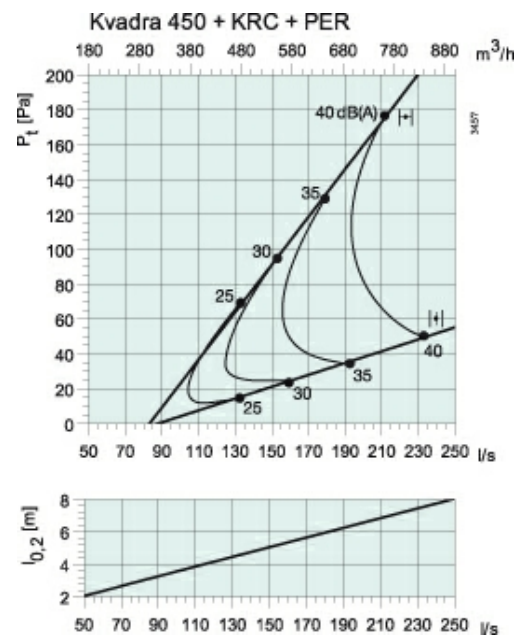

Documentation

Diagram

The diagram shows
Air volume (l/s and m³/h), total pressure (Pa), throw (l0,2)
and sound pressure level [dB(A)].

Sound attenuation, ΔL (dB)

	Mid-frequency band, Hz							
	63	125	250	500	1k	2k	4k	8k
Kvadra-150	21	17	12	6	-1	2	2	2
Kvadra-225	19	14	10	4	-1	2	2	2
Kvadra-300	21	11	7	2	0	1	2	2
Kvadra-375	16	10	6	1	0	1	2	2
Kvadra-450	14	8	3	1	0	1	2	2
KRC + PER								
Kvadra-150	22	18	15	18	11	13	10	15
Kvadra-225	24	19	15	16	11	12	11	12
Kvadra-300	18	12	15	15	10	10	12	11
Kvadra-375	14	12	10	12	10	8	10	11
Kvadra-450	15	12	13	12	7	7	8	10

Sound power level, Lw

Lw(dB) = LpA + Kok (LpA = diagram Kok = table)
correction factor Kok

	correction factor Kok							
	63	125	250	500	1k	2k	4k	8k
Kvadra-150	16	6	5	2	-2	-9	-20	-26
Kvadra-225	15	9	8	2	-5	-11	-22	-26
Kvadra-300	9	3	9	1	-4	-10	-19	-23
Kvadra-375	10	9	9	1	-6	-15	-26	-27
Kvadra-450	17	8	11	-4	-10	-19	-25	-24
KRC								
Kvadra-150	11	-1	2	4	-1	-9	-19	-24
Kvadra-225	16	4	4	2	-2	-6	-12	-14
Kvadra-300	11	3	6	0	-1	-5	-19	-20
Kvadra-375	7	9	7	0	-2	-6	-22	-23
Kvadra-450	12	7	9	-1	-4	-8	-25	-25
KRC + PER								
Kvadra-150	12	5	7	1	-1	-9	-18	-22
Kvadra-225	11	6	7	1	-1	-11	-19	-17
Kvadra-300	12	8	4	0	-1	-7	-12	-12
Kvadra-375	16	9	3	0	-1	-7	-14	-18
Kvadra-450	16	8	4	0	-1	-11	-18	-25
Tolerance	±6	±3	±2	±2	±2	±2	±3	±4

Get In Touch

Call: [0845 6880112](tel:08456880112)
Email: info@adremit.co.uk

Our Address

Puravent, Adremit Limited, Unit 5a, Commercial Yard,
Settle, North Yorkshire, BD24 9RH