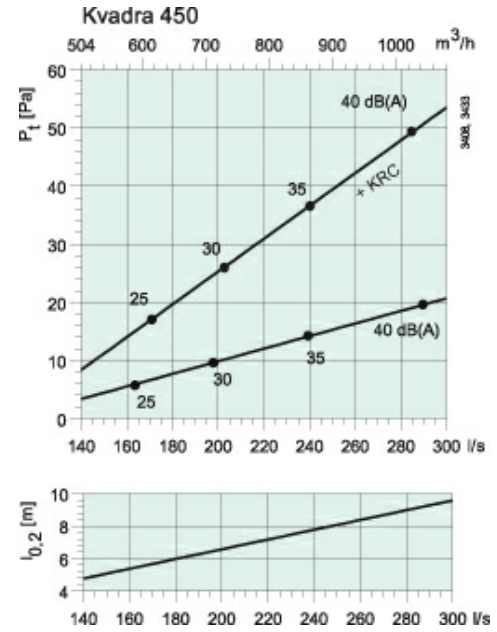

Documentation

Diagram

The diagram shows
Air volume (l/s and m³/h), total pressure (Pa), throw (l0,2)
and sound pressure level [dB(A)].

Sound attenuation, ΔL (dB)

	Mid-frequency band, Hz							
	63	125	250	500	1k	2k	4k	8k
Kvadra-150	21	17	12	6	-1	2	2	2
Kvadra-225	19	14	10	4	-1	2	2	2
Kvadra-300	21	11	7	2	0	1	2	2
Kvadra-375	16	10	6	1	0	1	2	2
Kvadra-450	14	8	3	1	0	1	2	2
KRC + PER								
Kvadra-150	22	18	15	18	11	13	10	15
Kvadra-225	24	19	15	16	11	12	11	12
Kvadra-300	18	12	15	15	10	10	12	11
Kvadra-375	14	12	10	12	10	8	10	11
Kvadra-450	15	12	13	12	7	7	8	10

Sound power level, Lw

Lw(dB) = LpA + Kok (LpA = diagram Kok = table)
correction factor Kok

	correction factor Kok							
	63	125	250	500	1k	2k	4k	8k
Kvadra-150	16	6	5	2	-2	-9	-20	-26
Kvadra-225	15	9	8	2	-5	-11	-22	-26
Kvadra-300	9	3	9	1	-4	-10	-19	-23
Kvadra-375	10	9	9	1	-6	-15	-26	-27
Kvadra-450	17	8	11	-4	-10	-19	-25	-24
KRC								
Kvadra-150	11	-1	2	4	-1	-9	-19	-24
Kvadra-225	16	4	4	2	-2	-6	-12	-14
Kvadra-300	11	3	6	0	-1	-5	-19	-20
Kvadra-375	7	9	7	0	-2	-6	-22	-23
Kvadra-450	12	7	9	-1	-4	-8	-25	-25
KRC + PER								
Kvadra-150	12	5	7	1	-1	-9	-18	-22
Kvadra-225	11	6	7	1	-1	-11	-19	-17
Kvadra-300	12	8	4	0	-1	-7	-12	-12
Kvadra-375	16	9	3	0	-1	-7	-14	-18
Kvadra-450	16	8	4	0	-1	-11	-18	-25
Tolerance	±6	±3	±2	±2	±2	±2	±3	±4

Get In Touch

Call: [0845 6880112](tel:08456880112)
Email: info@adremit.co.uk

Our Address

Puravent, Adremit Limited, Unit 5a, Commercial Yard,
Settle, North Yorkshire, BD24 9RH