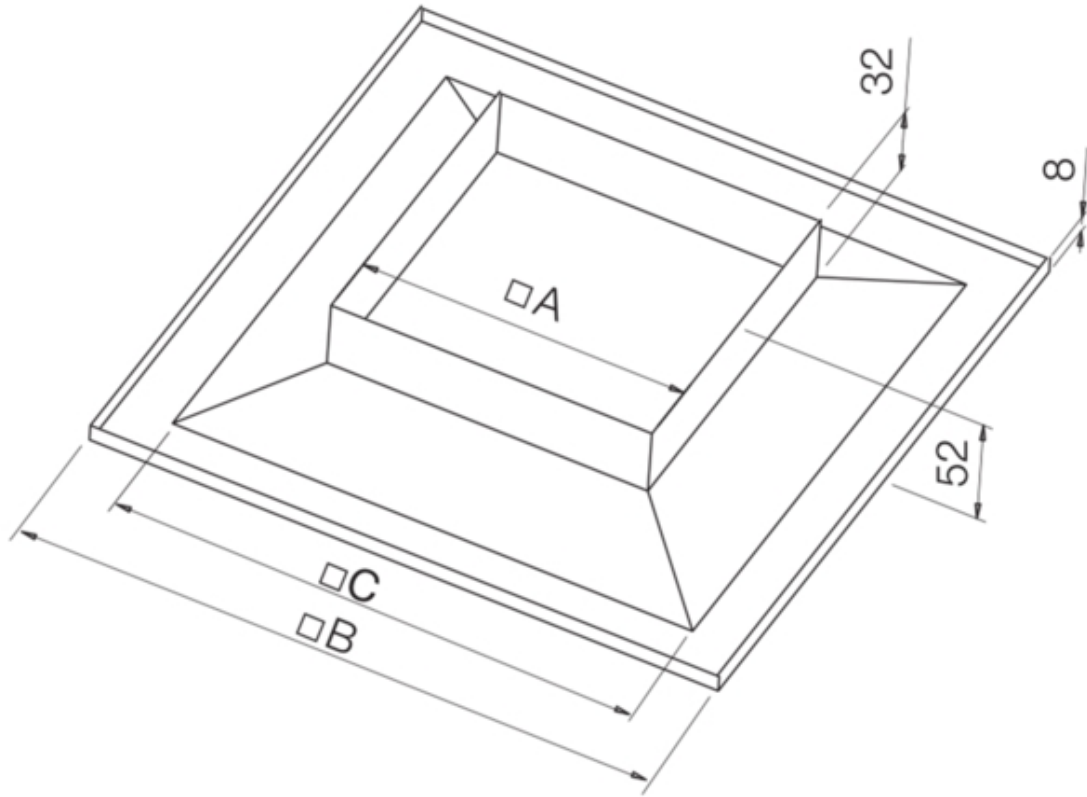

Dimensions

Kvadra	□A	□B	□C
150	150	294	210
225	225	369	285
300	300	444	360
375	375	519	435
450	450	594	510

Accessories

Accessories

[KRC-450 Transition Kvadra (6534)](#)

[Kvadra-R1 450 Damper (42305)](#)

[THOR-315-400 (66763)](#)

Get In Touch

Call: [0845 6880112](tel:08456880112)

Email: info@adremit.co.uk

Our Address

Puravent, Adremit Limited, Unit 5a, Commercial Yard,
Settle, North Yorkshire, BD24 9RH