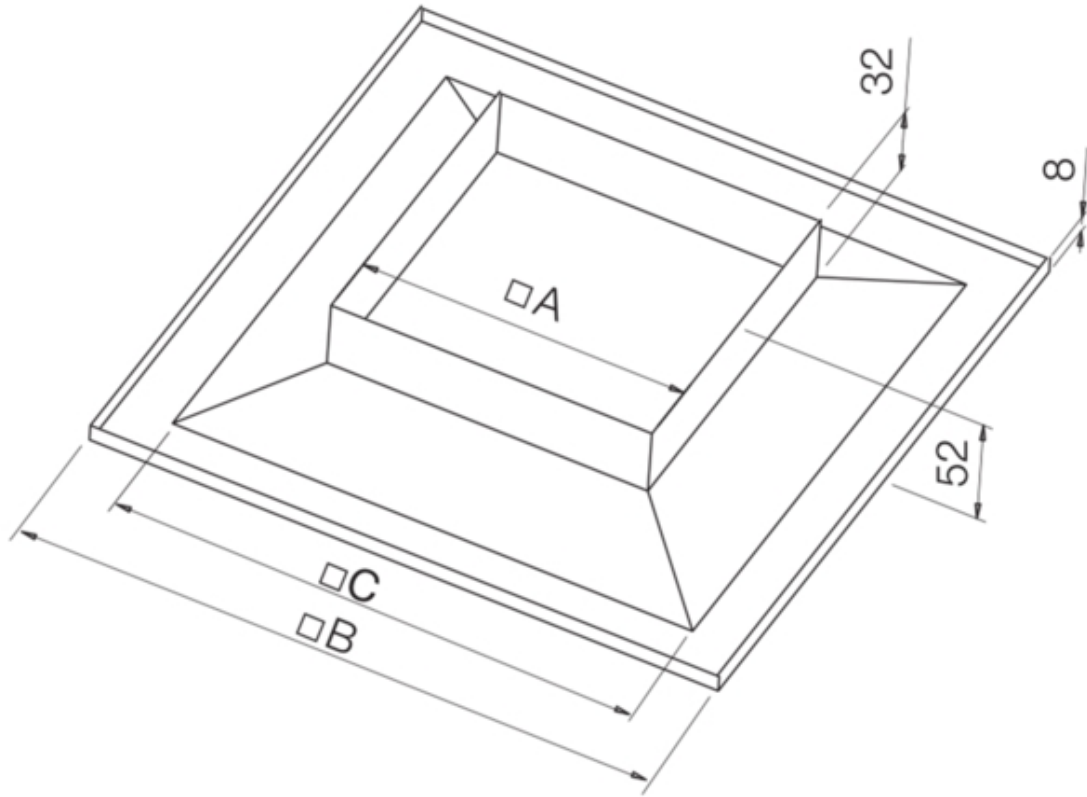

Dimensions

Kvadra	□A	□B	□C
150	150	294	210
225	225	369	285
300	300	444	360
375	375	519	435
450	450	594	510

Accessories

Accessories

[KRC-150 Transition Kvadra (6530)](#)

[Kvadra-R1 150 Damper (42301)](#)

[THOR-100-125 (66758)](#)

Get In Touch

Call: [0845 6880112](tel:08456880112)

Email: info@adremit.co.uk

Our Address

Puravent, Adremit Limited, Unit 5a, Commercial Yard,
Settle, North Yorkshire, BD24 9RH