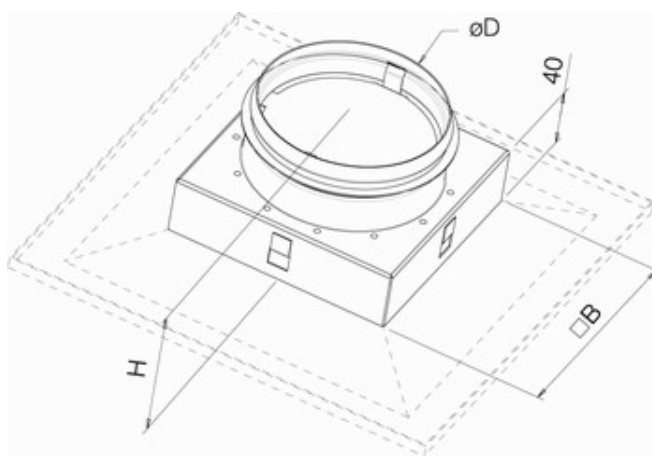

### Description

Accessorie to Kvadra for transit between rectangular to round connection.

### Dimensions

	∅D	□B	H
KRC-150	124	151	88
KRC-225	159	228	98
KRC-300	249	302	105
KRC-375	314	378	105
KRC-450	399	454	105