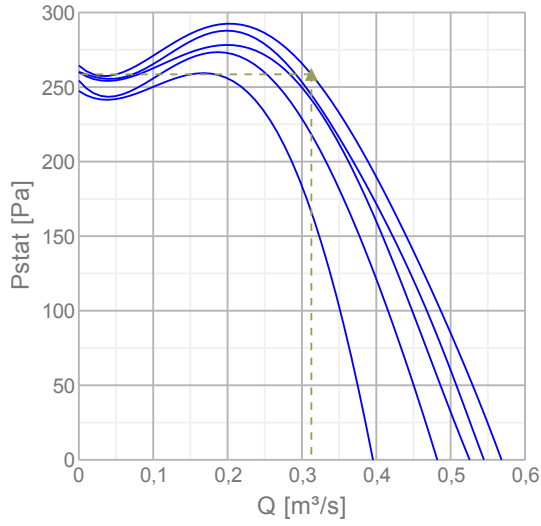

Diagrams

Diagrams

Max efficiency

Hydraulic data	
▲ Working air flow	0,313 m³/s
▲ Working static pressure	259 Pa
▲ Power	580 W
Speed	1468 r.p.m.
Current	3,33 A
SFP	1,86 W/(l/s)
Voltage	230 V

Get In Touch

Call: [0845 6880112](tel:08456880112)

Email: info@adremit.co.uk

Our Address

Puravent, Adremit Limited, Unit 5a, Commercial Yard,
Settle, North Yorkshire, BD24 9RH