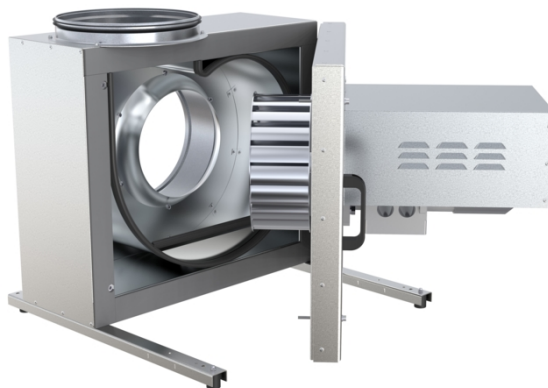

KBT 200E4 THERMO FAN

Item no. 77201

Document type: **Product card**
 Document date: **2019-07-16**
 Generated by: **Systemair Online Catalogue**

Description

- Max temperature of transported air 120°C
- Speed-controllable
- Integral thermal contacts
- Low sound level
- Weather protection for the motor is standard
- Drain plug for liquids that accumulate in the casing is standard

The KBT fans have impellers manufactured from galvanised sheet steel with forward-curved blades. The casing is manufactured from double-skinned galvanised sheet steel and is insulated with 50 mm mineral wool.

The KBT fans have a swing-out door for easy inspection and service. The fan is isolated from the casing via connectors and anti-vibration dampers are incorporated into the base frame.

To protect the motors from overheating the KBT fans have integral thermal contacts with external leads for connection to a motor protection device.