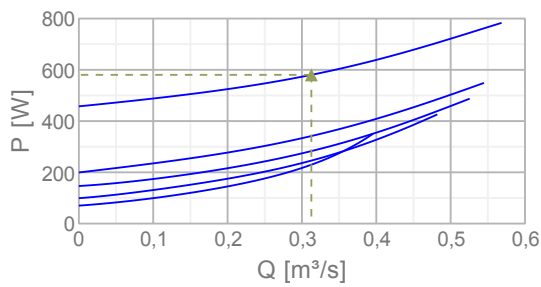

Diagrams

Diagrams

Max efficiency

Hydraulic data	
▲ Working air flow	0,313 m³/s
▲ Working static pressure	259 Pa
▲ Power	580 W
Speed	1468 r.p.m.
Current	3,33 A
SFP	1,86 W/(l/s)
Voltage	230 V

Get In Touch

Call: [0845 6880112](tel:08456880112)

Email: info@adremit.co.uk

Our Address

Puravent, Adremit Limited, Unit 5a, Commercial Yard,
Settle, North Yorkshire, BD24 9RH