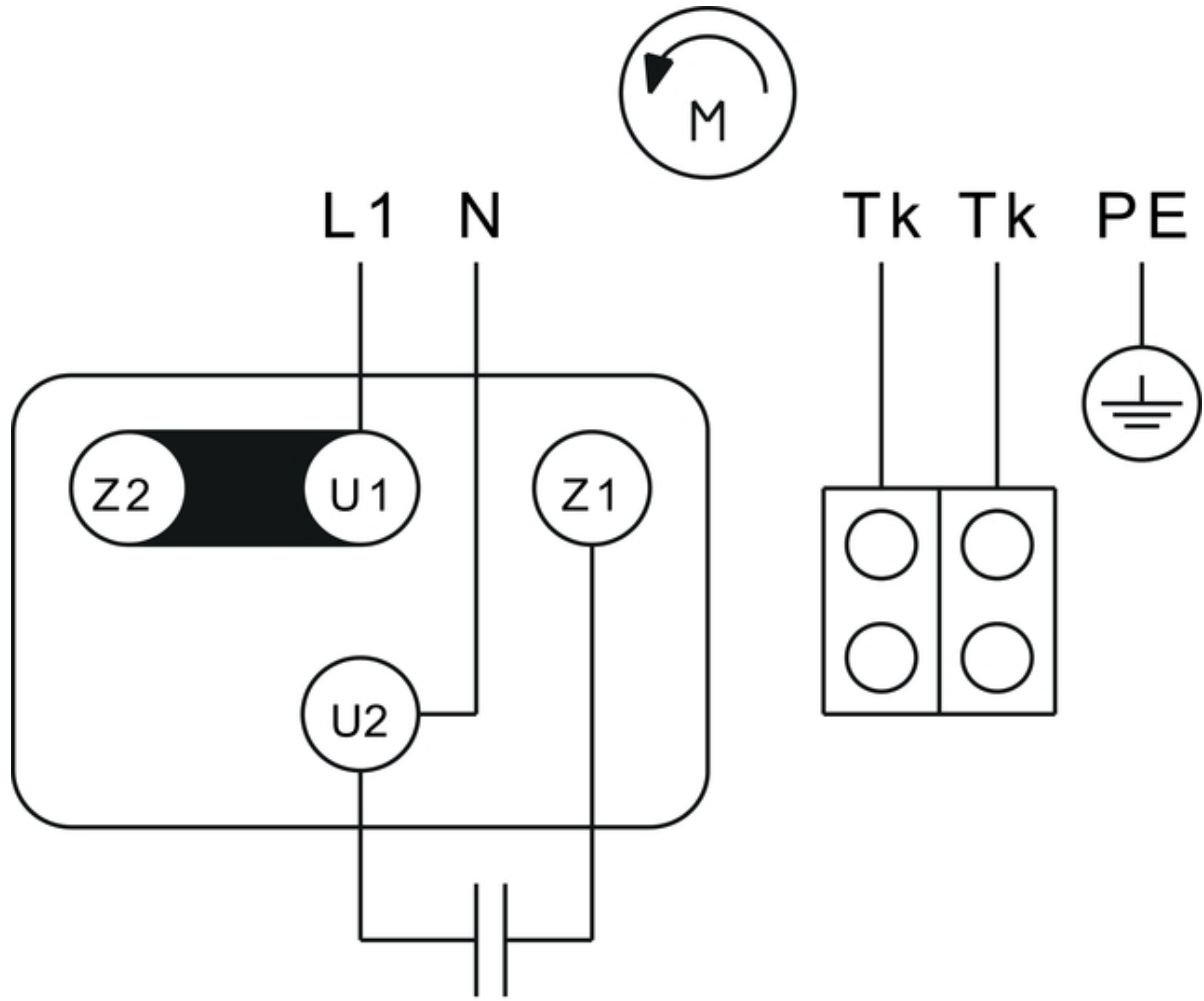

**Our Address**

Puravent, Adremit Limited, Unit 5a, Commercial Yard,  
 Settle, North Yorkshire, BD24 9RH

Wiring

Name: **KBT 180E4 THERMO FAN** | Item no.: **77180**

Document type: **Product card** | Document date: **2019-07-16** | Generated by: **Online catalogue**