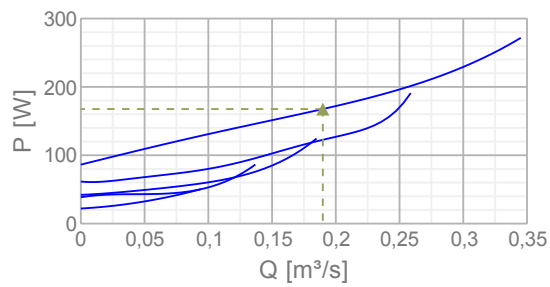

Diagrams

Diagrams

Max efficiency

Hydraulic data	
▲ Working air flow	0,19 m³/s
▲ Working static pressure	203 Pa
▲ Power	168 W
Speed	1427 r.p.m.
Current	0,738 A
SFP	0,883 W/(l/s)
Voltage	230 V

Get In Touch

Call: [0845 6880112](tel:08456880112)

Email: info@adremit.co.uk

Our Address

Puravent, Adremit Limited, Unit 5a, Commercial Yard,
Settle, North Yorkshire, BD24 9RH