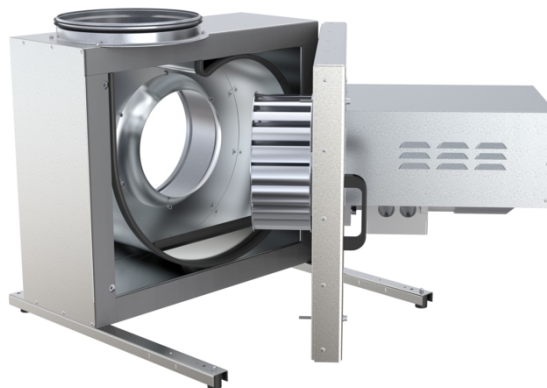

# KBT 180E4 THERMO FAN

Item no. 77180

Document type: **Product card**  
 Document date: **2019-07-16**  
 Generated by: **Systemair Online Catalogue**

## Description

- Max temperature of transported air 120°C
- Speed-controllable
- Integral thermal contacts
- Low sound level
- Weather protection for the motor is standard
- Drain plug for liquids that accumulate in the casing is standard

The KBT fans have impellers manufactured from galvanised sheet steel with forward-curved blades. The casing is manufactured from double-skinned galvanised sheet steel and is insulated with 50 mm mineral wool.

The KBT fans have a swing-out door for easy inspection and service. The fan is isolated from the casing via connectors and anti-vibration dampers are incorporated into the base frame.

To protect the motors from overheating the KBT fans have integral thermal contacts with external leads for connection to a motor protection device.