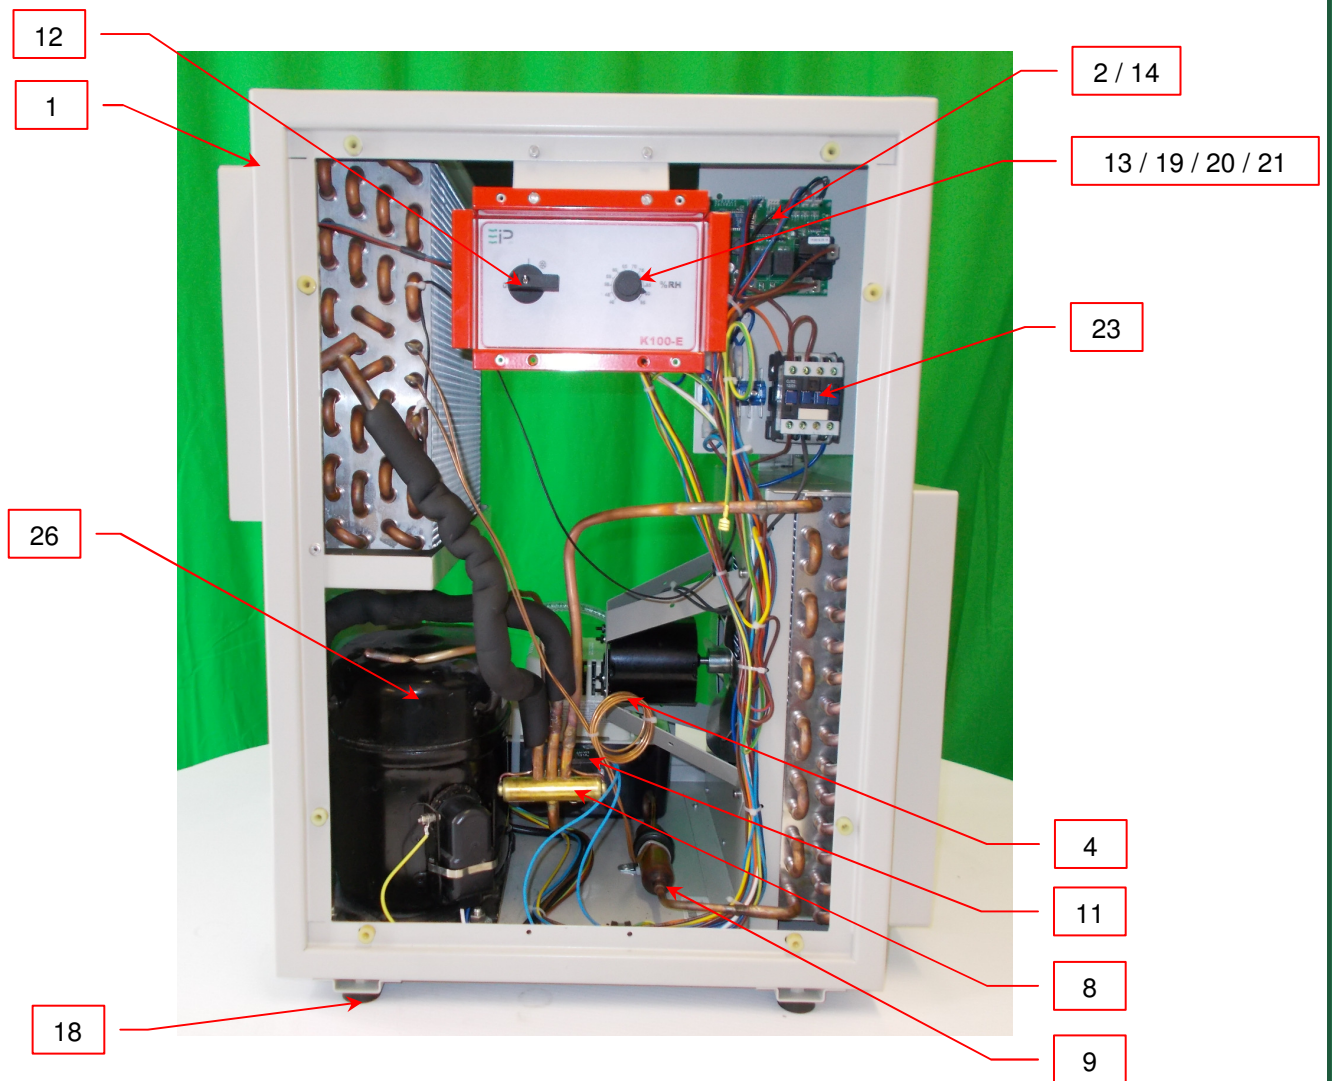

SPARE PARTS LIST

10185GE-GB K100E - 230v / 50HZ

Ref	Item	Description	UM
1	1619514	Humidity Sensor	EA
2	1619518	Multifunction Controller 110/230V - 42/4	EA
3	2029217	3 Mtr Mains Cable	EA
4	3014251	Capillary Tube 0.047" I/D	FT
5	3014368	Silicone Tubing 10mm I/D X 14mm O/D	MT
6	3020727	Condenser Coil	EA
7	3020732	Evaporator Coil	EA
8	3020833	Reversing Valve	EA
9	3020957	Filter Dryer	EA
10	3030129	Fan Motor - 230V	EA
11	3030454	Solenoid Coil - 230V	EA
12	3030512	Rotary Switch	EA
13	3034916	Potentiometer	EA
14	3035834	Jumper Socket (Req For 42min & 4min Sett	EA
15	3037505	Run Capacitor (Aluminium or White)	EA
16	3040116	Fan Blade	EA
17	3086144	Quick Disconnect Coupling (Both Parts)	EA
18	3088591	Rubber Foot	EA
19	3090611	Knob	EA
20	3090612	Knob Cap (Black)	EA
21	3090613	Knob Pointer	EA
22	3160156	Water Pump - 230V	EA
23	3930733	Contactator - 230V	EA
24	3944110	PVC Clear Tube (3/8" ID X 1/2" OD)	EA
25	3944113	PVC Reinforced Tube (10mm ID)	MT
26	3944914	Compressor - R407C - 230V - Alt to QXC	EA

Get In Touch

Call: 0845 6880112
Email: info@adremit.co.uk

Our Address

Puravent, Adremit Limited, Unit 5a, Commercial Yard,
Settle, North Yorkshire, BD24 9RH

Get In Touch

Call: 0845 6880112
Email: info@adremit.co.uk

Our Address

Puravent, Adremit Limited, Unit 5a, Commercial Yard,
Settle, North Yorkshire, BD24 9RH