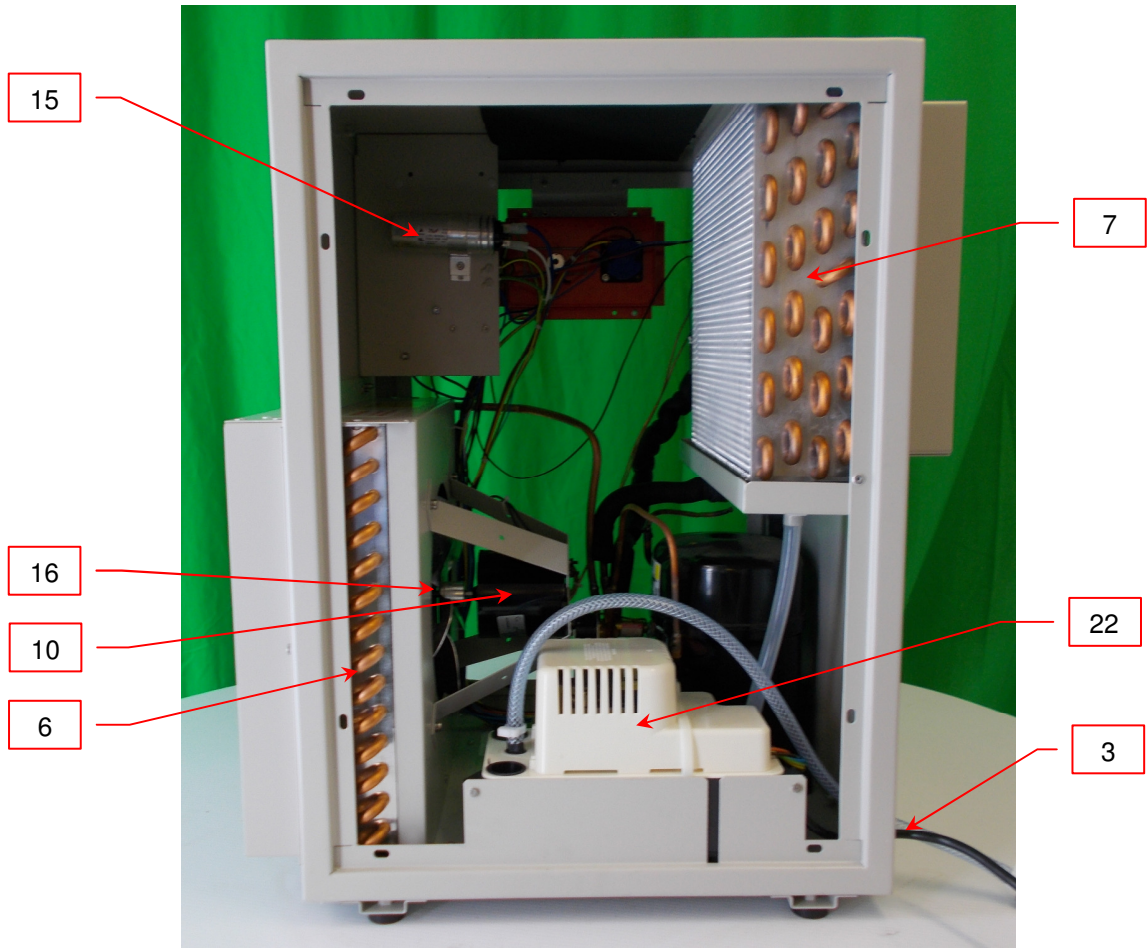

SPARE PARTS LIST

10185GE-GB K100E - 230v / 50HZ

Ref	Item	Description	UM
1	1619514	Humidity Sensor	EA
2	1619518	Multifunction Controller 110/230V - 42/4	EA
3	2029217	3 Mtr Mains Cable	EA
4	3014251	Capillary Tube 0.047" I/D	FT
5	3014368	Silicone Tubing 10mm I/D X 14mm O/D	MT
6	3020727	Condenser Coil	EA
7	3020732	Evaporator Coil	EA
8	3020833	Reversing Valve	EA
9	3020957	Filter Dryer	EA
10	3030129	Fan Motor - 230V	EA
11	3030454	Solenoid Coil - 230V	EA
12	3030512	Rotary Switch	EA
13	3034916	Potentiometer	EA
14	3035834	Jumper Socket (Req For 42min & 4min Sett	EA
15	3037505	Run Capacitor (Aluminium or White)	EA
16	3040116	Fan Blade	EA
17	3086144	Quick Disconnect Coupling (Both Parts)	EA
18	3088591	Rubber Foot	EA
19	3090611	Knob	EA
20	3090612	Knob Cap (Black)	EA
21	3090613	Knob Pointer	EA
22	3160156	Water Pump - 230V	EA
23	3930733	Contactator - 230V	EA
24	3944110	PVC Clear Tube (3/8" ID X 1/2" OD)	EA
25	3944113	PVC Reinforced Tube (10mm ID)	MT
26	3944914	Compressor - R407C - 230V - Alt to QXC	EA

Get In Touch

Call: 0845 6880112
Email: info@adremit.co.uk

Our Address

Puravent, Adremit Limited, Unit 5a, Commercial Yard,
Settle, North Yorkshire, BD24 9RH

Get In Touch

Call: 0845 6880112
Email: info@adremit.co.uk

Our Address

Puravent, Adremit Limited, Unit 5a, Commercial Yard,
Settle, North Yorkshire, BD24 9RH