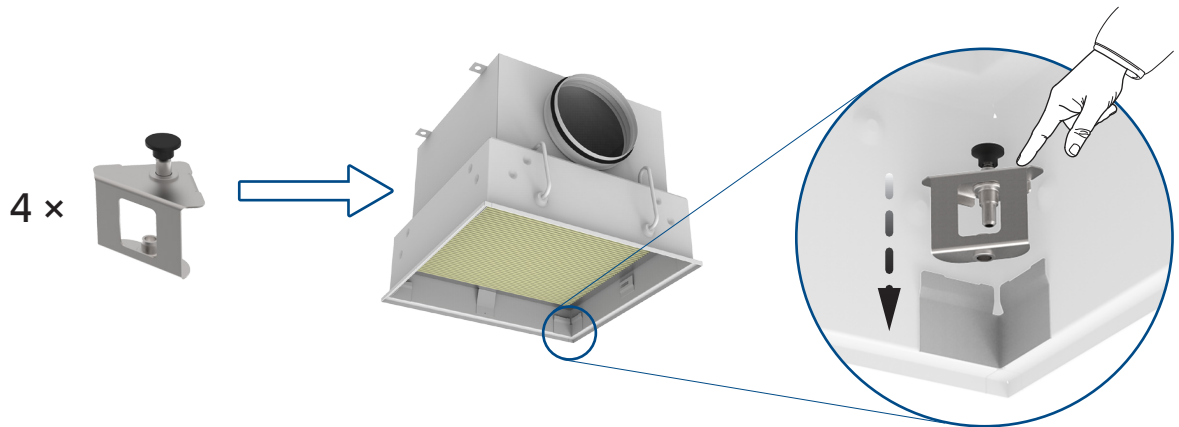

Our Address

Puravent, Adremit Limited, Unit 5a, Commercial Yard,
Settle, North Yorkshire, BD24 9RH

CFC-C, -B, -R

1.

2.

3.

Get In Touch

Call: 0845 6880112
Email: info@adremit.co.uk