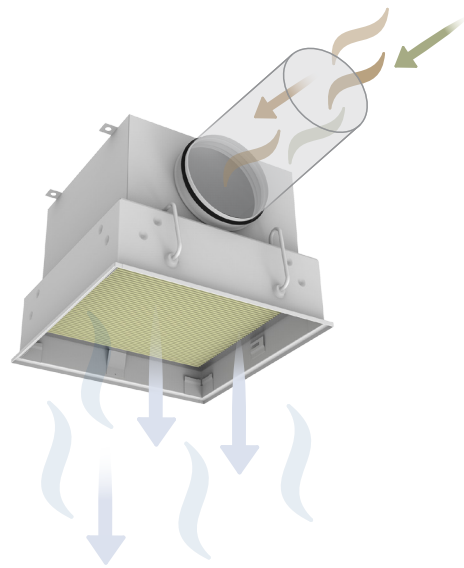

&

°C -20°C ... +50°C

% ≤ 95 %

°C 0°C ... +50°C

% ≤ 95 %

Get In Touch

Call: [0845 6880112](tel:08456880112)
 Email: info@adremit.co.uk

Our Address

Puravent, Adremit Limited, Unit 5a, Commercial Yard,
Settle, North Yorkshire, BD24 9RH