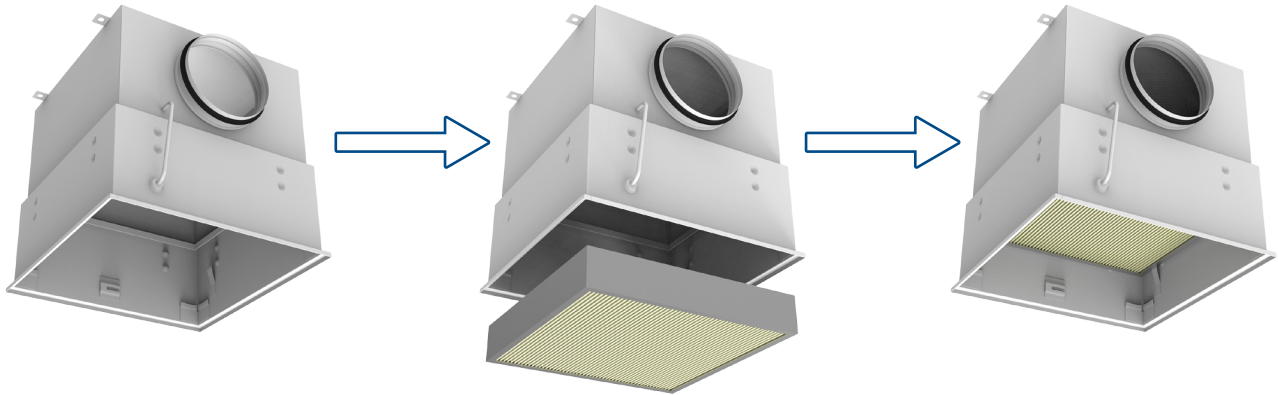

Our Address

Puravent, Adremit Limited, Unit 5a, Commercial Yard,
Settle, North Yorkshire, BD24 9RH

CFC-G

1.

2.

Get In Touch

Call: 0845 6880112
Email: info@adremit.co.uk

Our Address