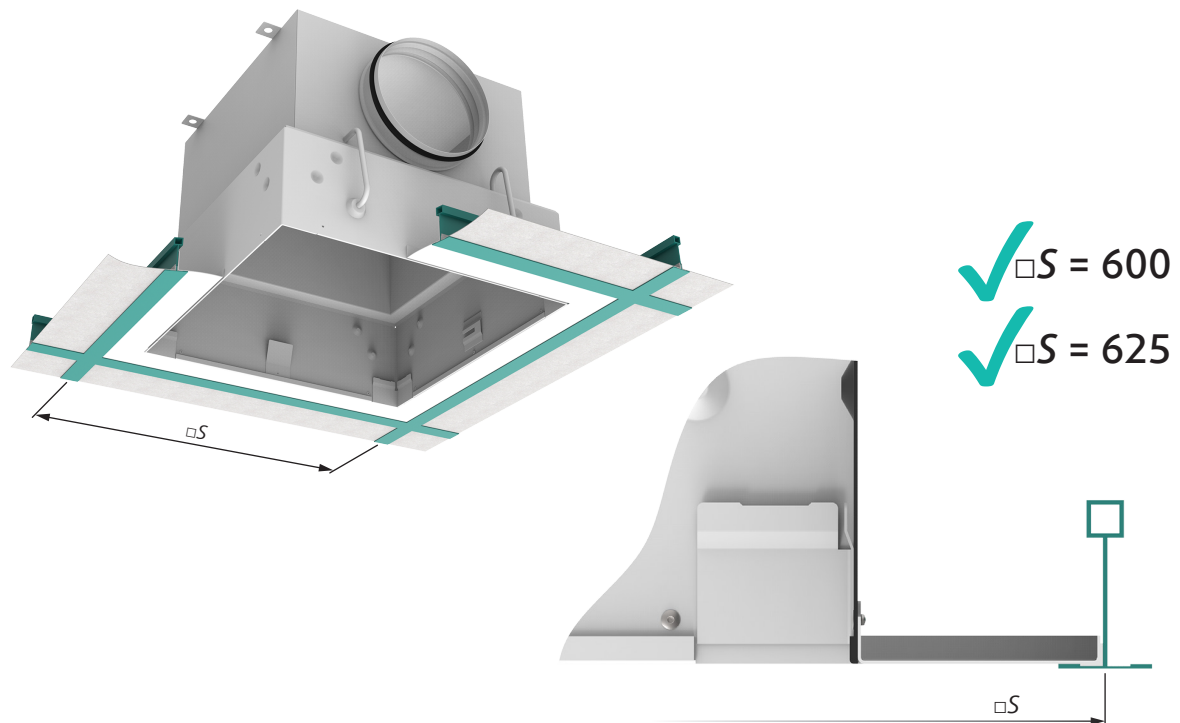

c) CFC-C, -B, -R

Get In Touch

Call: 0845 6880112
Email: info@adremit.co.uk

Our Address

Puravent, Adremit Limited, Unit 5a, Commercial Yard,
Settle, North Yorkshire, BD24 9RH