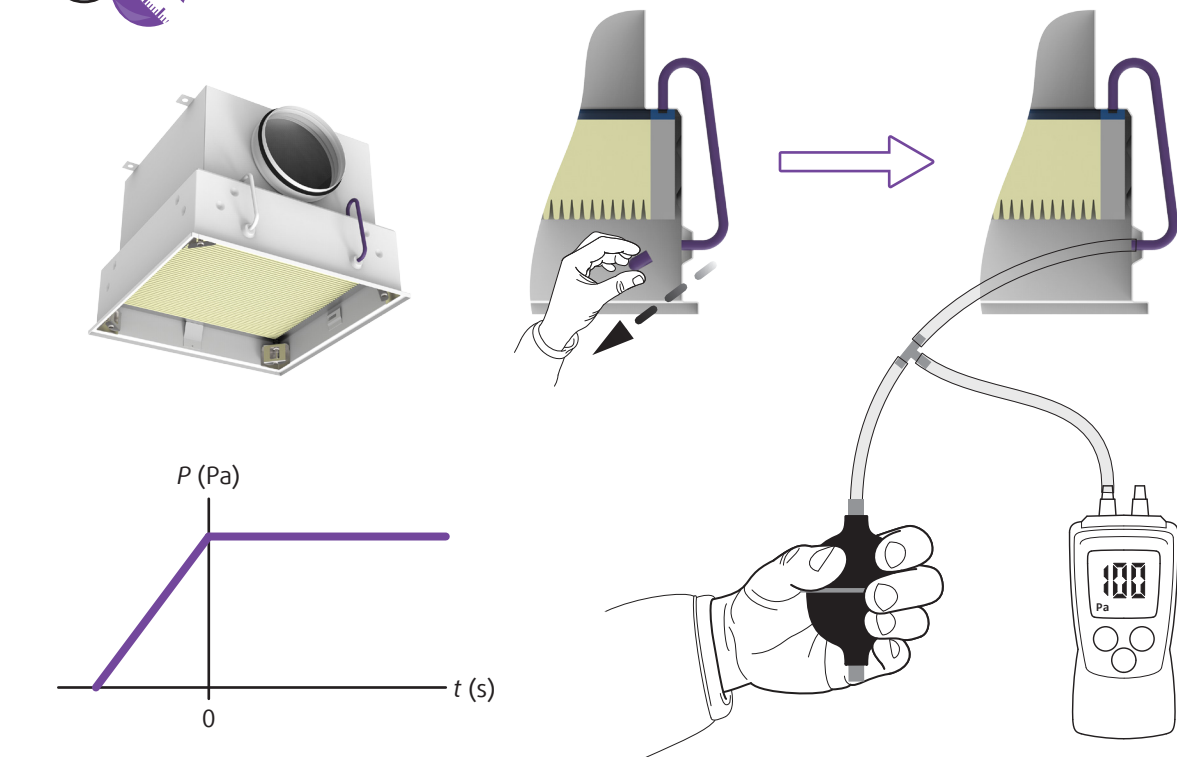

CFC-C, -B, -G, -R, -W

CFC-C, -B, -R, -W

Get In Touch

Call: 0845 6880112
 Email: info@adremit.co.uk

Our Address

Puravent, Adremit Limited, Unit 5a, Commercial Yard,
 Settle, North Yorkshire, BD24 9RH

&

°C -20°C ... +50°C