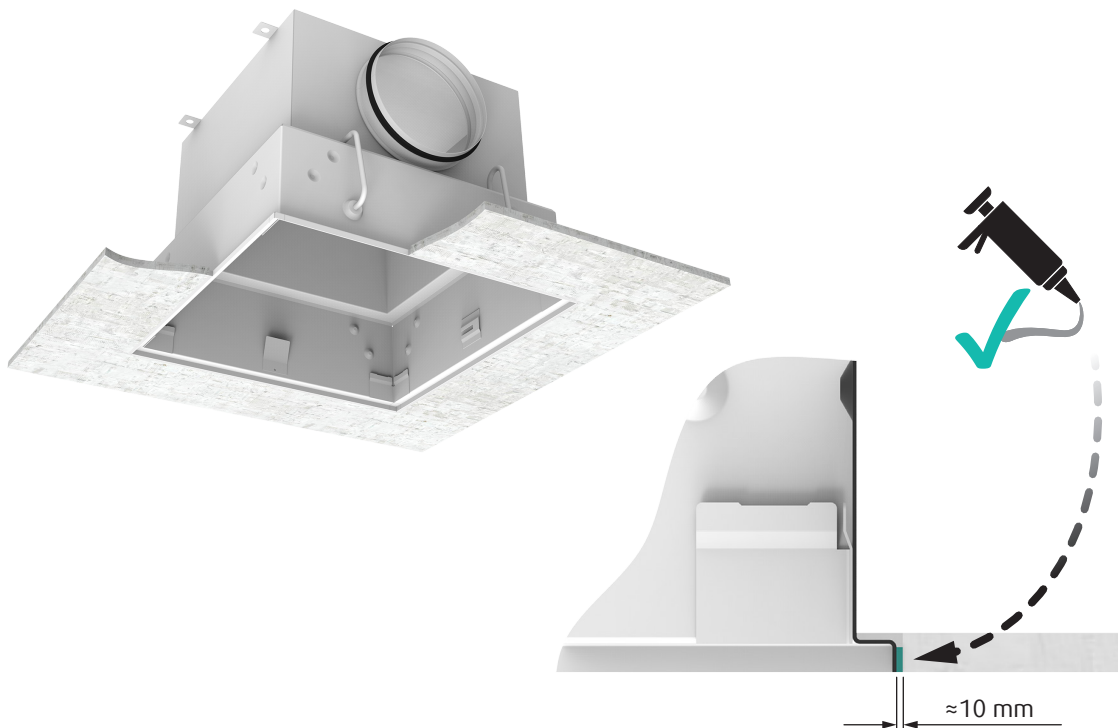

a) CFC-C, -B, -G, -R