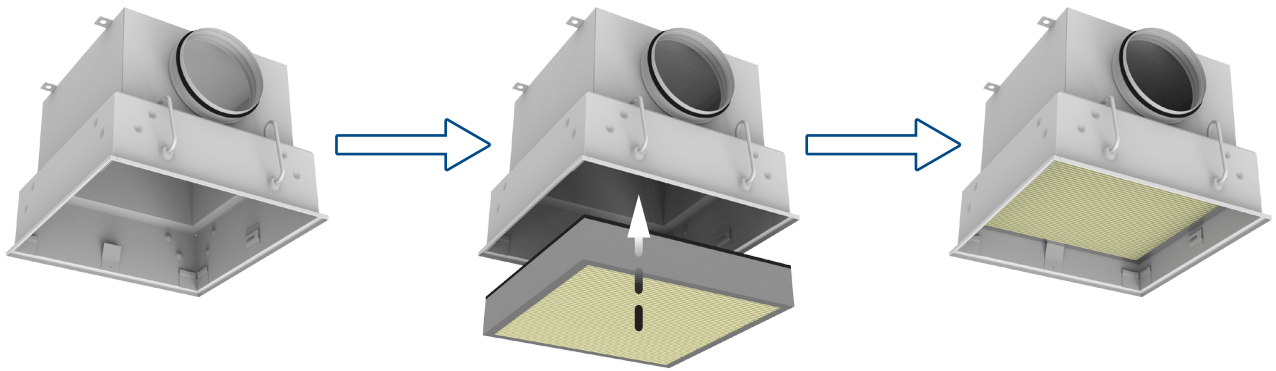

CFC-C, -B, -R

1.