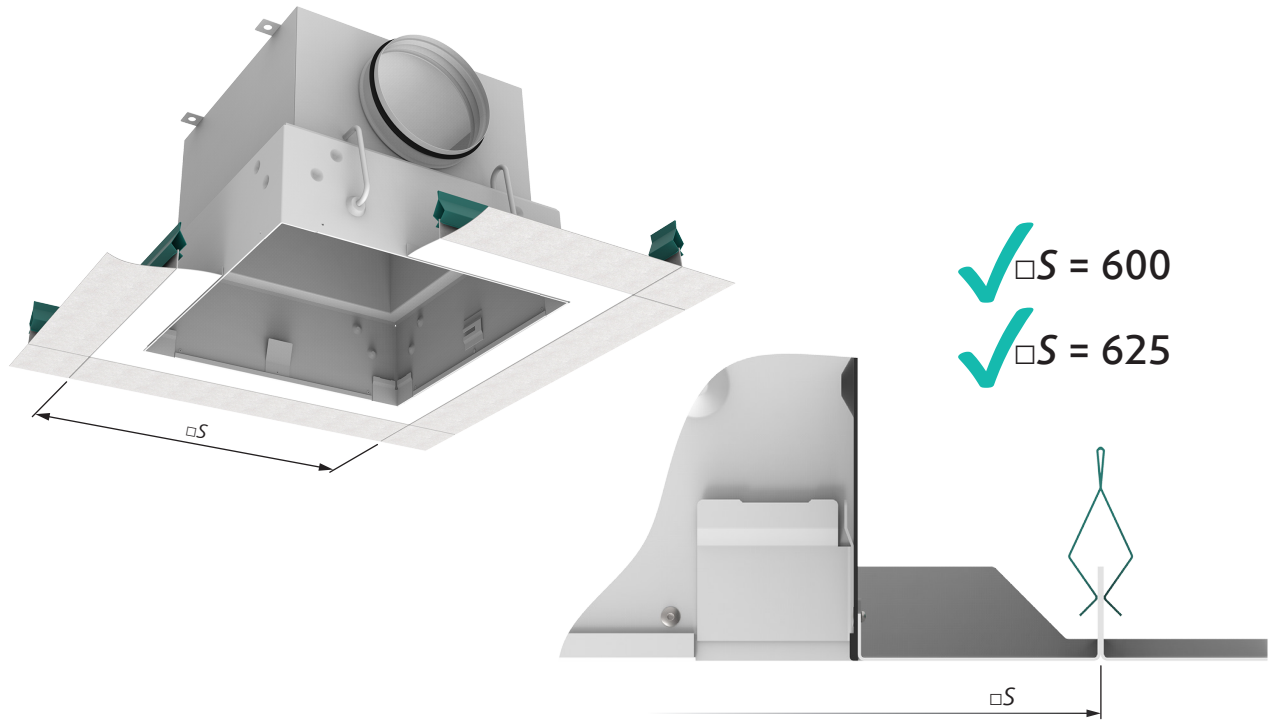

b) CFC-C, -B, -R