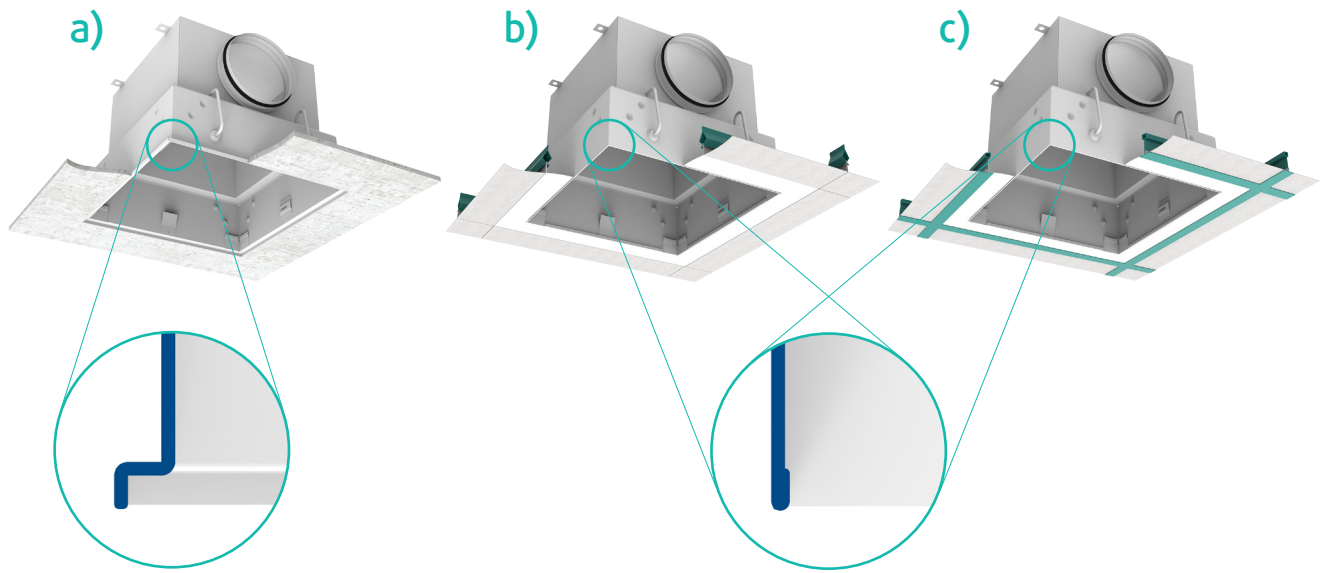

CFC-C, -B, -G, -R

CFC-W

Get In Touch

Call: [0845 6880112](tel:08456880112)
Email: info@adremit.co.uk

Our Address

Puravent, Adremit Limited, Unit 5a, Commercial Yard,
Settle, North Yorkshire, BD24 9RH

i**a)** CFC-C, -B, -G, -R**Get In Touch**