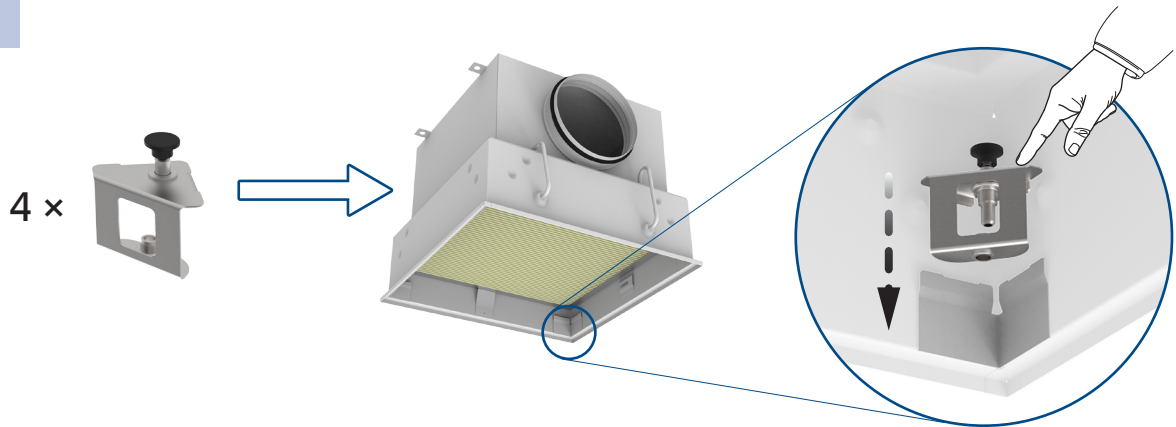

CFC-C, -B, -G, -R

+

CFC-PP, -SF

1.