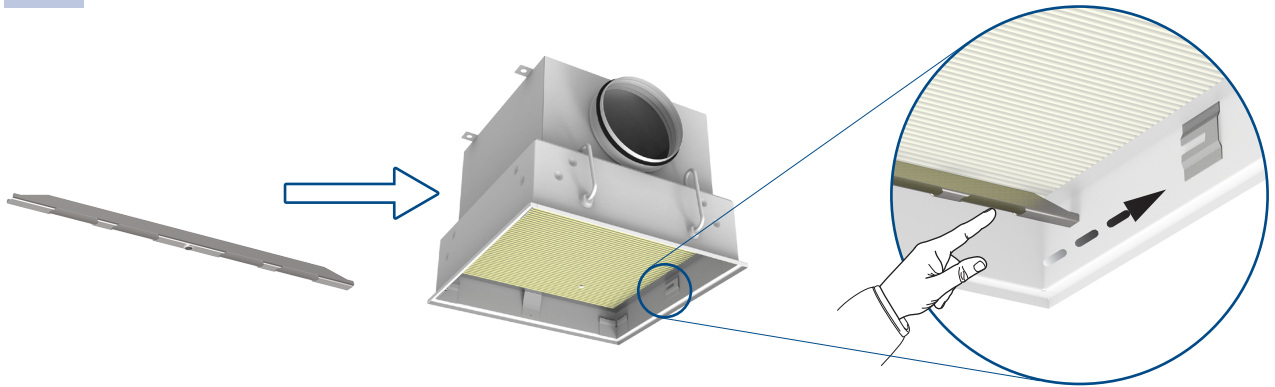

CFC-C, -B, -G, -R
+
CFC-AQ, -VR, -VN

1.