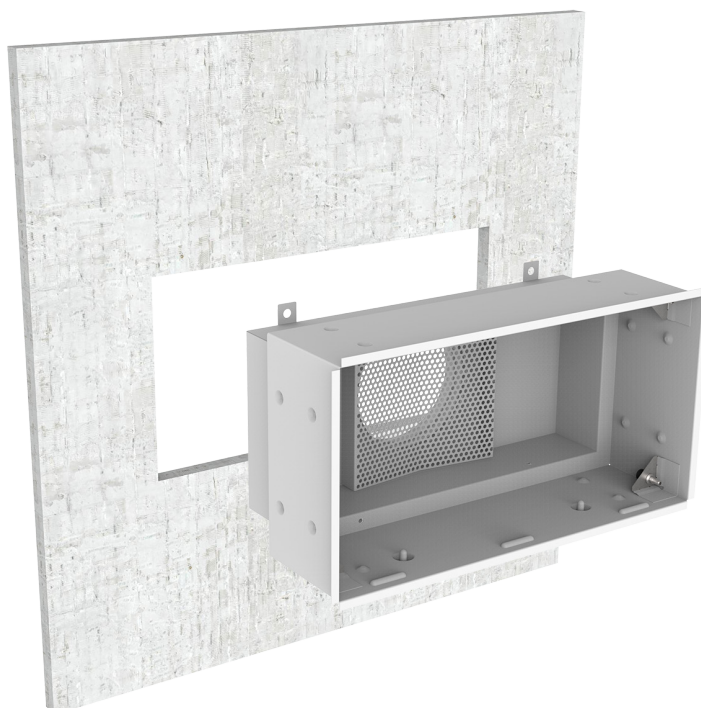

CFC-W

Get In Touch

Call: [0845 6880112](tel:08456880112)
Email: info@adremit.co.uk

Our Address

Puravent, Adremit Limited, Unit 5a, Commercial Yard,
Settle, North Yorkshire, BD24 9RH