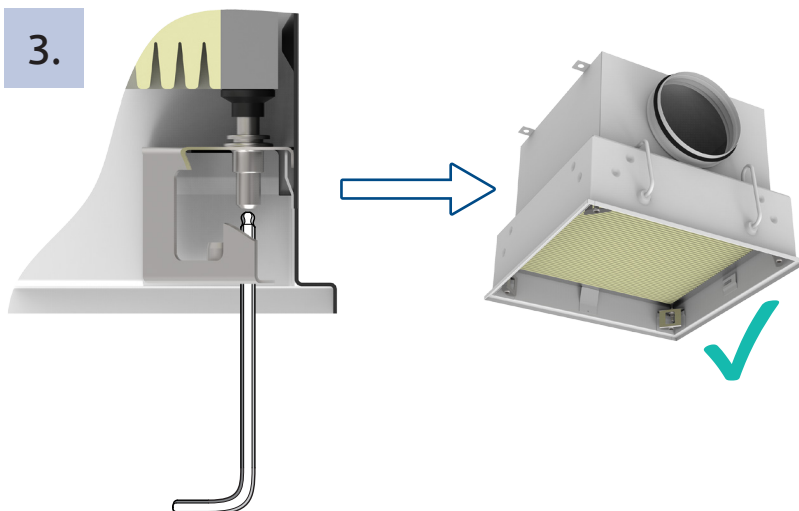

Our Address

Puravent, Adremit Limited, Unit 5a, Commercial Yard,
Settle, North Yorkshire, BD24 9RH

CFC-C, -B, -R

1.

2.

3.

Get In Touch

Call: 0845 6880112
Email: info@adremit.co.uk