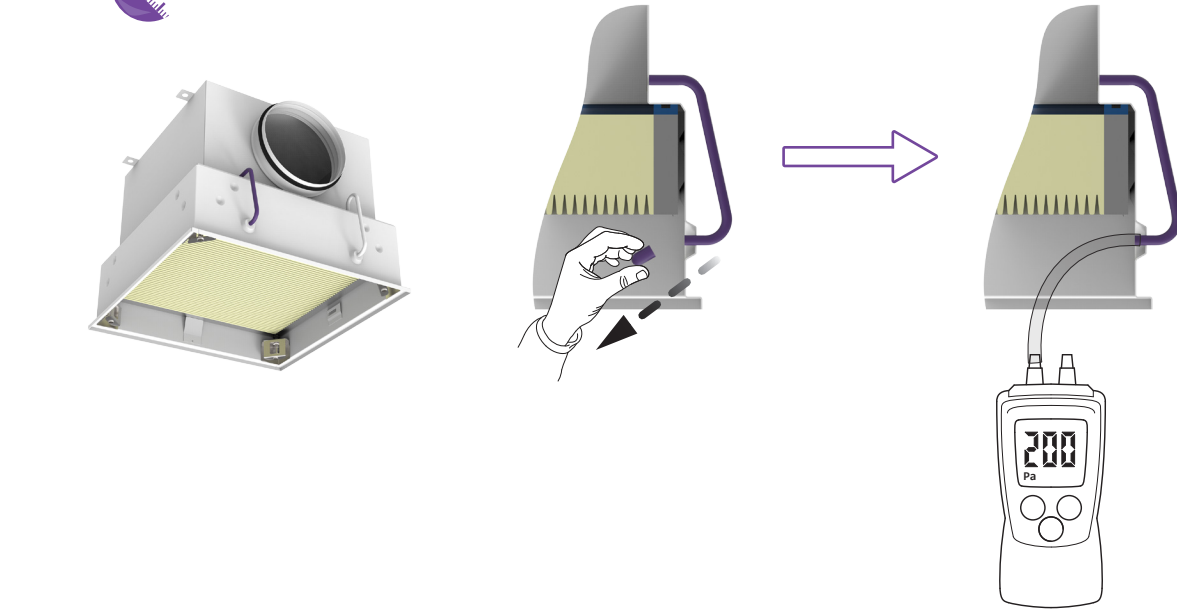

CFC-C, -B, -G, -R, -W

CFC-C, -B, -R, -W

Get In Touch

Call: 0845 6880112
 Email: info@adremit.co.uk

Our Address

Puravent, Adremit Limited, Unit 5a, Commercial Yard,
 Settle, North Yorkshire, BD24 9RH

&

°C -20°C ... +50°C